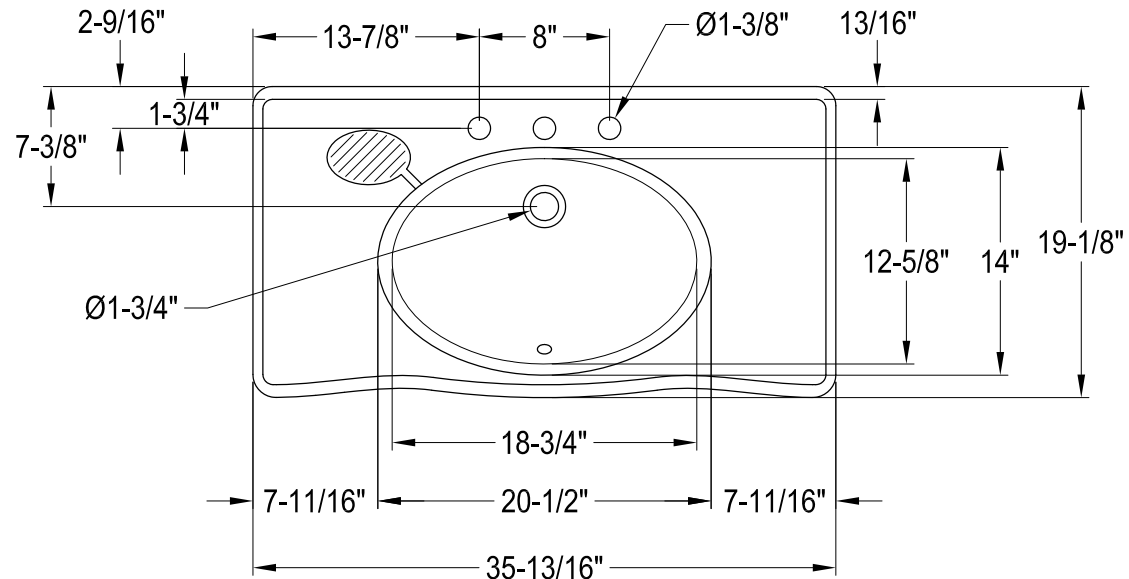

VPB1360,1,2,5,6,7,8ST

Ceramic Console Sink with Stainless Steel Legs

Sink Back View