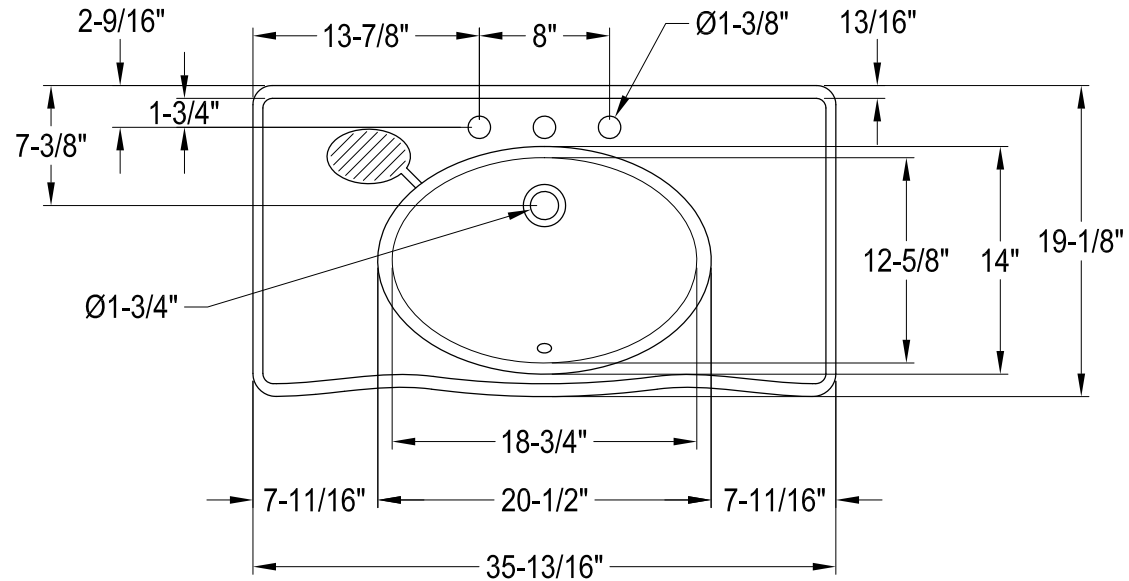

# VPB136K0,1,5,6,7,8ST

Ceramic Console Sink with Stainless Steel Legs

Sink Back View