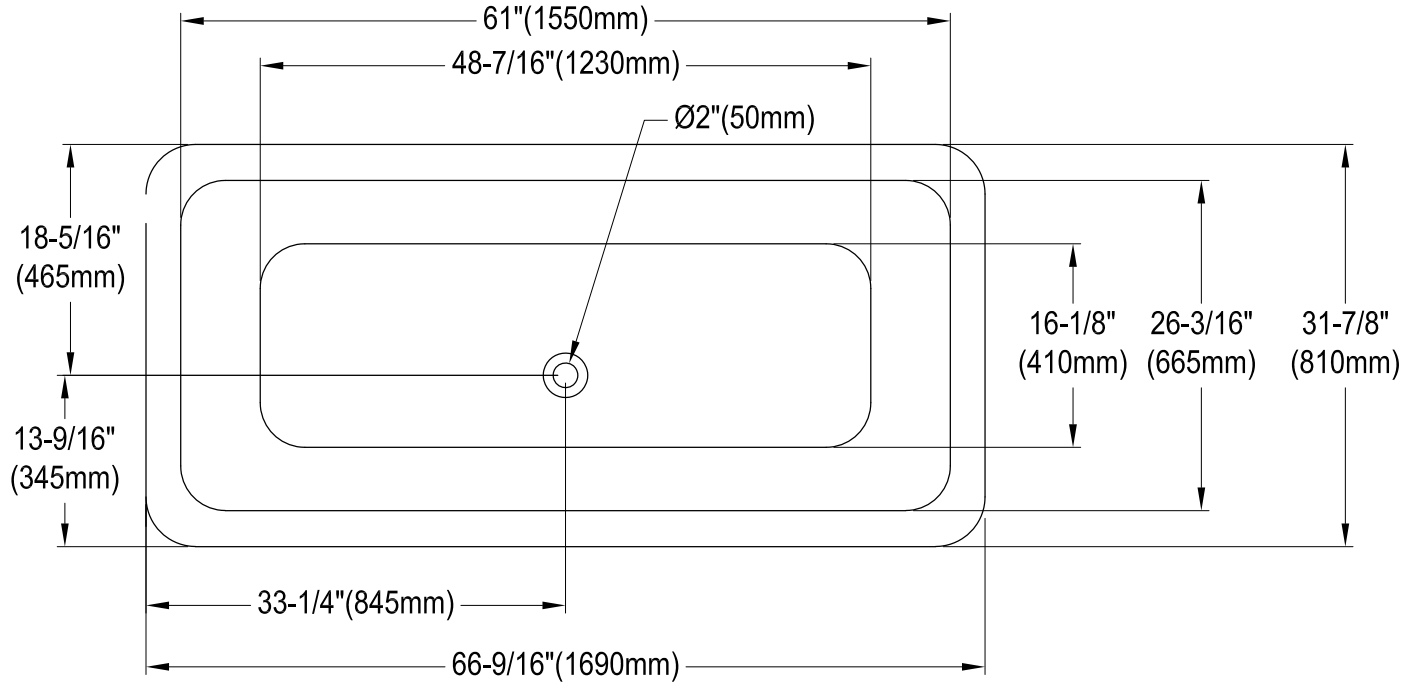

VCTQND6732NL0,1,2,5,7,8,W

67" Cast Iron Clawfoot Tub

M10 x 20 (4 pcs)

Drain Hole Size
(Scale 3:1)

Section A-A