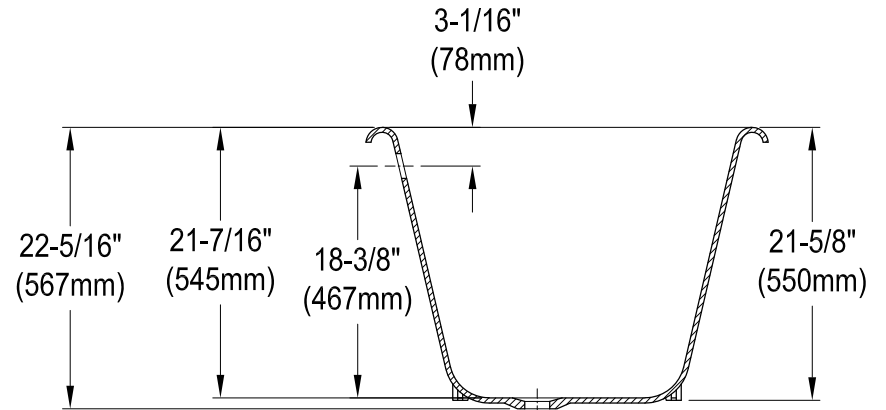

VCTQND6732NL0,1,2,5,7,8,W

67" Cast Iron Clawfoot Tub

M10 x 20 (4 pcs)

Drain Hole Size
(Scale 3:1)

Section A-A