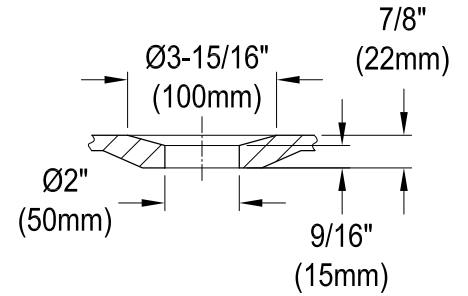

VCTQND6732NL0,1,2,5,7,8,W

67" Cast Iron Clawfoot Tub

M10 x 20 (4 pcs)

Drain Hole Size
(Scale 3:1)

Section A-A