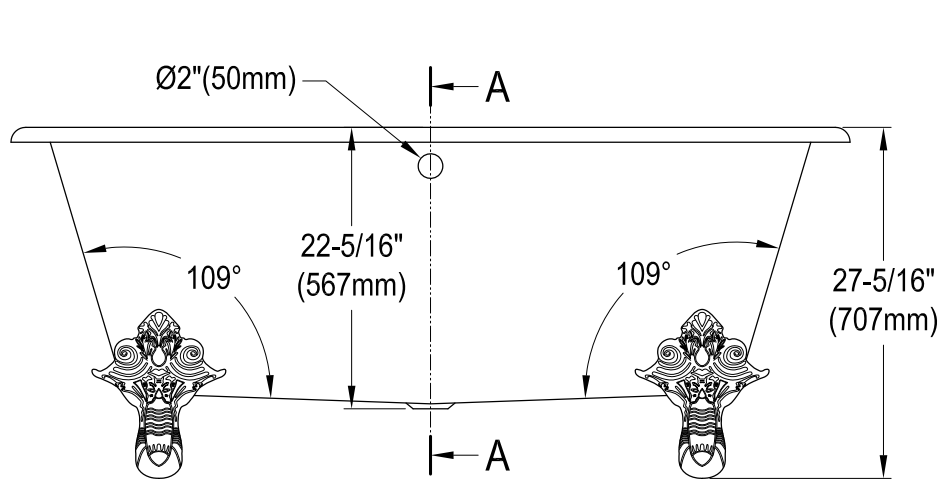

VCTQND6732NL0,1,2,5,7,8,W

67" Cast Iron Clawfoot Tub

M10 x 20 (4 pcs)

Drain Hole Size
(Scale 3:1)

Section A-A