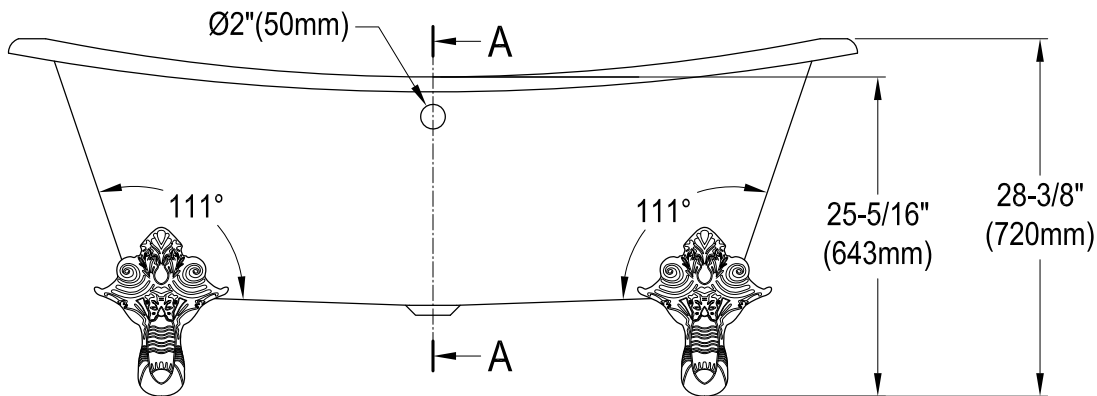

# VCTNDS6731NL0,1,2,5,7,8,W

67" Cast Iron Clawfoot Tub

M10 x 20 (4 pcs)

Drain Hole Size  
(Scale 3:1)

Section A-A