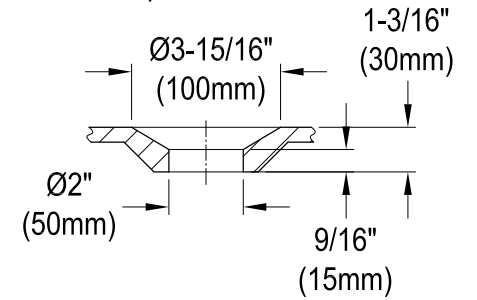

# VCTNDS6731NL0,1,2,5,7,8,W

67" Cast Iron Clawfoot Tub

M10 x 20 (4 pcs)

Drain Hole Size  
(Scale 3:1)

Section A-A