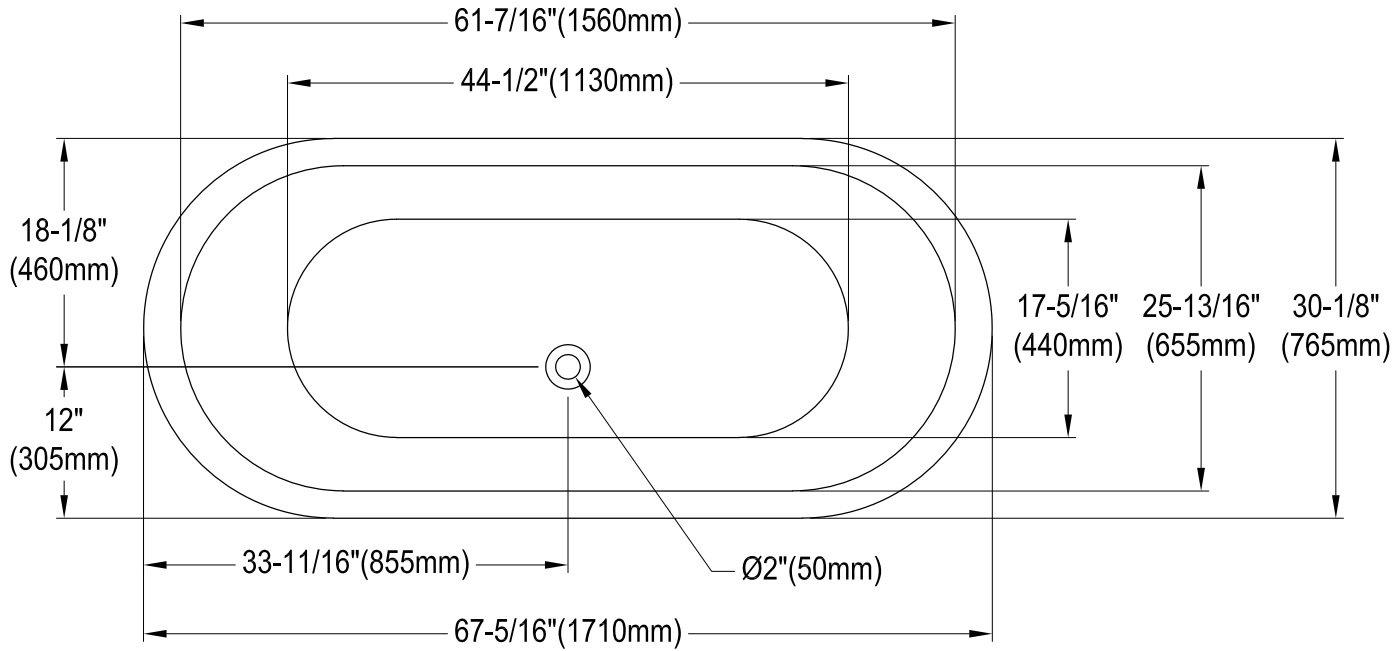

# VCTNDS6731NL0,1,2,5,7,8,W

67" Cast Iron Clawfoot Tub

M10 x 20 (4 pcs)

Drain Hole Size  
(Scale 3:1)

Section A-A