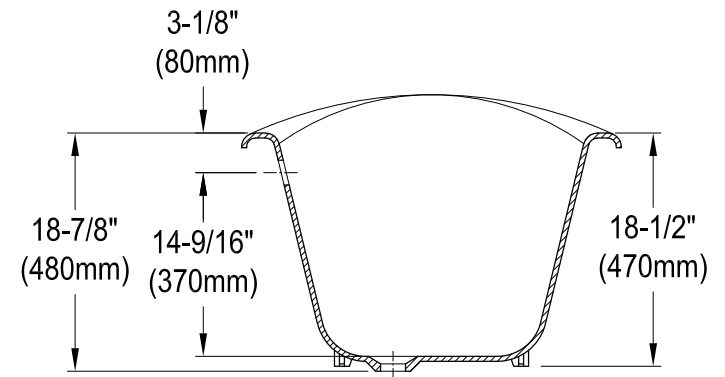

# VCTNDS6731NL0,1,2,5,7,8,W

67" Cast Iron Clawfoot Tub

M10 x 20 (4 pcs)

Drain Hole Size  
(Scale 3:1)

Section A-A