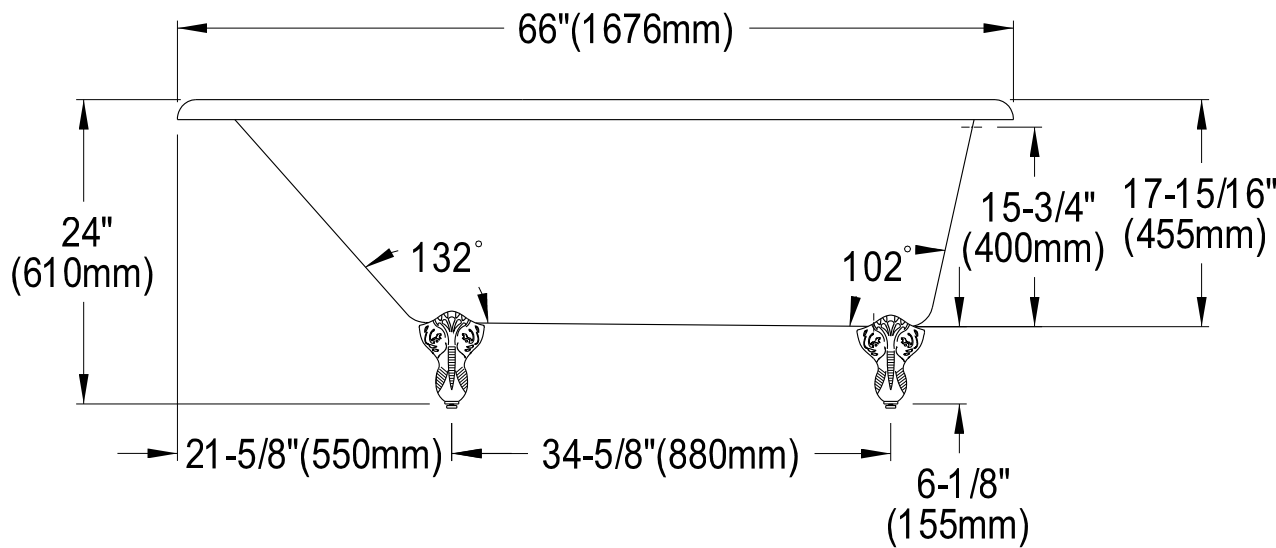

# VCTND673123T1,2,5,8

66" Cast Iron Bathtub

Section A-A