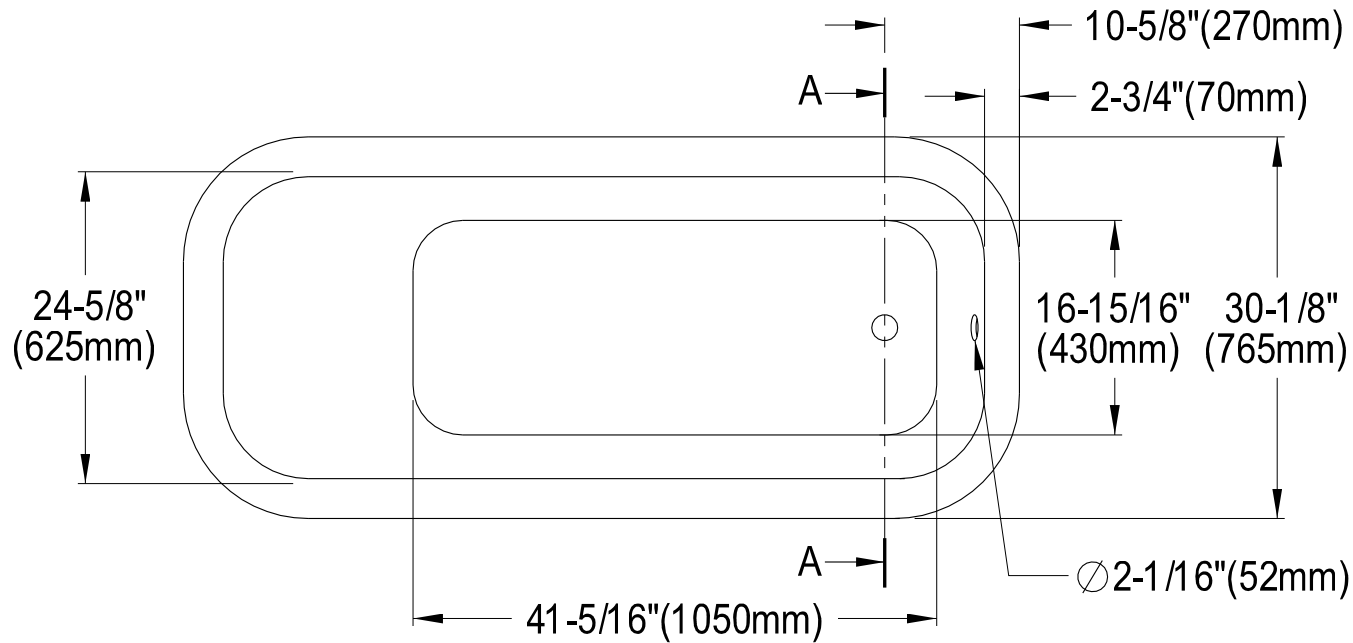

# VCTND673123T1,2,5,8

66" Cast Iron Bathtub

Section A-A