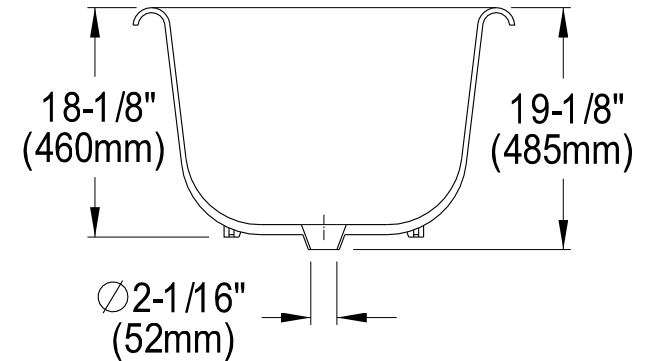

# VCTND673123T1,2,5,8

66" Cast Iron Bathtub

Section A-A