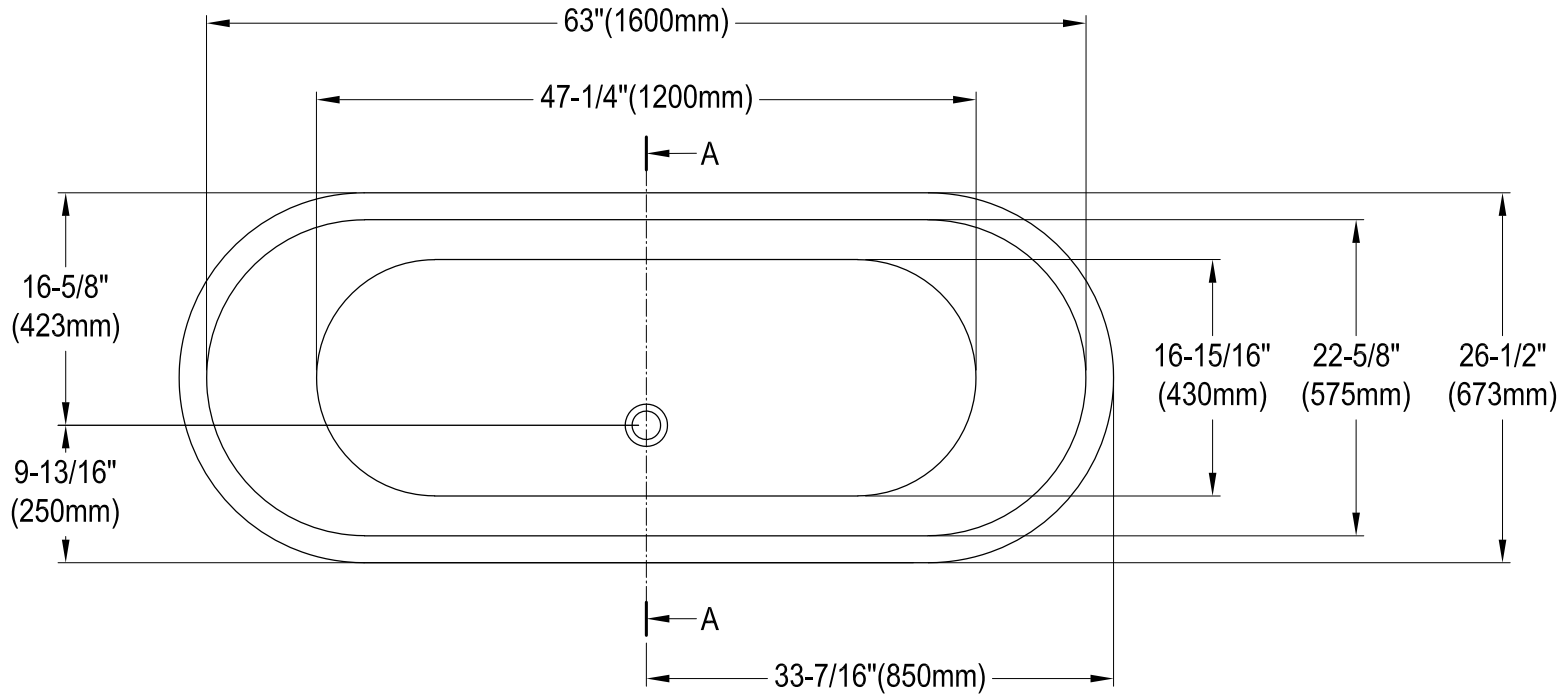

VCTND6728NH0,1,5,7,8

67" Cast Iron Clawfoot Tub

Section A-A