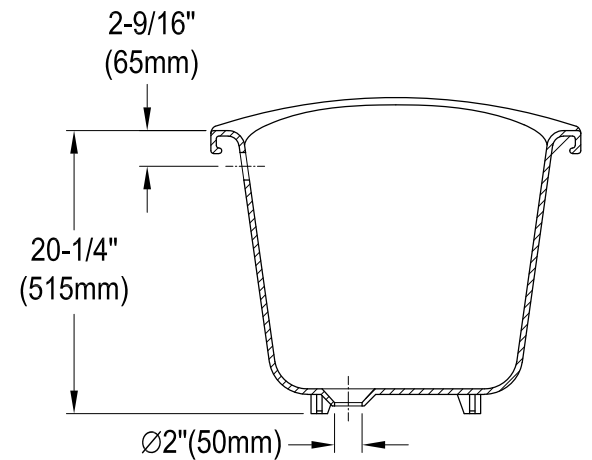

VCTND6728NH0,1,5,7,8

67" Cast Iron Clawfoot Tub

Section A-A