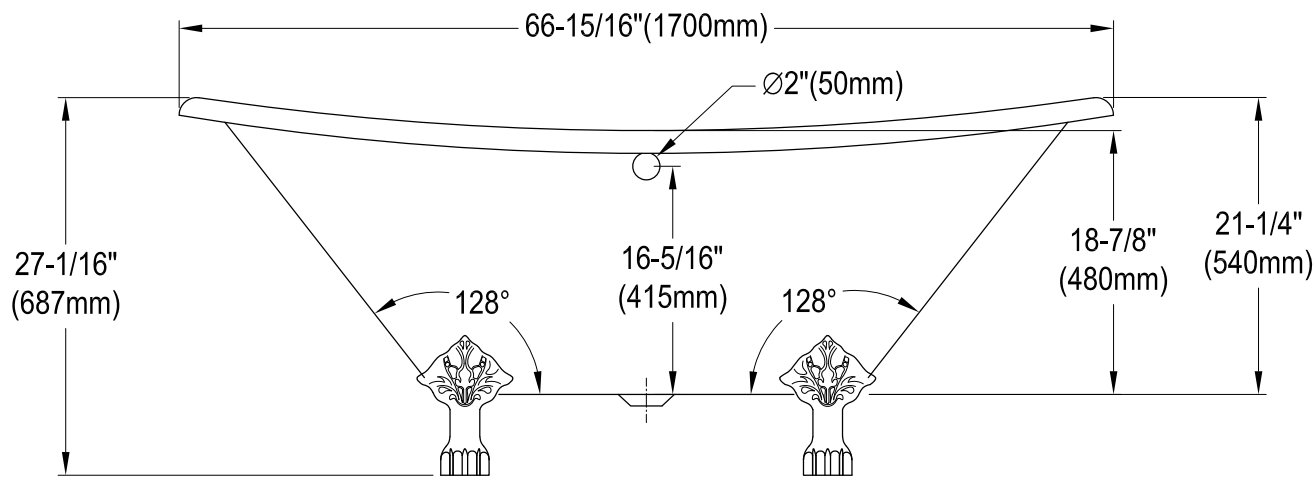

VCTND6728NH0,1,5,7,8

67" Cast Iron Clawfoot Tub

Section A-A