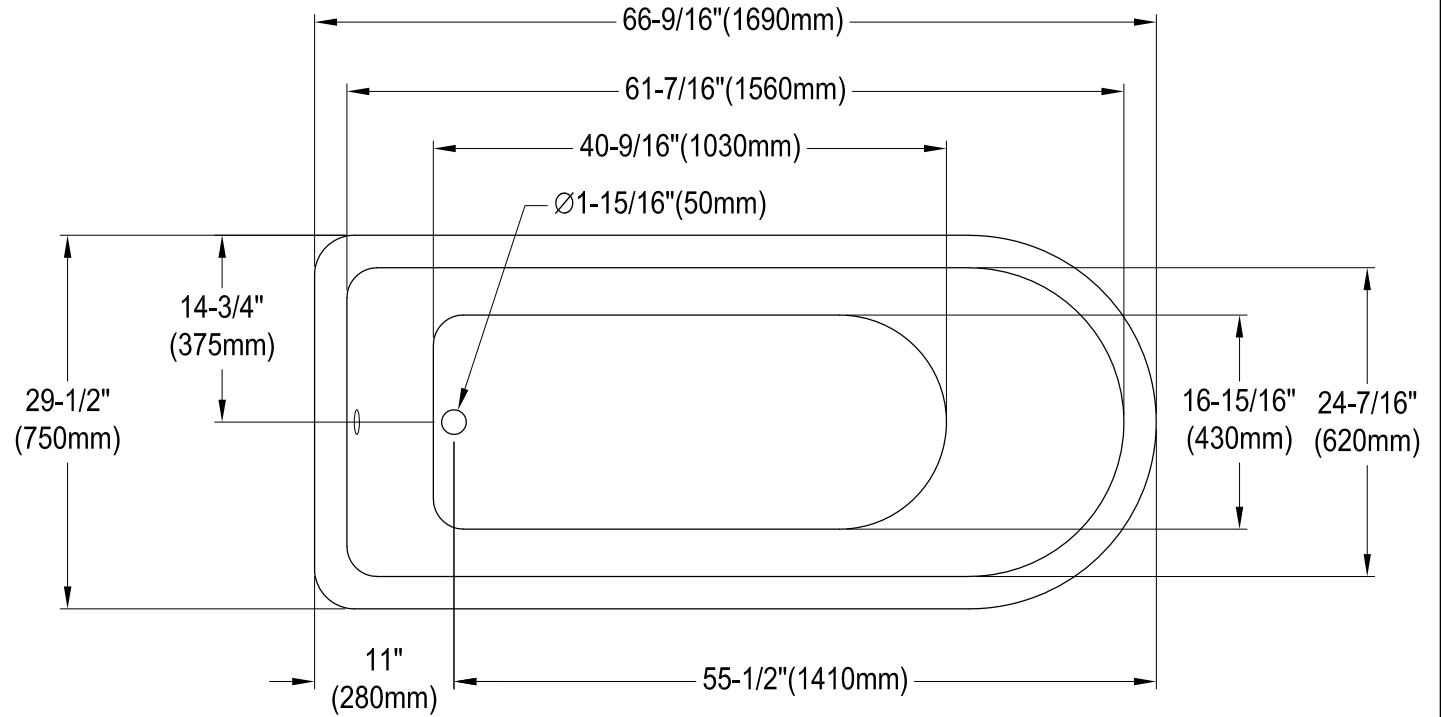

VCTND6630NF0,1,5,8

67" Cast Iron Clawfoot Tub

M10 x 20 (4 pcs)

Section A-A