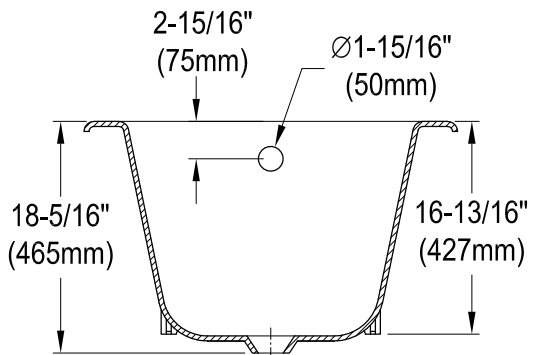

VCTND6630NF0,1,5,8

67" Cast Iron Clawfoot Tub

M10 x 20 (4 pcs)

Section A-A