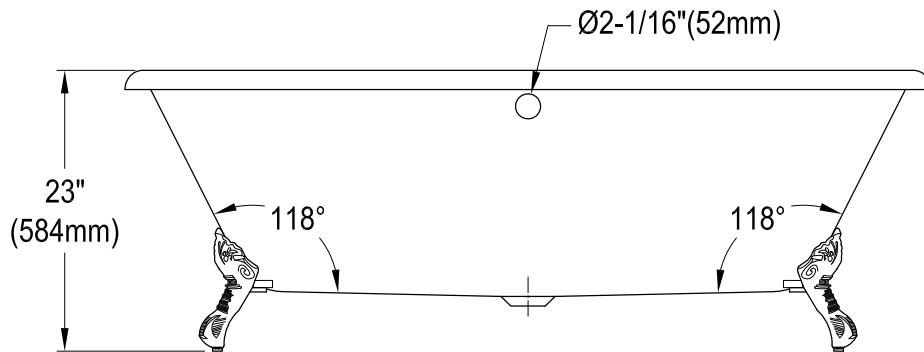

# VCTND663013NB0,1,2,5,7,8

66" Cast Iron Clawfoot Tub

M10 x 20 (4 pcs)  
■■■■■

Section A-A