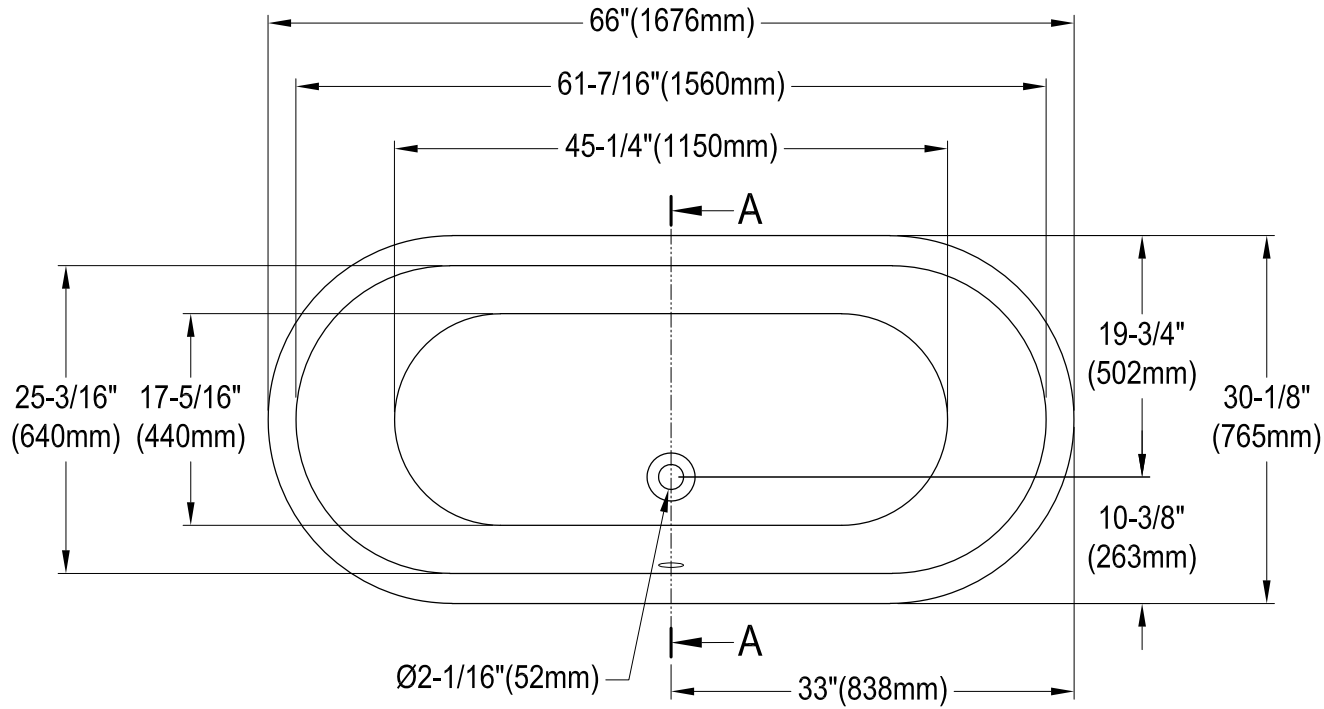

# VCTND663013NB0,1,2,5,7,8

66" Cast Iron Clawfoot Tub

M10 x 20 (4 pcs)  
■■■■■

Section A-A