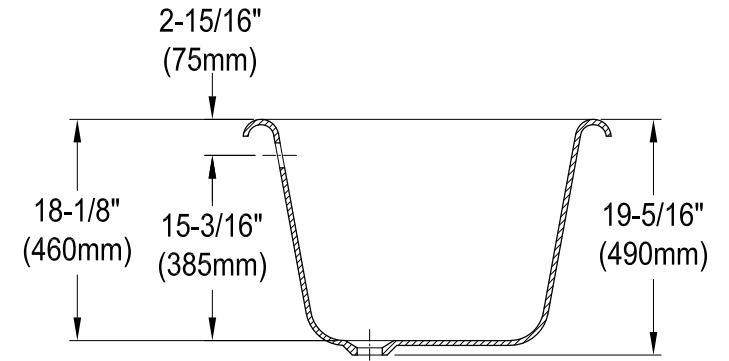

# VCTND663013NB0,1,2,5,7,8

66" Cast Iron Clawfoot Tub

M10 x 20 (4 pcs)  
■■■■■

Section A-A