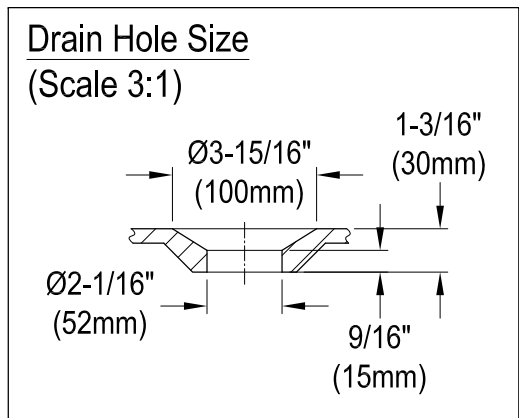

# VCTND663013NB0,1,2,5,7,8

66" Cast Iron Clawfoot Tub

M10 x 20 (4 pcs)  
■■■■■

Section A-A