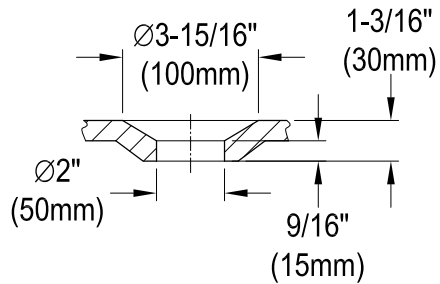

# VCTND5731B0,1,2,5,6,7,8,W

57" Cast Iron Clawfoot Tub

M10 x 20 (4 pcs)

Drain Hole Size  
(Scale 3:1)

Section A-A