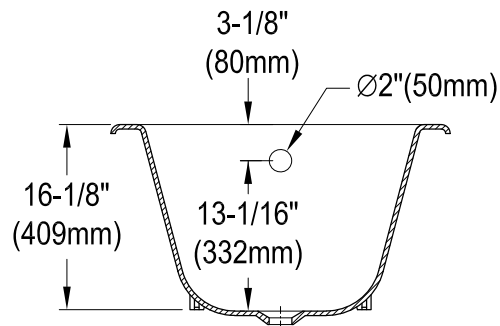

# VCTND5731B0,1,2,5,6,7,8,W

57" Cast Iron Clawfoot Tub

M10 x 20 (4 pcs)

Drain Hole Size  
(Scale 3:1)

Section A-A