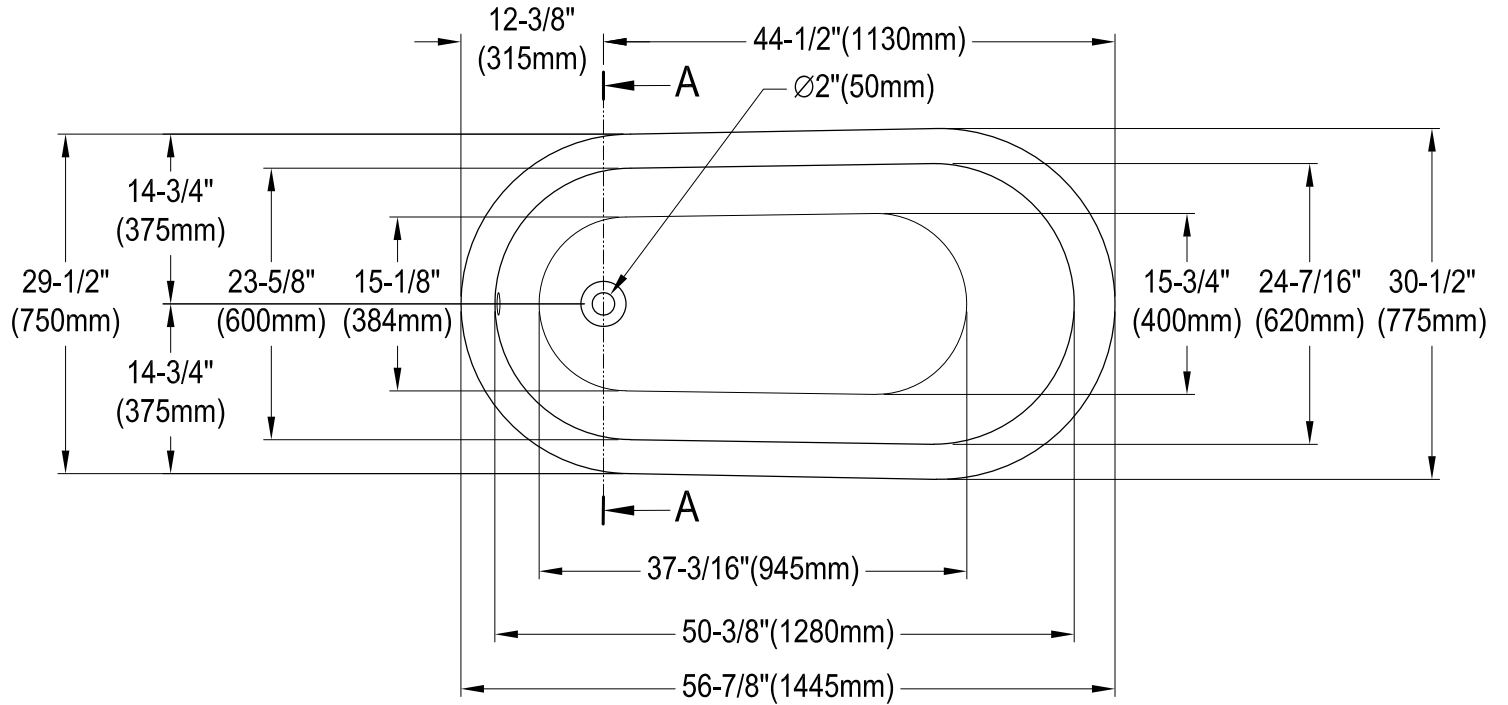

# VCTND5731B0,1,2,5,6,7,8,W

57" Cast Iron Clawfoot Tub

M10 x 20 (4 pcs)

Drain Hole Size  
(Scale 3:1)

Section A-A