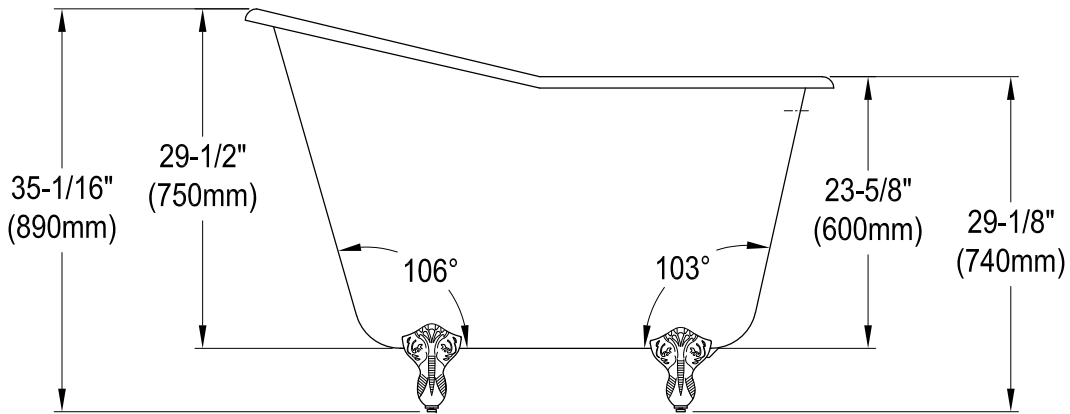

VCTND5130NT0,1,2,5,7,8

51" Cast Iron Clawfoot Tub

M10 x 20 (4 pcs)
■■■■

Section A-A