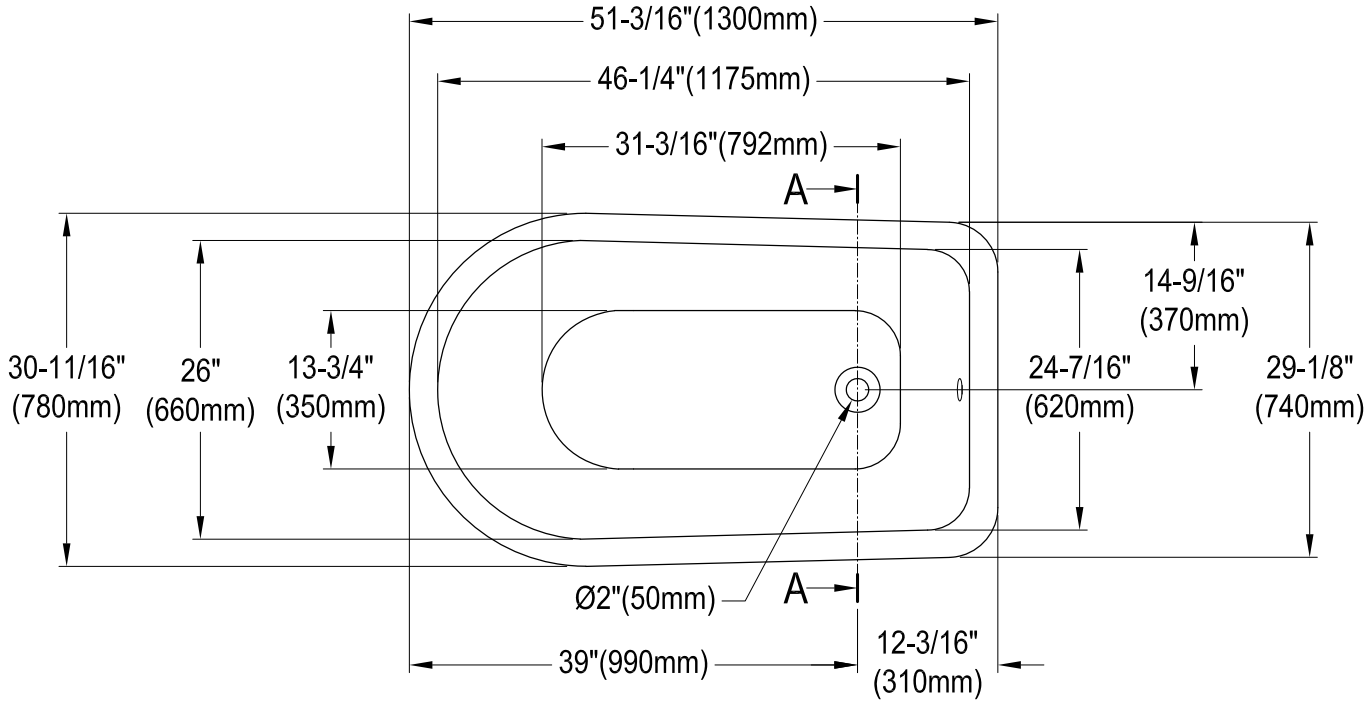

VCTND5130NT0,1,2,5,7,8

51" Cast Iron Clawfoot Tub

M10 x 20 (4 pcs)
■■■■

Section A-A