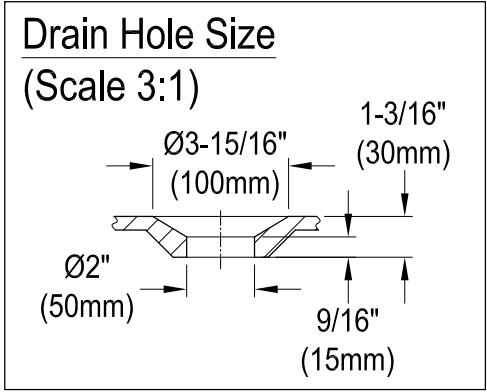

VCTND5130NT0,1,2,5,7,8

51" Cast Iron Clawfoot Tub

M10 x 20 (4 pcs)
■■■■

Section A-A