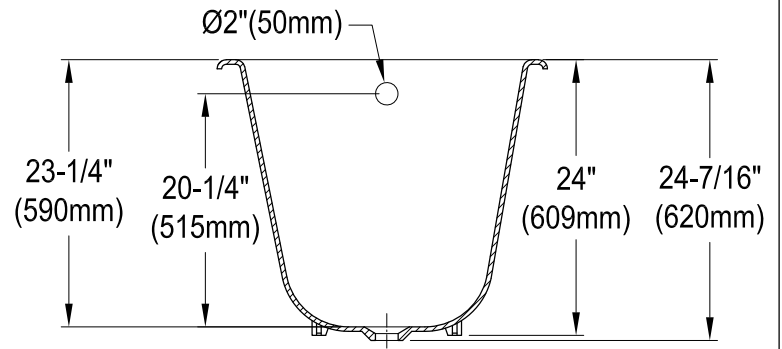

VCTND5130NT0,1,2,5,7,8

51" Cast Iron Clawfoot Tub

M10 x 20 (4 pcs)
■■■■

Section A-A