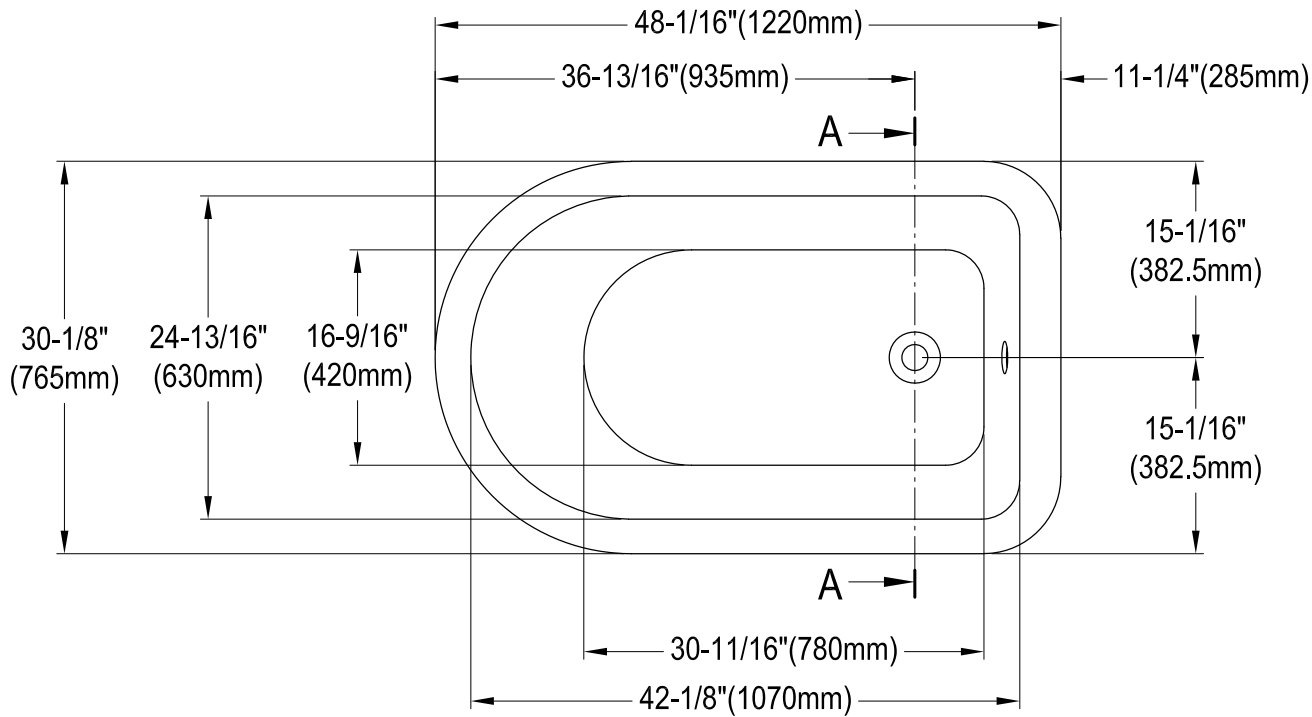

VCTND483117W0,1,5,6,7,8,H

48" Cast Iron Clawfoot Tub

Drain Hole Size

Scale (3:1)

Section A-A