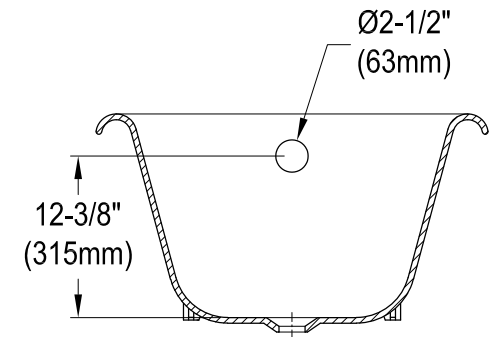

VCTND483117W0,1,5,6,7,8,H

48" Cast Iron Clawfoot Tub

Drain Hole Size

Scale (3:1)

Section A-A