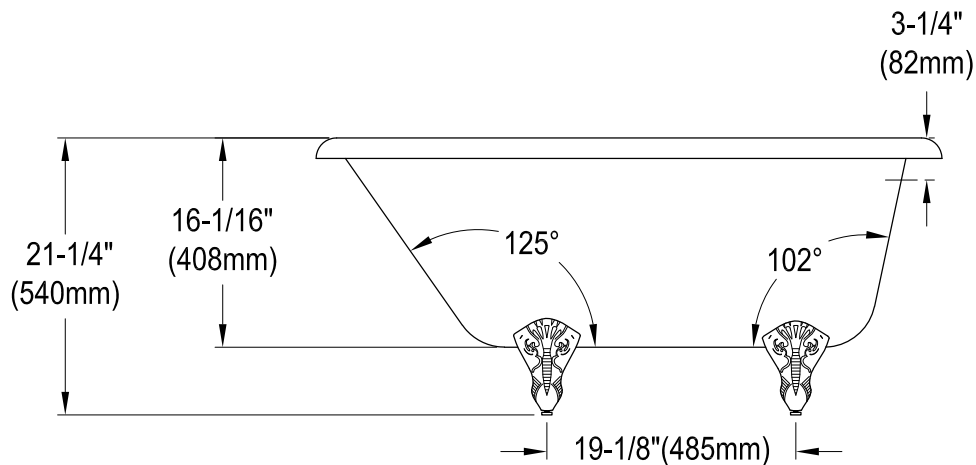

VCTND483117W0,1,5,6,7,8,H

48" Cast Iron Clawfoot Tub

Drain Hole Size

Scale (3:1)

Section A-A