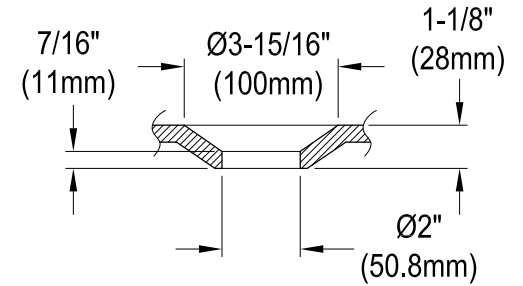

VCTND483117W0,1,5,6,7,8,H

48" Cast Iron Clawfoot Tub

Drain Hole Size

Scale (3:1)

Section A-A