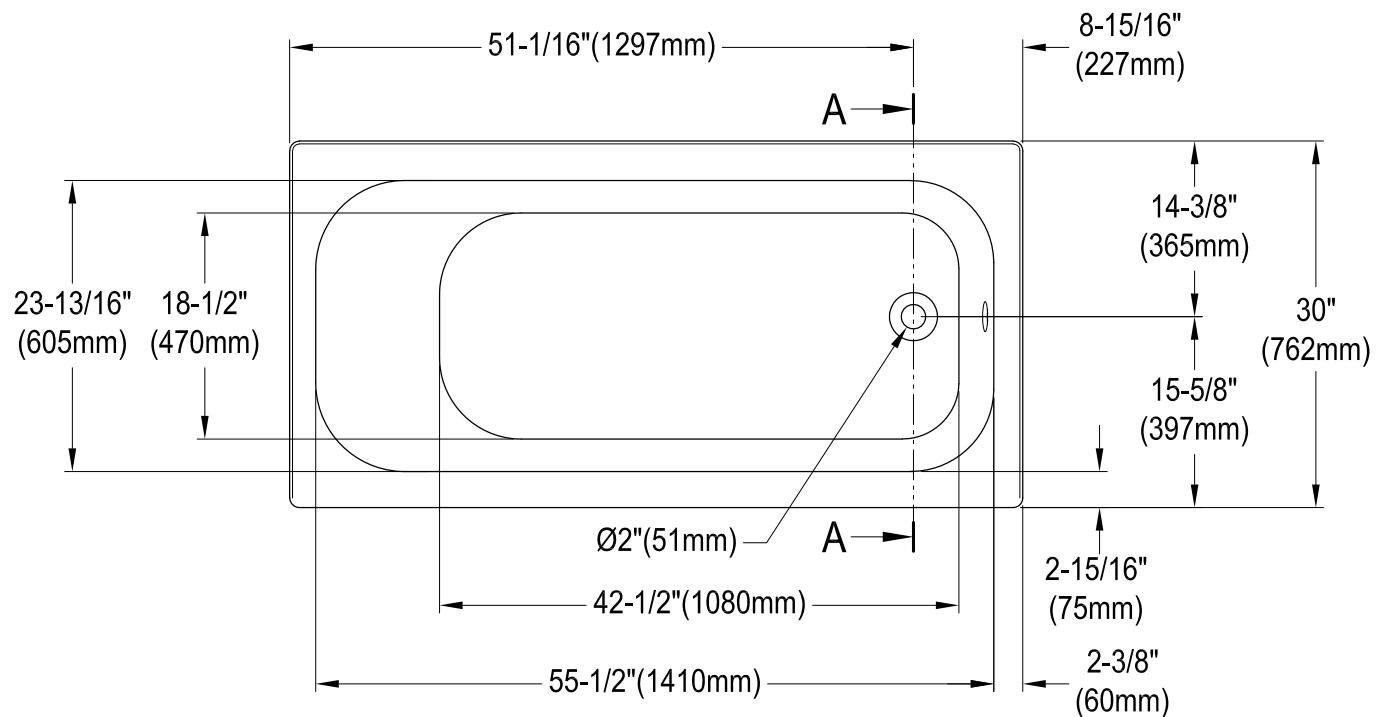

VCTAP603015R

60" Cast Iron Alcove Tub with Right Hand Drain Hole

Drain Hole Size
(Scale 3:1)

Section A-A