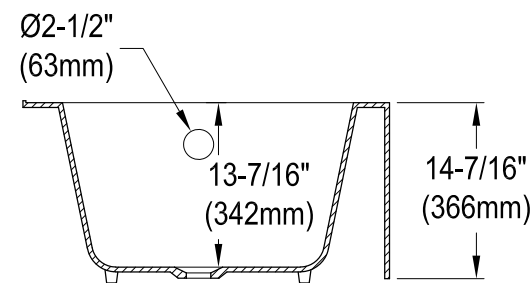

VCTAP603015R

60" Cast Iron Alcove Tub with Right Hand Drain Hole

Drain Hole Size
(Scale 3:1)

Section A-A