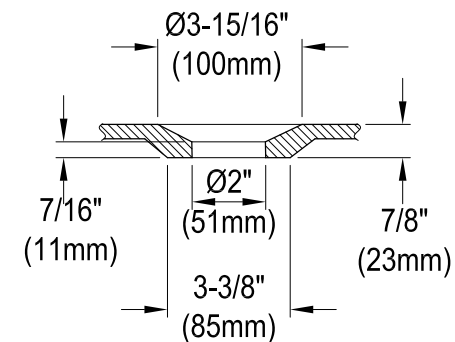

VCTAP603015R

60" Cast Iron Alcove Tub with Right Hand Drain Hole

Drain Hole Size
(Scale 3:1)

Section A-A