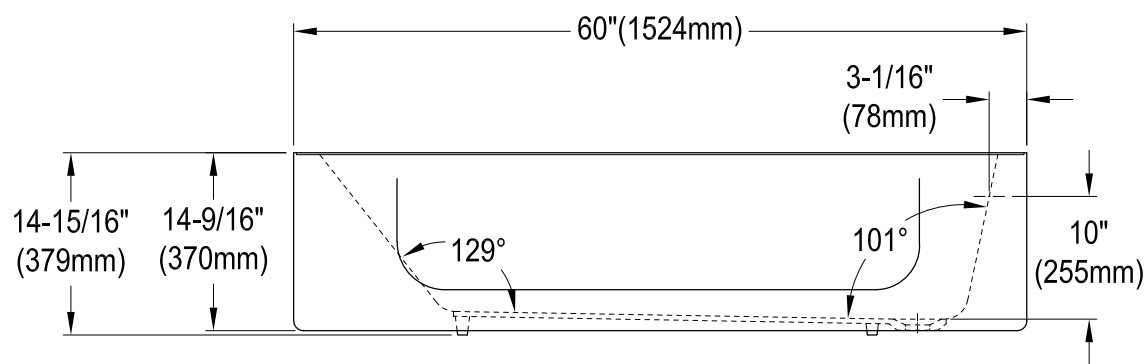

VCTAP603015R

60" Cast Iron Alcove Tub with Right Hand Drain Hole

Drain Hole Size
(Scale 3:1)

Section A-A