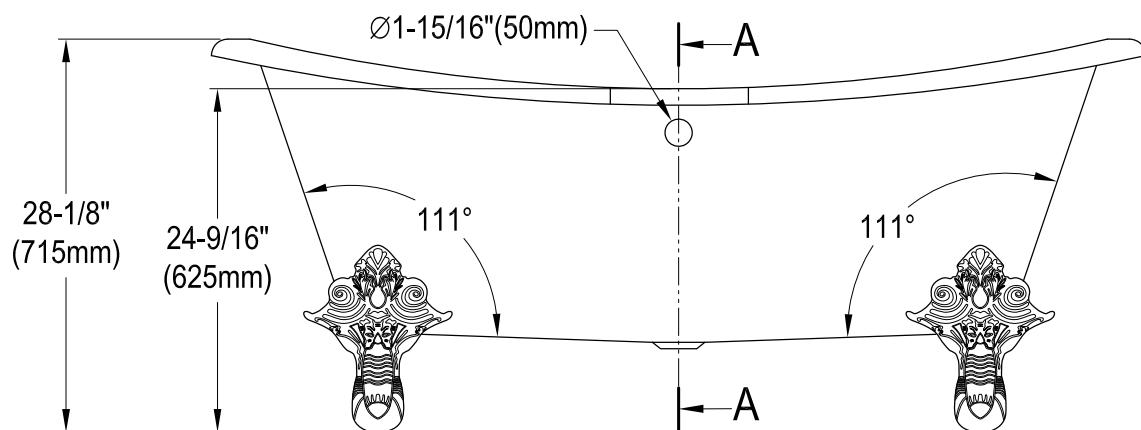

VCT7DS6731NL0,1,2,5,8,W

67" Cast Iron Clawfoot Tub With 7" Faucet Drillings

M10 x 20 (4 pcs)

Section A-A