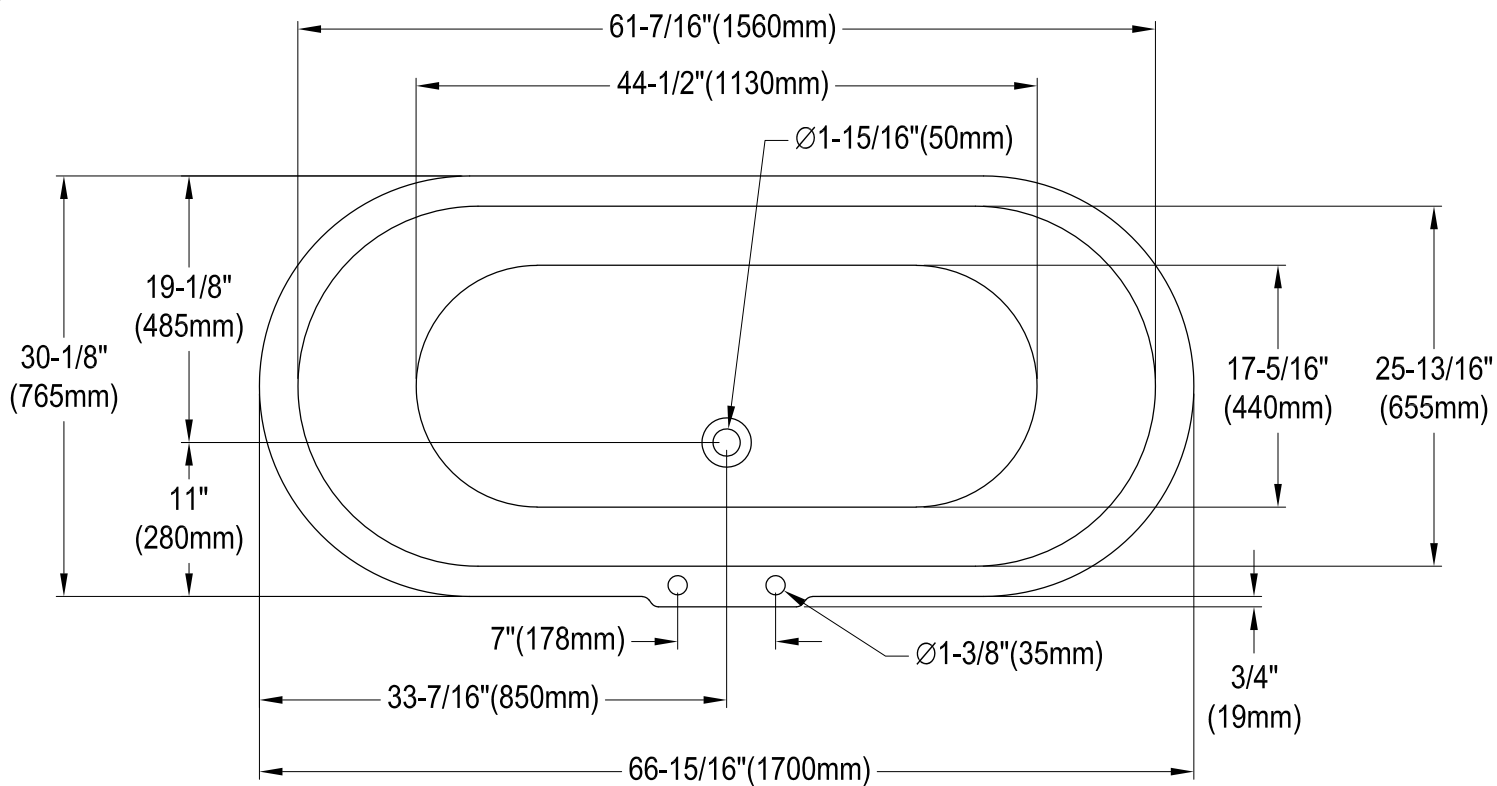

VCT7DS6731NL0,1,2,5,8,W

67" Cast Iron Clawfoot Tub With 7" Faucet Drillings

M10 x 20 (4 pcs)

Section A-A