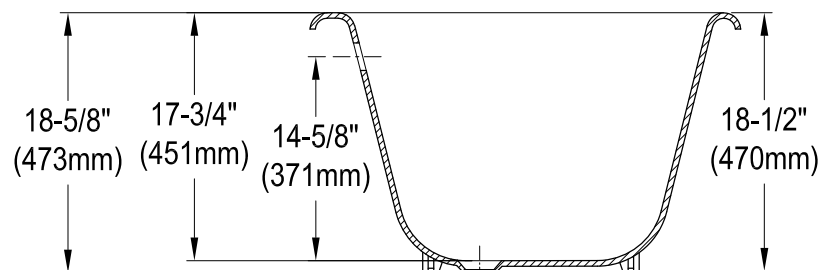

VCT7DS6731NL0,1,2,5,8,W

67" Cast Iron Clawfoot Tub With 7" Faucet Drillings

M10 x 20 (4 pcs)

Section A-A