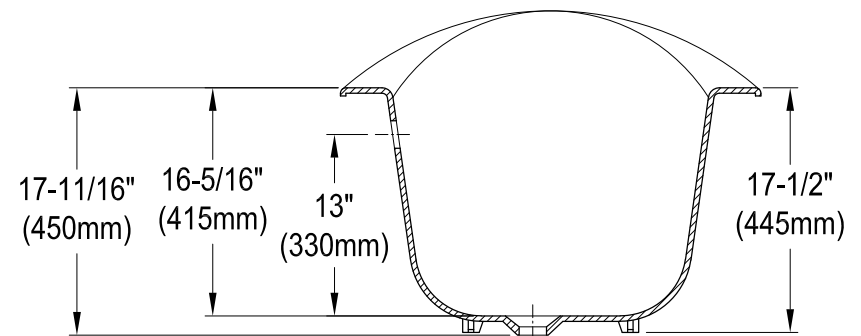

VCT7DS6130NC0,1,2,5,7,8

67" Cast Iron Clawfoot Tub with 7" Faucet Drillings

M10 x 20 (4 pcs)

Drain Hole Size
(Scale 3:1)

Section A-A