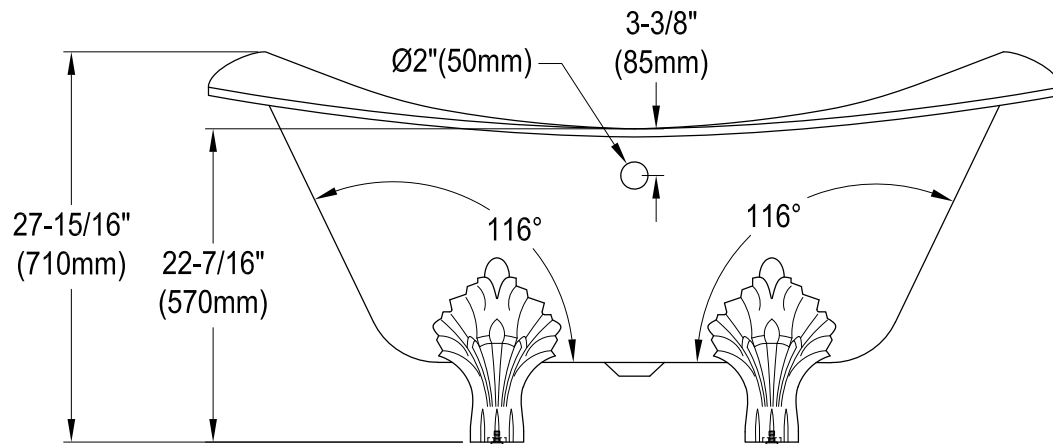

VCT7DS6130NC0,1,2,5,7,8

67" Cast Iron Clawfoot Tub with 7" Faucet Drillings

M10 x 20 (4 pcs)

Drain Hole Size
(Scale 3:1)

Section A-A