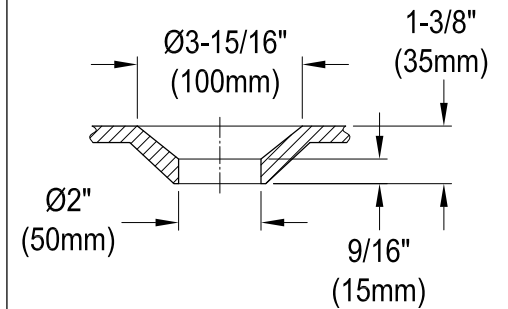

VCT7DS6130NC0,1,2,5,7,8

67" Cast Iron Clawfoot Tub with 7" Faucet Drillings

M10 x 20 (4 pcs)

Drain Hole Size
(Scale 3:1)

Section A-A