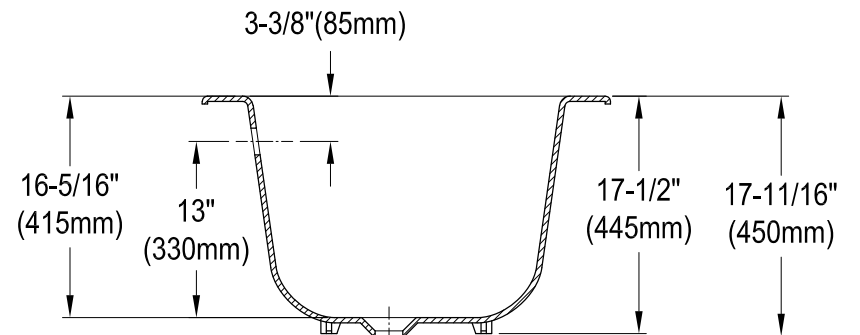

VCT7DS6130NC0,1,5,8

61" Cast Iron Clawfoot Tub With 7" Faucet Drillings

M10 x 20 (4 pcs)

Section A-A