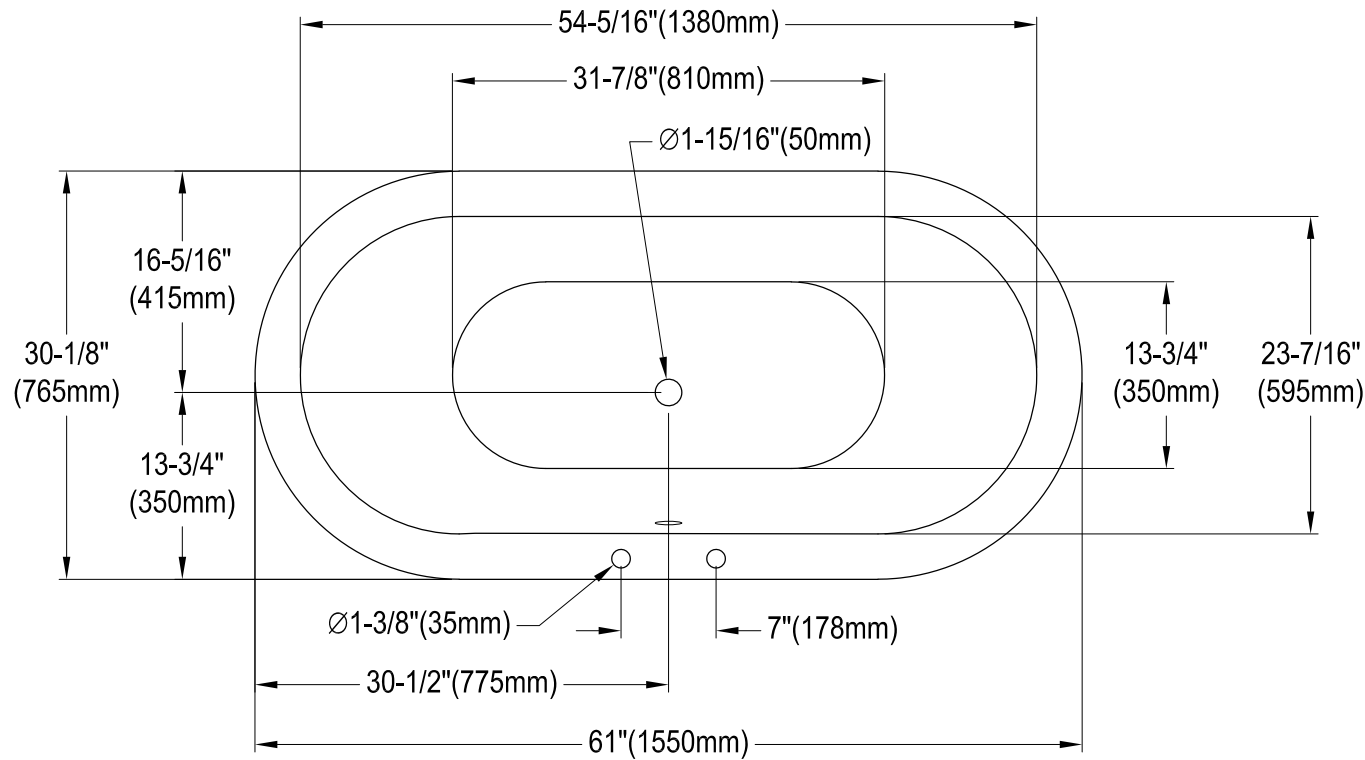

VCT7DS6130NC0,1,5,8

61" Cast Iron Clawfoot Tub With 7" Faucet Drillings

M10 x 20 (4 pcs)

Section A-A