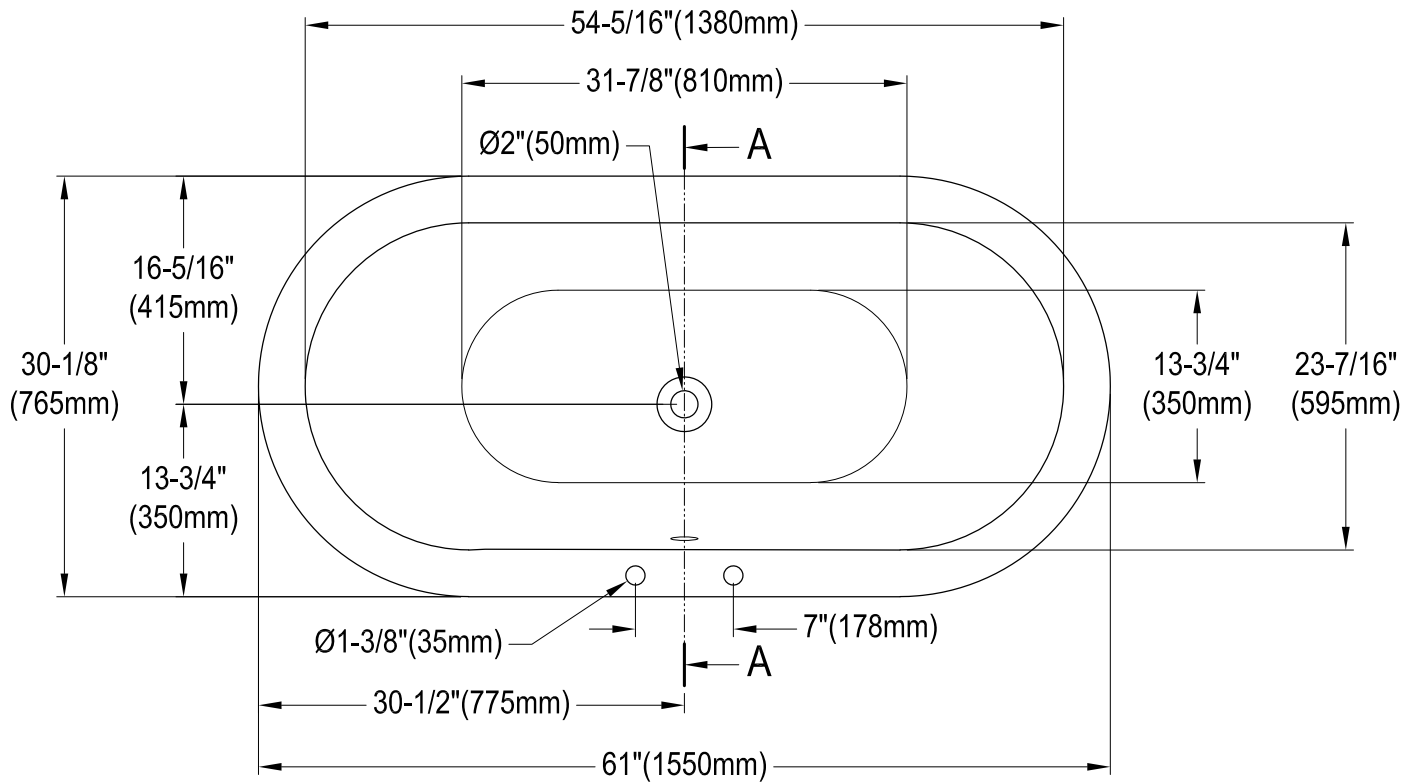

VCT7DS6130NC0,1,2,5,7,8

67" Cast Iron Clawfoot Tub with 7" Faucet Drillings

M10 x 20 (4 pcs)

Drain Hole Size
(Scale 3:1)

Section A-A