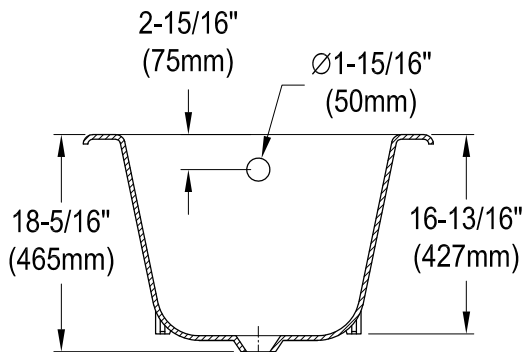

VCT7D6630NF0,1,5,8

67" Cast Iron Clawfoot Tub 7" Faucet Drillings

M10 x 20 (4 pcs)

Section A-A