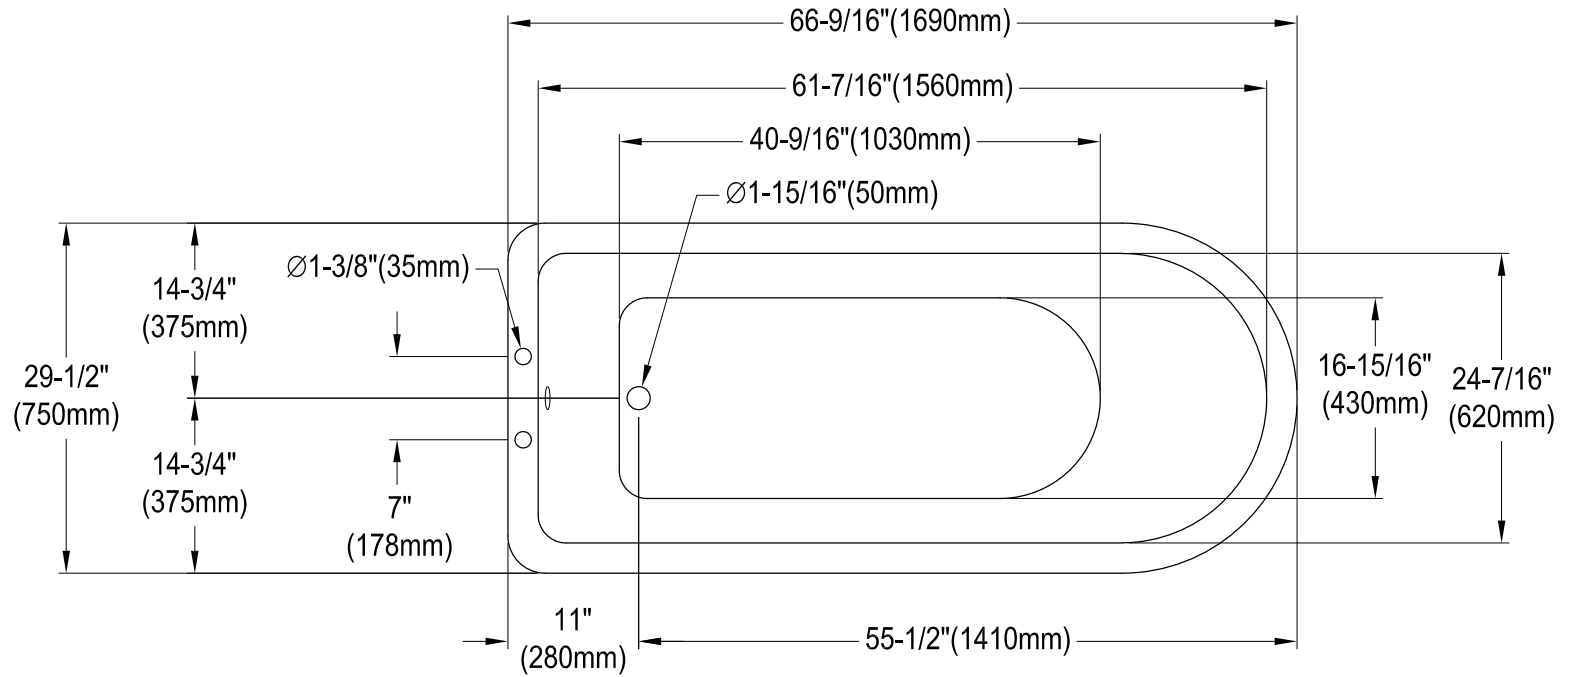

VCT7D6630NF0,1,5,8

67" Cast Iron Clawfoot Tub 7" Faucet Drillings

M10 x 20 (4 pcs)

Section A-A