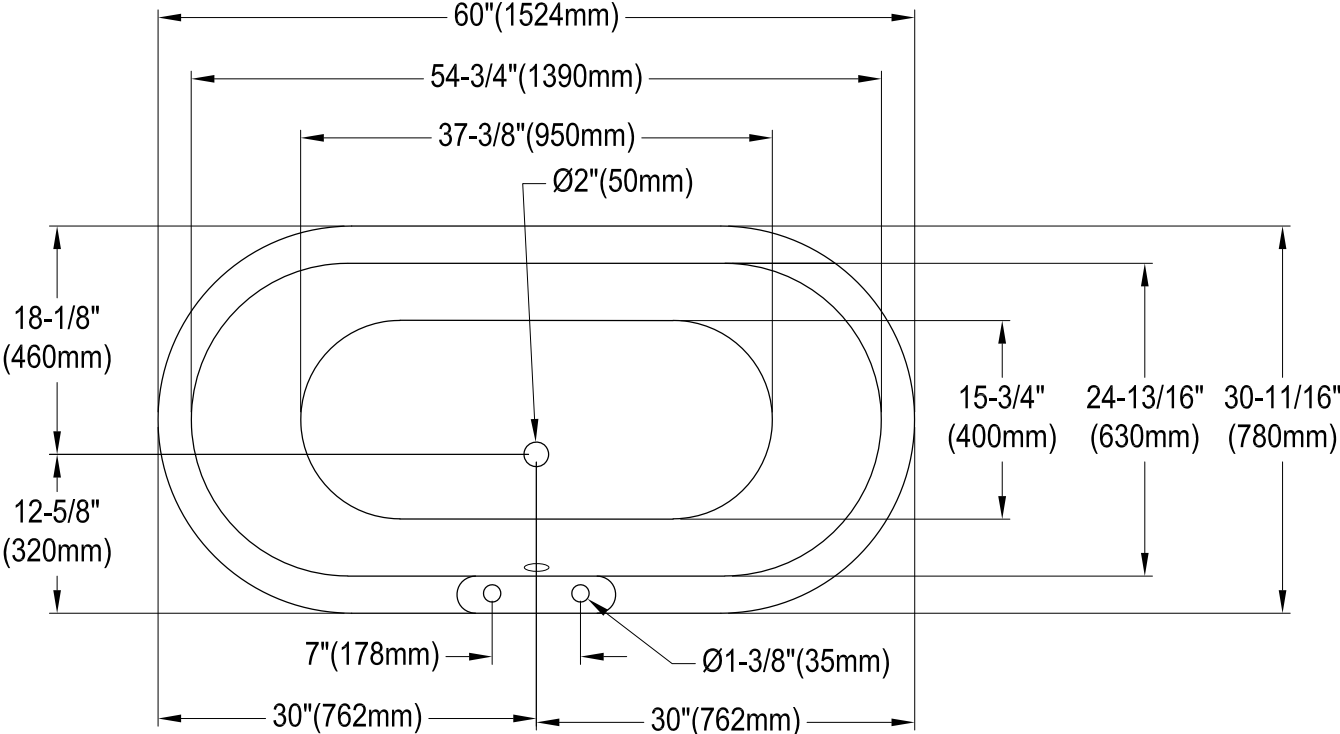

VCT7D603024

60" Cast Iron Pedestal Tub with 7" Faucet Drillings

Drain Hole Size (Scale 3:1)