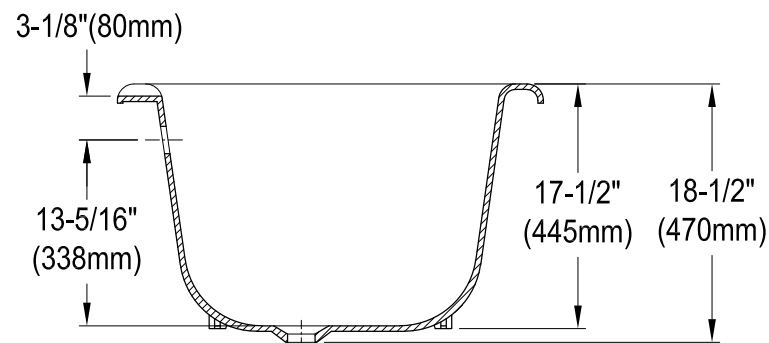

# VCT7D603017NB0,1,2,5,7,8

60" Cast Iron Clawfoot Tub with 7" Faucet Drillings

M10 x 20 (4 pcs)

**Drain Hole Size**  
(Scale 3:1)

**Section A-A**