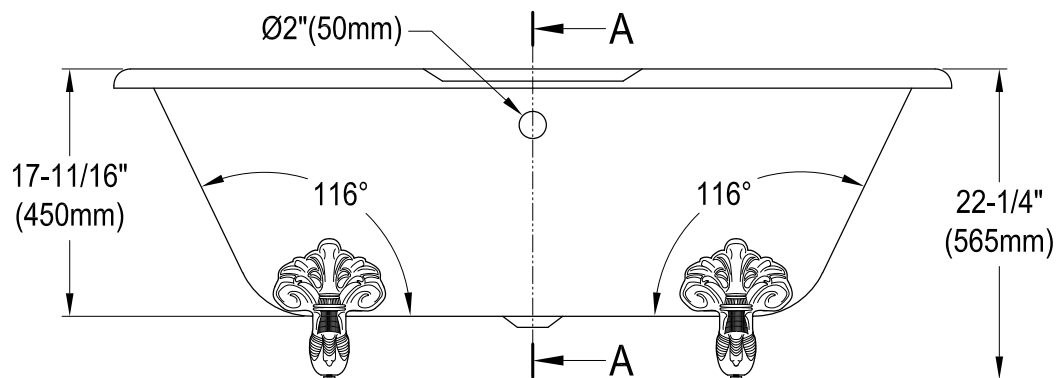

# VCT7D603017NB0,1,2,5,7,8

60" Cast Iron Clawfoot Tub with 7" Faucet Drillings

M10 x 20 (4 pcs)

**Drain Hole Size**  
(Scale 3:1)

**Section A-A**