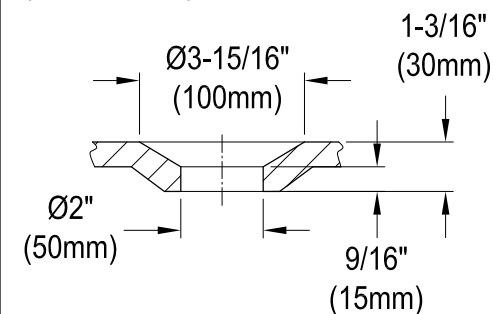

# VCT7D603017NB0,1,2,5,7,8

60" Cast Iron Clawfoot Tub with 7" Faucet Drillings

M10 x 20 (4 pcs)

**Drain Hole Size**  
(Scale 3:1)

**Section A-A**