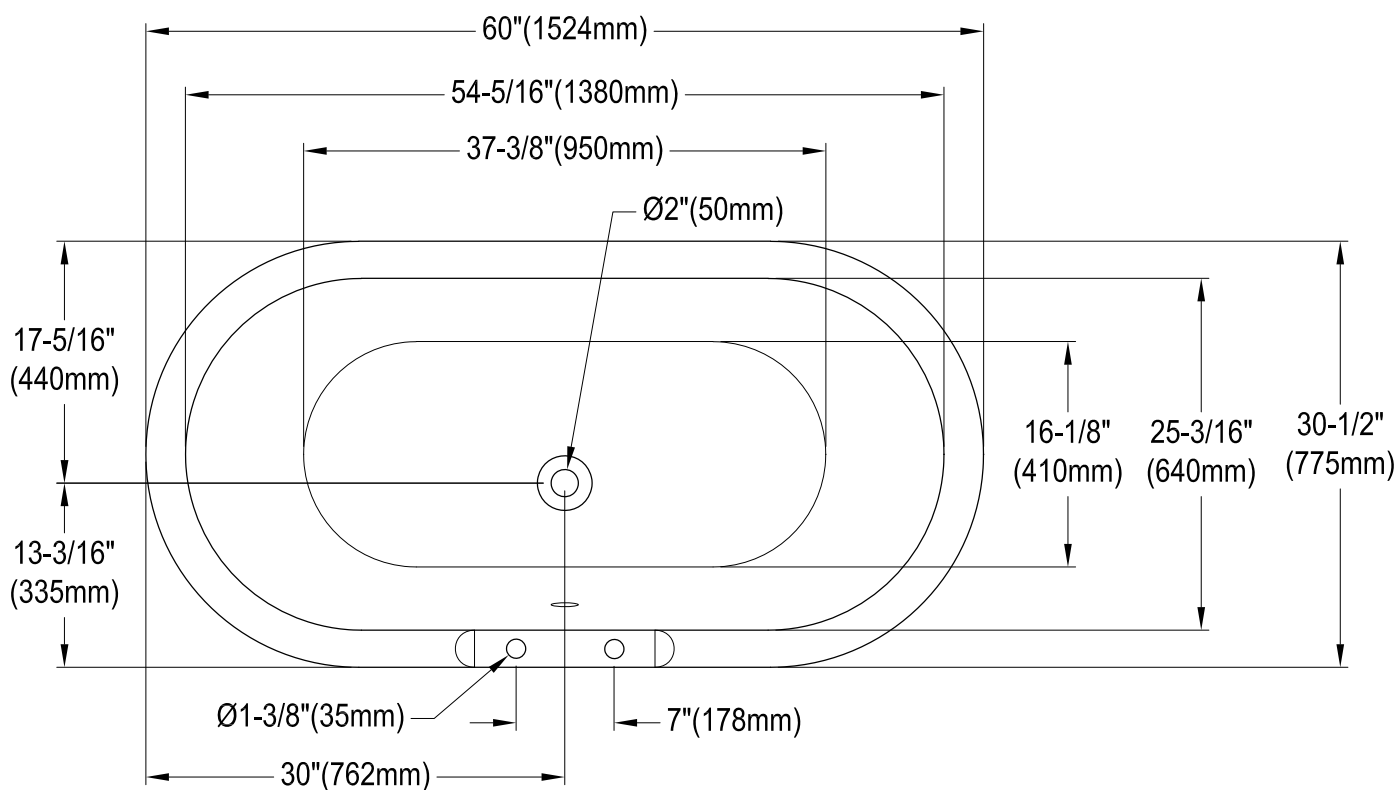

# VCT7D603017NB0,1,2,5,7,8

60" Cast Iron Clawfoot Tub with 7" Faucet Drillings

M10 x 20 (4 pcs)

**Drain Hole Size**  
(Scale 3:1)

**Section A-A**