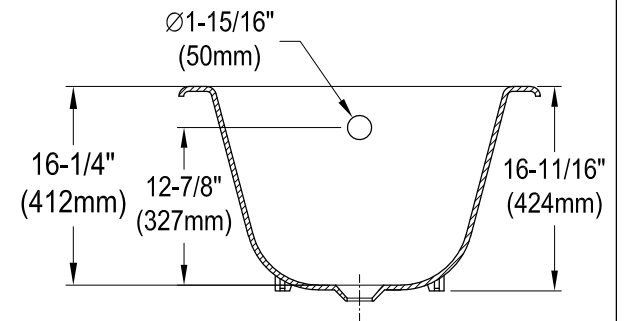

VCT7D5431B0,1,2,5,6,8,W

54" Cast Iron Clawfoot Tub With 7" Faucet Drillings

M10 x 20 (4 pcs)
■■■■

Section A-A