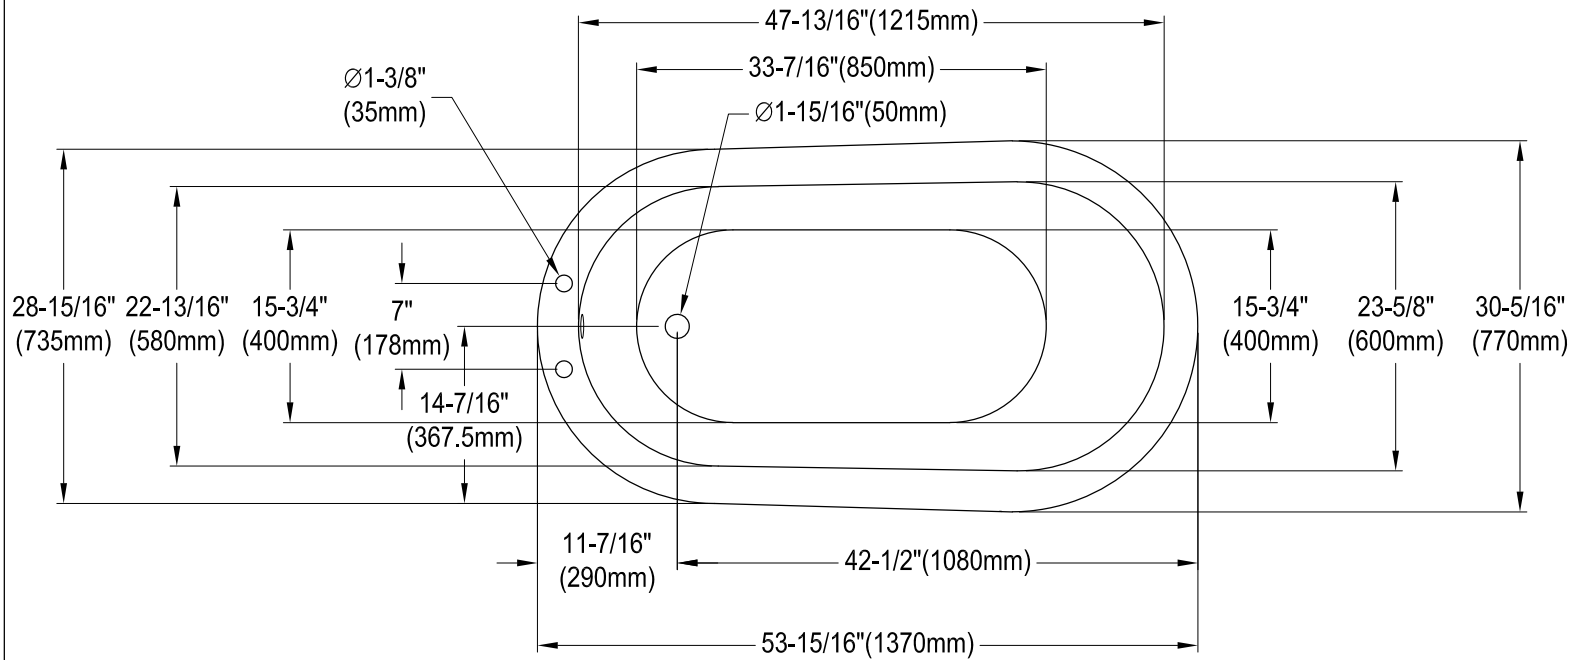

VCT7D5431B0,1,2,5,6,8,W

54" Cast Iron Clawfoot Tub With 7" Faucet Drillings

M10 x 20 (4 pcs)
■■■■

Section A-A