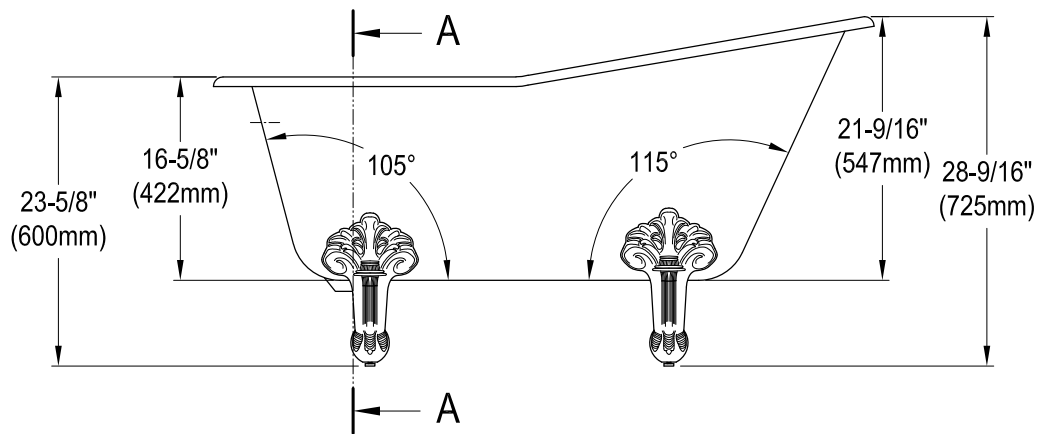

VCT7D5431B0,1,2,5,6,8,W

54" Cast Iron Clawfoot Tub With 7" Faucet Drillings

M10 x 20 (4 pcs)
■■■■

Section A-A