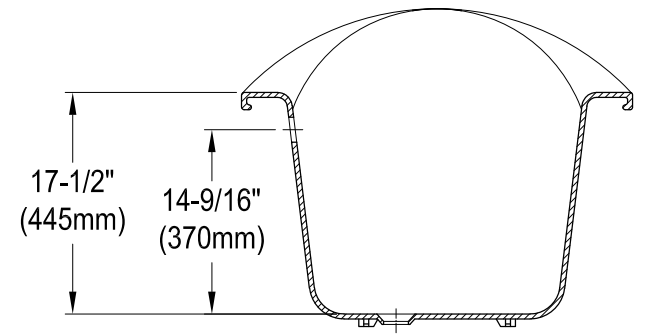

VBT7D7231NC0,1,5,8

72" Cast Iron Clawfoot Tub With 7" Faucet Drillings

M10 x 20 (4 pcs)

Section A-A