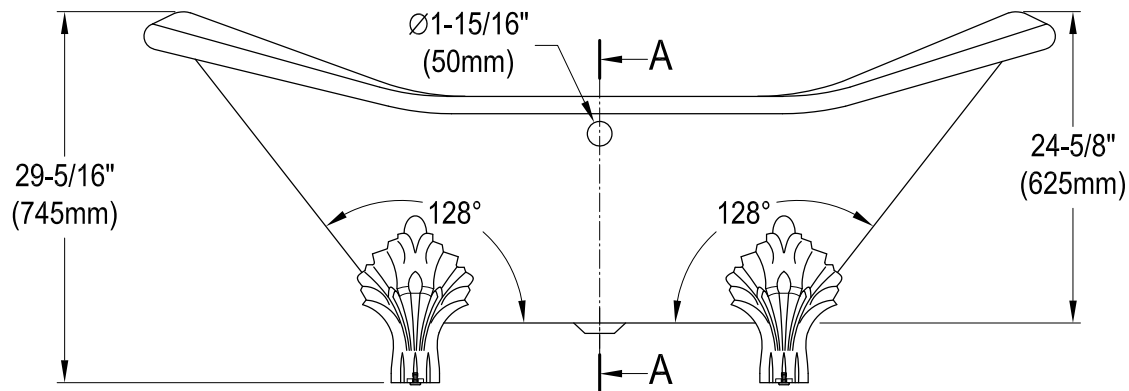

VBT7D7231NC0,1,5,8

72" Cast Iron Clawfoot Tub With 7" Faucet Drillings

M10 x 20 (4 pcs)

Section A-A