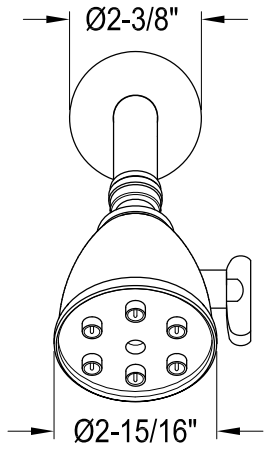

VB8651,2,5,8PLSO

Single Handle Pressure Balanced Tub & Shower Faucet, Shower Only

Bracket