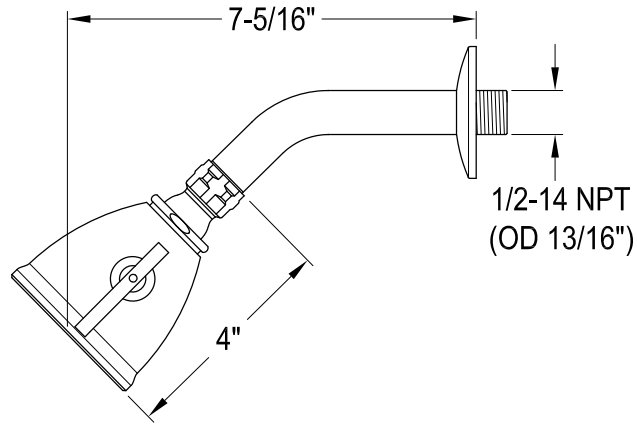

VB8651,2,5,8PLSO

Single Handle Pressure Balanced Tub & Shower Faucet, Shower Only

Bracket