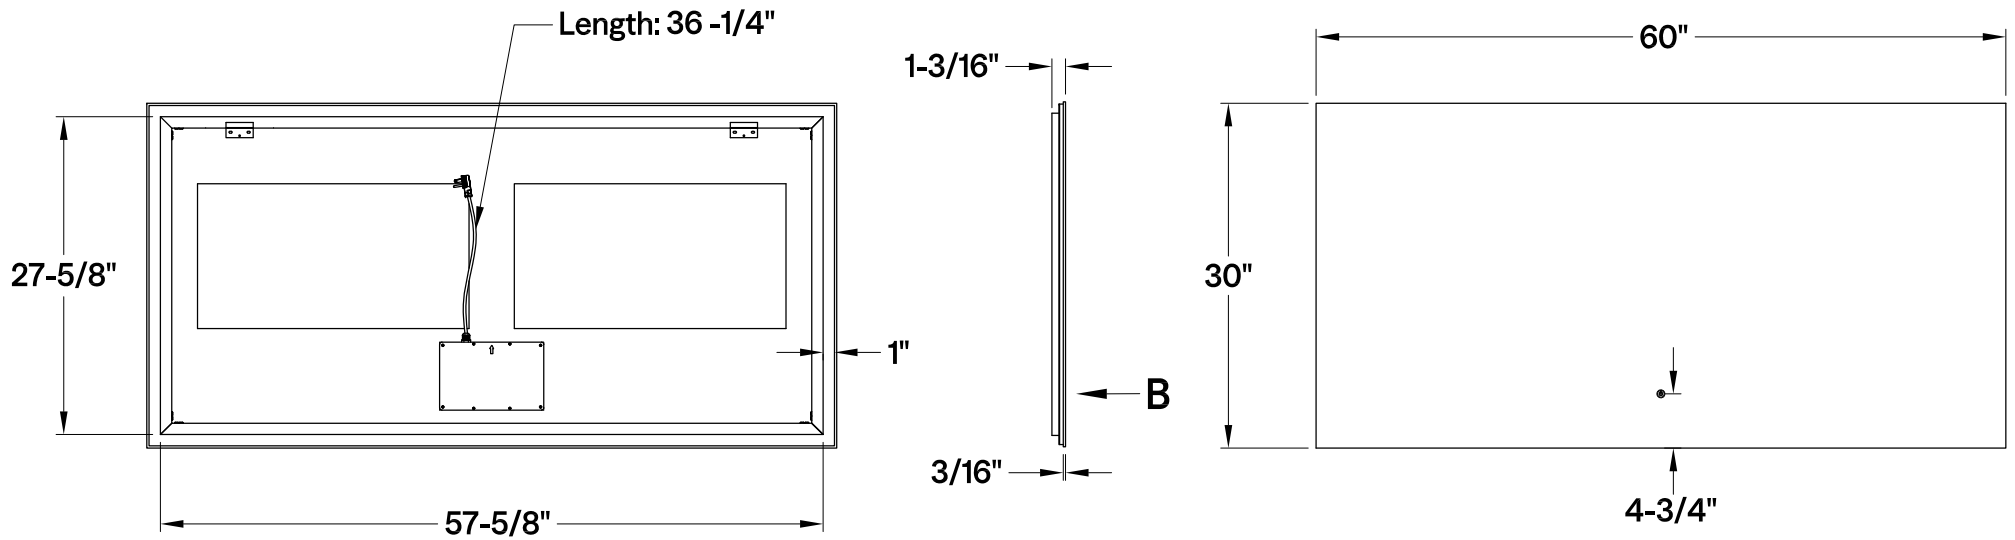

MR2036030

60" x 30" LED Mirror with Touch Switch, Color Temp Changing, Backlit, Defogger

View:B
Scale=5:1