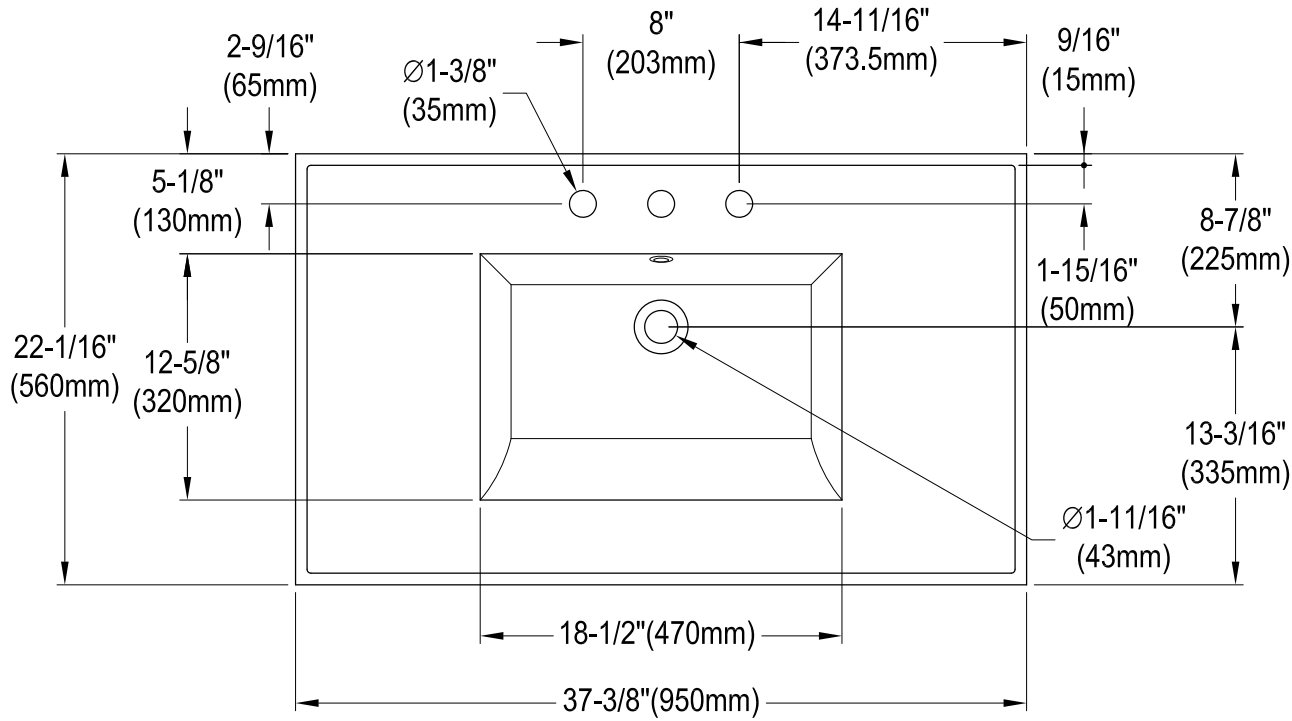

LBT37227W38

37" Ceramic Vanity Top

VSPLBRKT (1 pc)