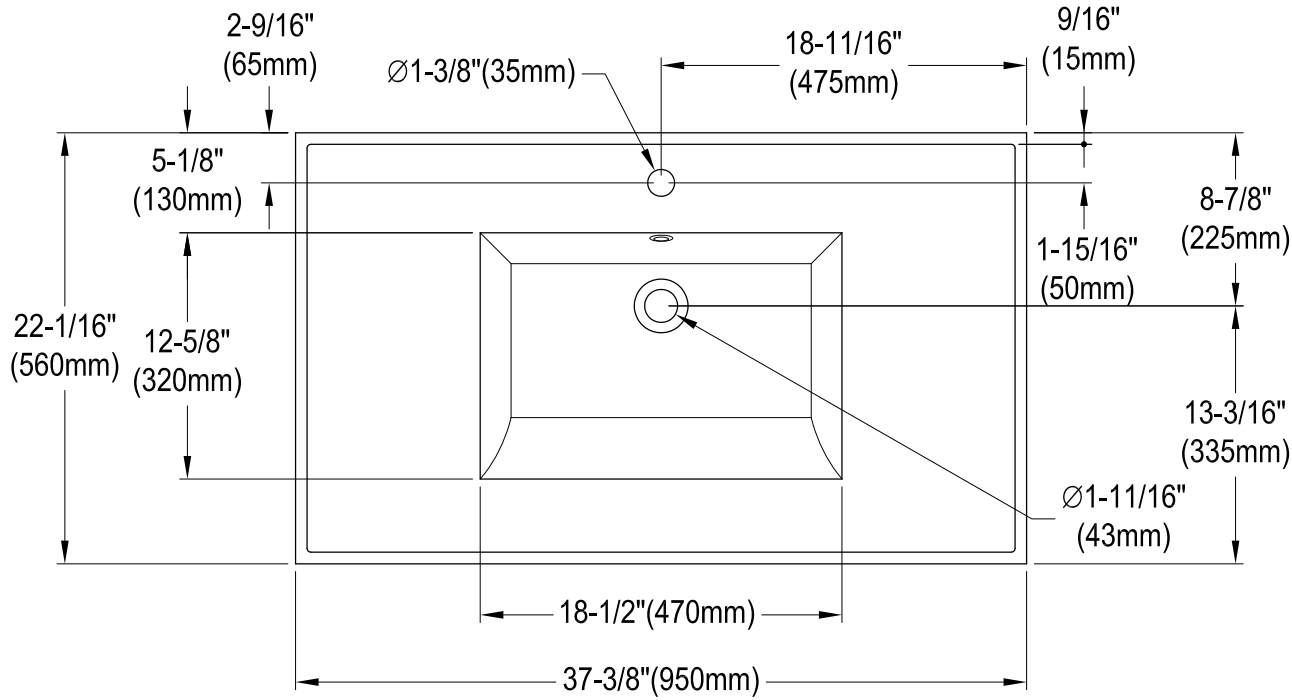

LBT372271

37" Ceramic Vanity Top

VSPLBRKT (1 pc)