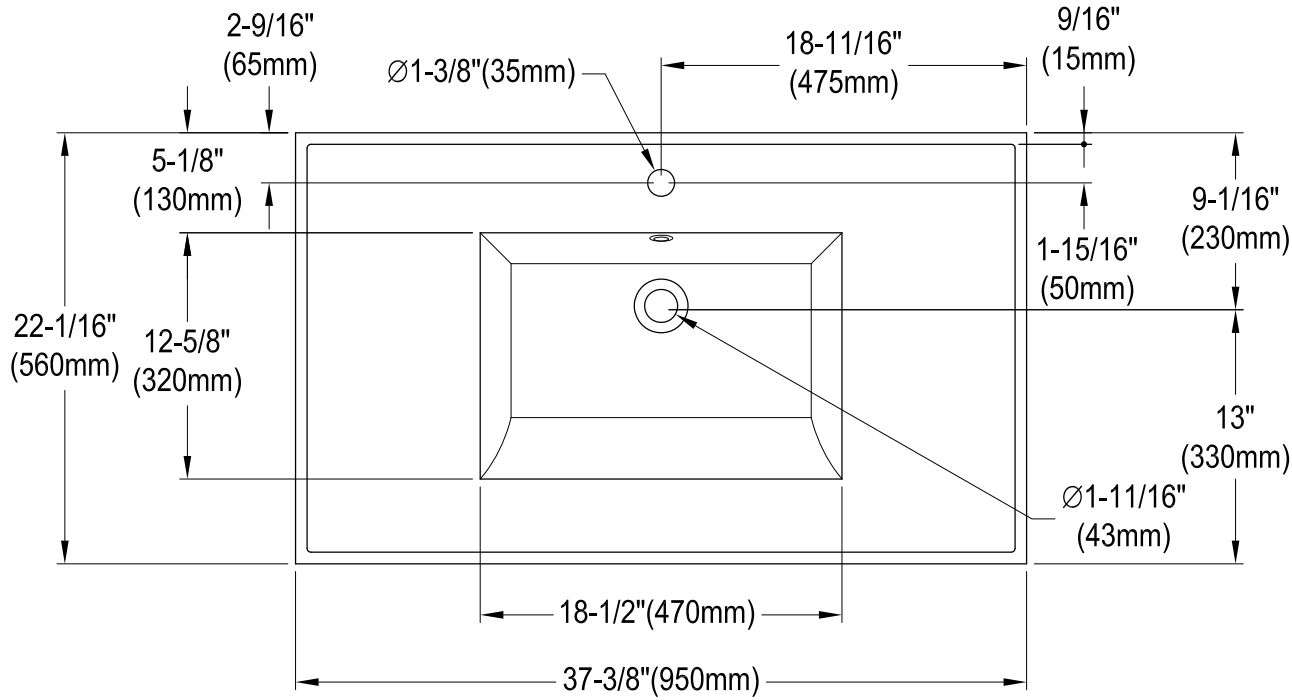

LBT372271

37" Ceramic Vanity Top

VSPLBRKT (1 pc)