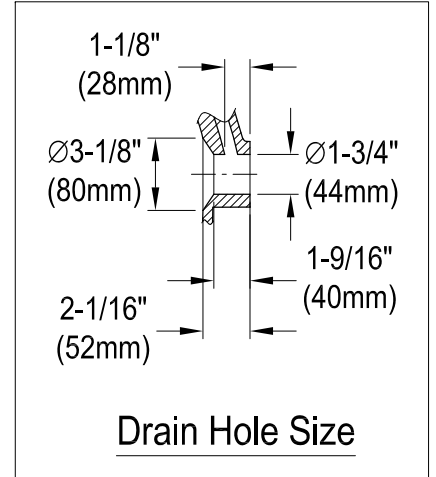

LBT24187W34

24" X 18" Ceramic Vanity Top

VSPLBRKT (1 pc)