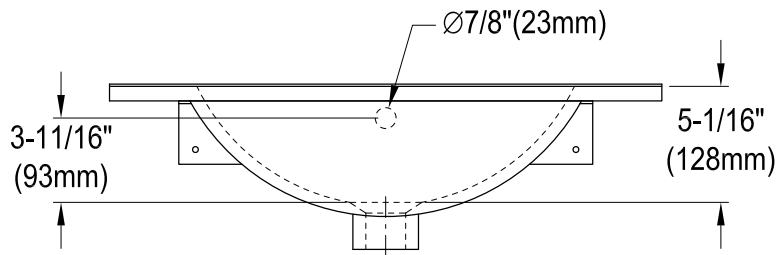

LBT24187W34

24" X 18" Ceramic Vanity Top

VSPLBRKT (1 pc)