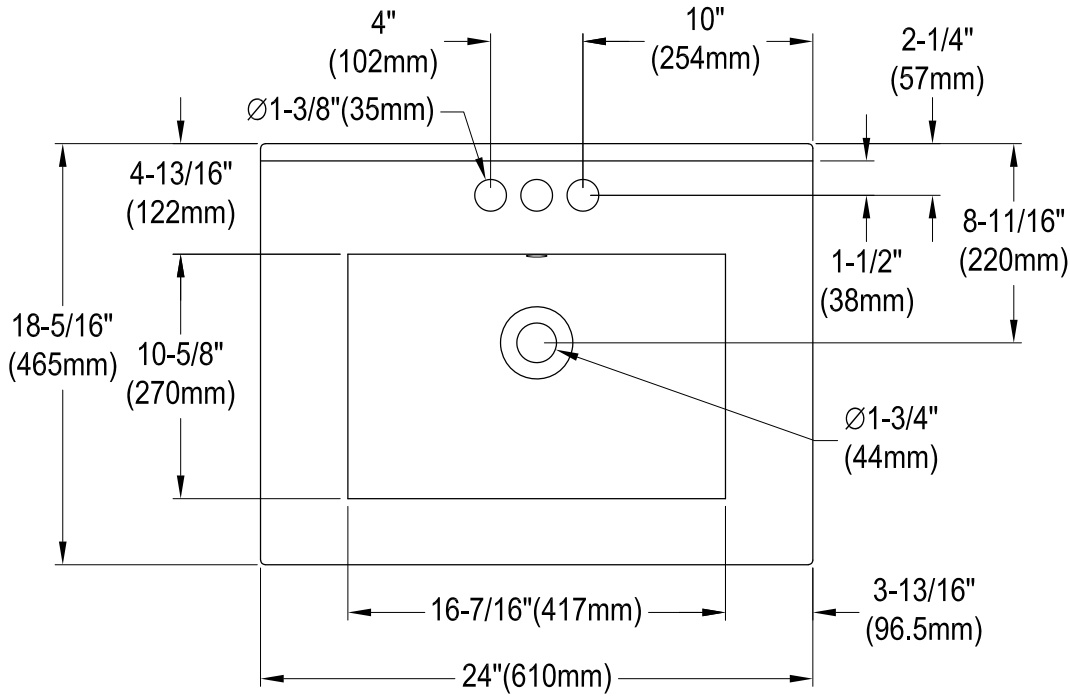

LBT24187W34

24" X 18" Ceramic Vanity Top

VSPLBRKT (1 pc)