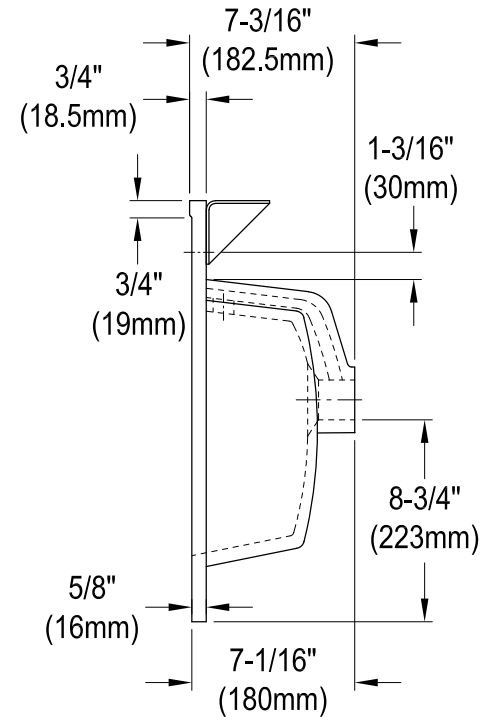

LBT24187W34

24" X 18" Ceramic Vanity Top

VSPLBRKT (1 pc)