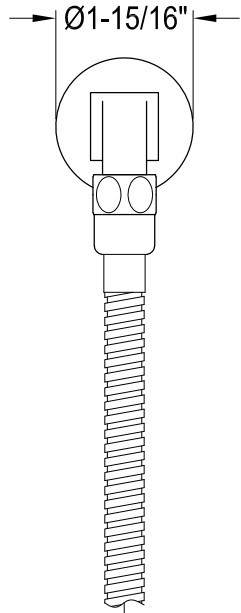

KX1067BE

Hand Shower Kit

Hose: 59"