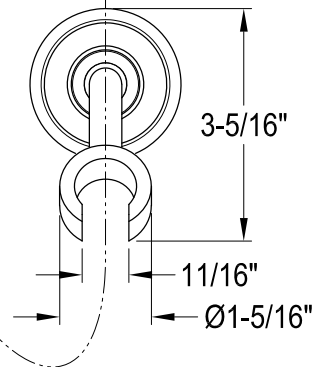

KX1067BE

Hand Shower Kit

Hose: 59"