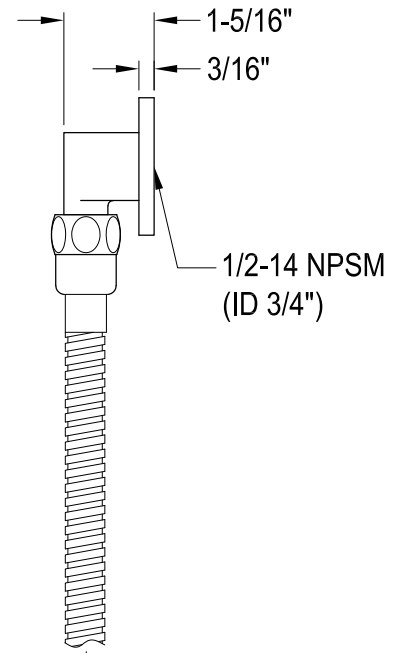

KX1067BE

Hand Shower Kit

Hose: 59"