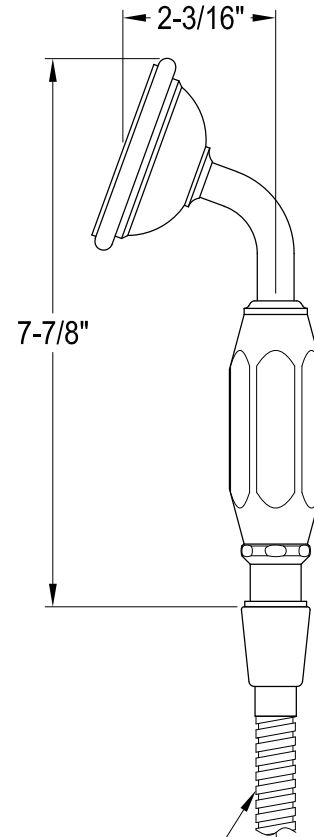

KX1067BE

Hand Shower Kit

Hose: 59"