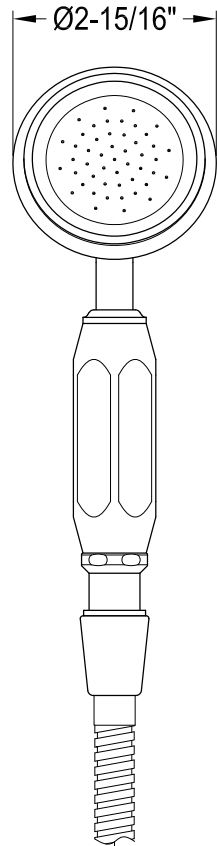

KX1067BE

Hand Shower Kit

Hose: 59"