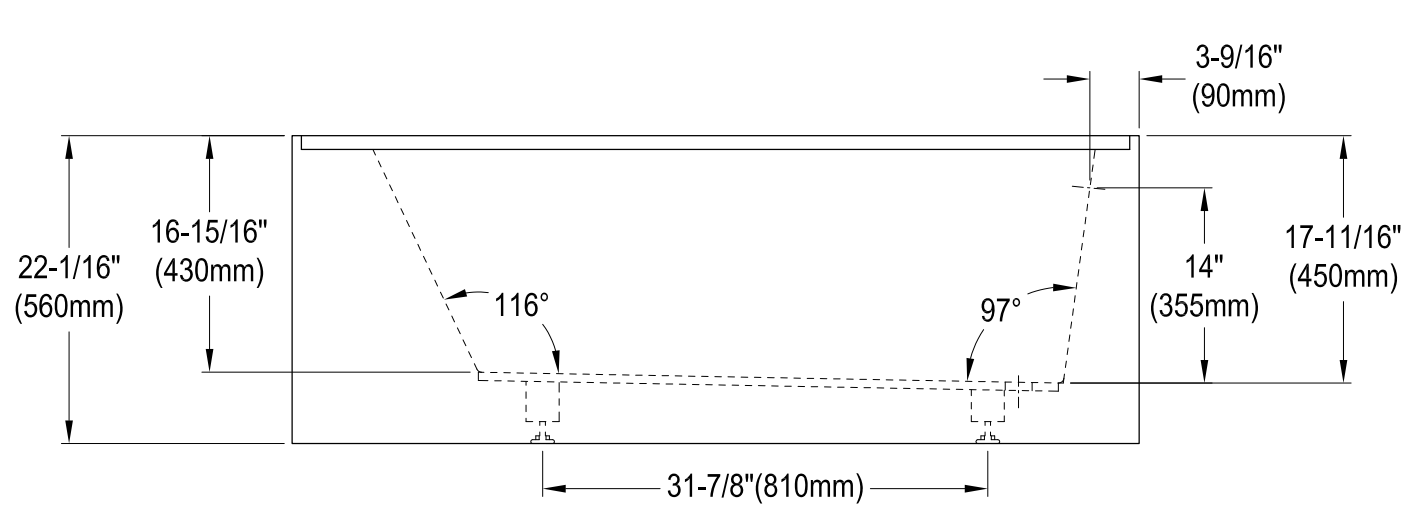

# KVTDE603122R0,1,7,8

60" Acrylic Alcove Tub with Right Hand Drain Hole

M10 x 65 (2 pcs)

Diagram showing two screws used for installation.

# KVTDE603122R0,1,7,8

60" Sliding Shower Door with 5/16" Thick Tempered Glass, Left Sliding