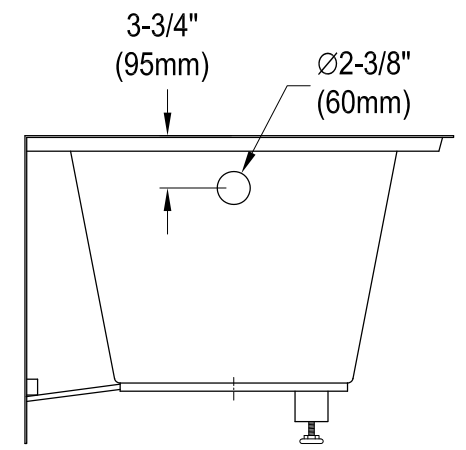

# KVTDE603122R0,1,7,8

60" Acrylic Alcove Tub with Right Hand Drain Hole

M10 x 65 (2 pcs)

Diagram showing two screws used for installation.

# KVTDE603122R0,1,7,8

60" Sliding Shower Door with 5/16" Thick Tempered Glass, Left Sliding