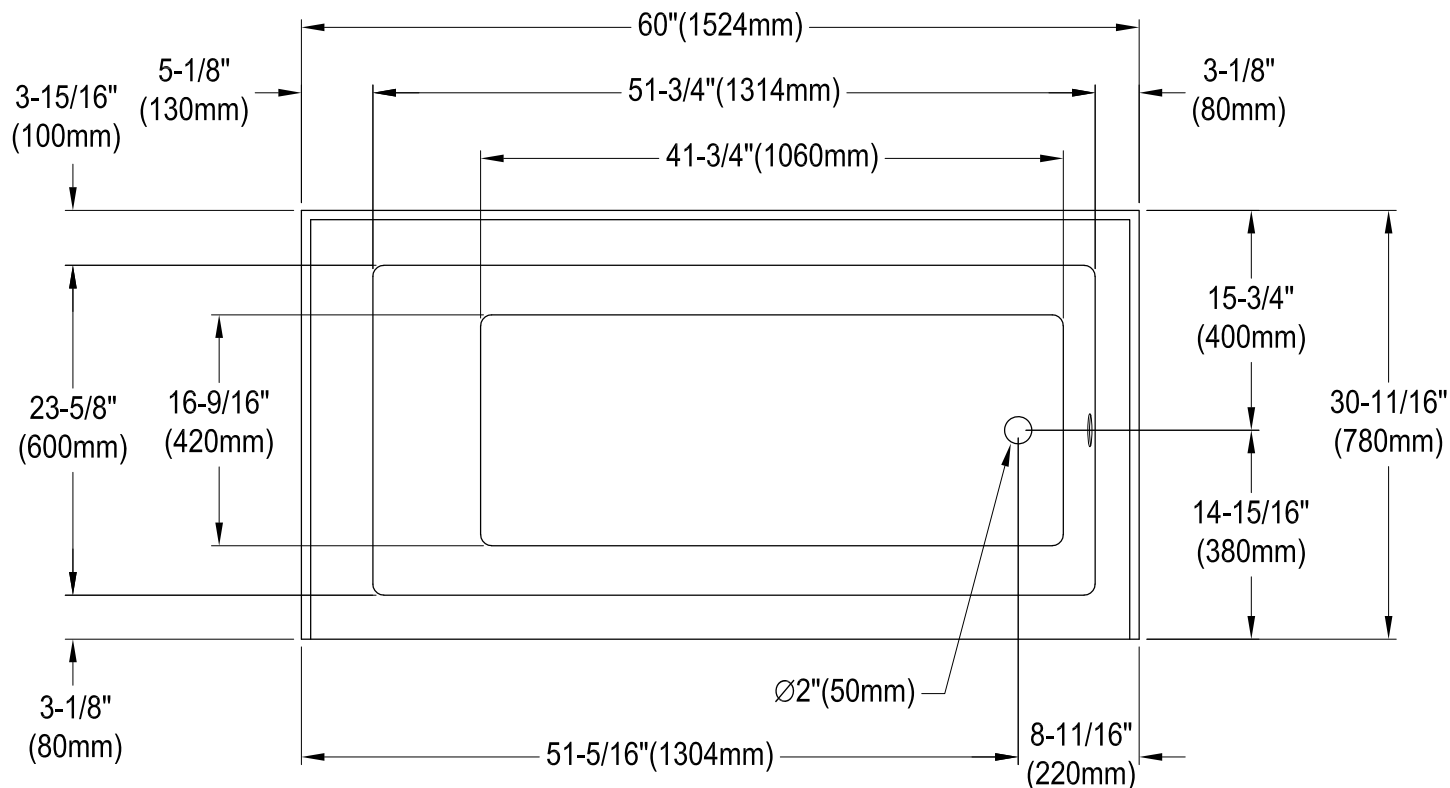

# KVTDE603122R0,1,7,8

60" Acrylic Alcove Tub with Right Hand Drain Hole

M10 x 65 (2 pcs)

Diagram showing two screws used for installation.

# KVTDE603122R0,1,7,8

60" Sliding Shower Door with 5/16" Thick Tempered Glass, Left Sliding