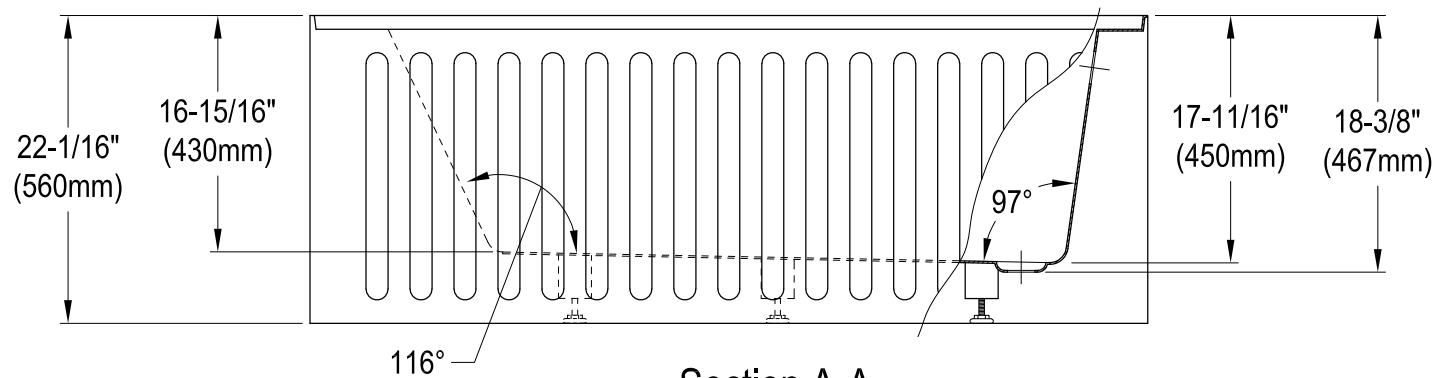

KVTDE603121R0,1,7,8

60" Acrylic Alcove Tub with Right Hand Drain Hole

M10 x 65 (5 pcs)

Section A-A

KVTDE603121R0,1,7,8

60" Sliding Shower Door with 5/16" Thick Tempered Glass, Left Sliding