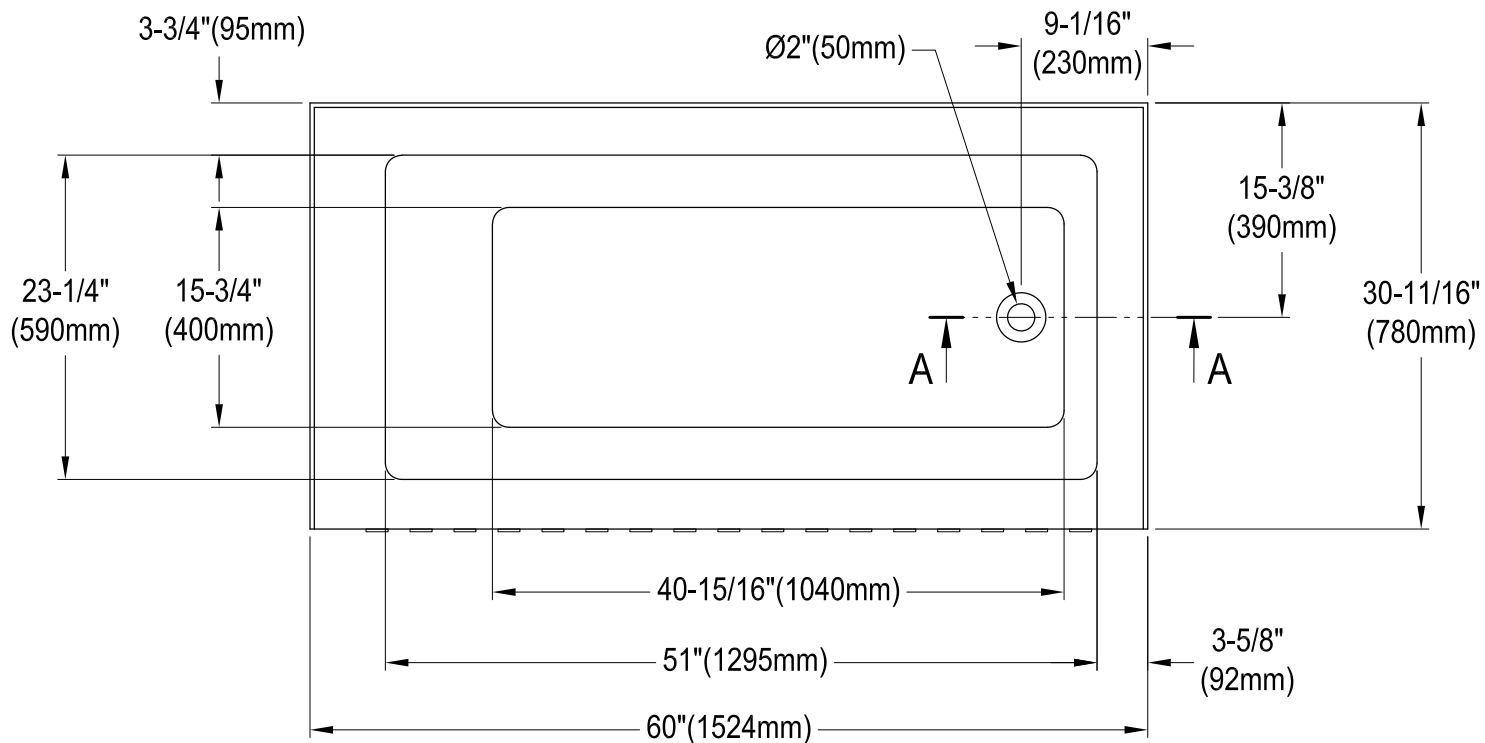

KVTDE603121R0,1,7,8

60" Acrylic Alcove Tub with Right Hand Drain Hole

M10 x 65 (5 pcs)

Section A-A

KVTDE603121R0,1,7,8

60" Sliding Shower Door with 5/16" Thick Tempered Glass, Left Sliding