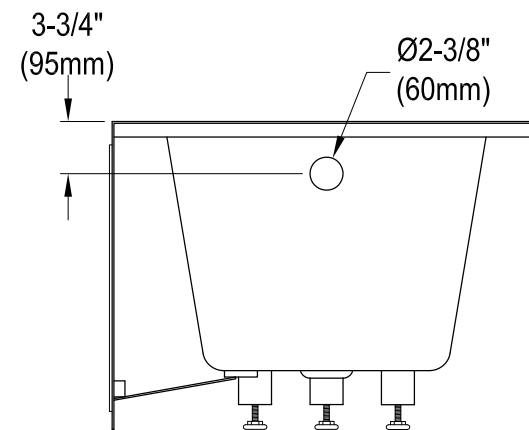

KVTDE603121R0,1,7,8

60" Acrylic Alcove Tub with Right Hand Drain Hole

M10 x 65 (5 pcs)

Section A-A

KVTDE603121R0,1,7,8

60" Sliding Shower Door with 5/16" Thick Tempered Glass, Left Sliding