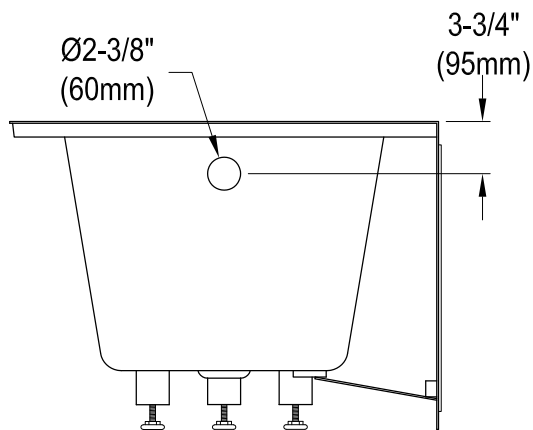

KVTDE603121L0,1,7,8

60" Acrylic Alcove Tub with Left Hand Drain Hole

M10 x 65 (5 pcs)

KVTDE603121L0,1,7,8

60" Sliding Shower Door with 5/16" Thick Tempered Glass, Right Sliding