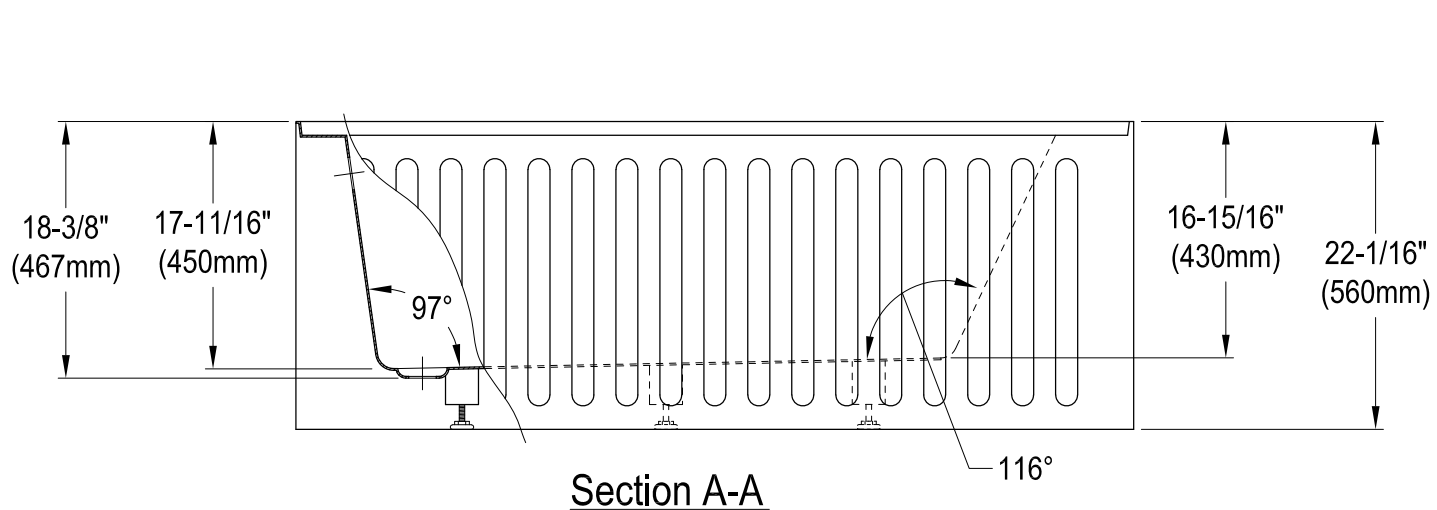

KVTDE603121L0,1,7,8

60" Acrylic Alcove Tub with Left Hand Drain Hole

M10 x 65 (5 pcs)

KVTDE603121L0,1,7,8

60" Sliding Shower Door with 5/16" Thick Tempered Glass, Right Sliding