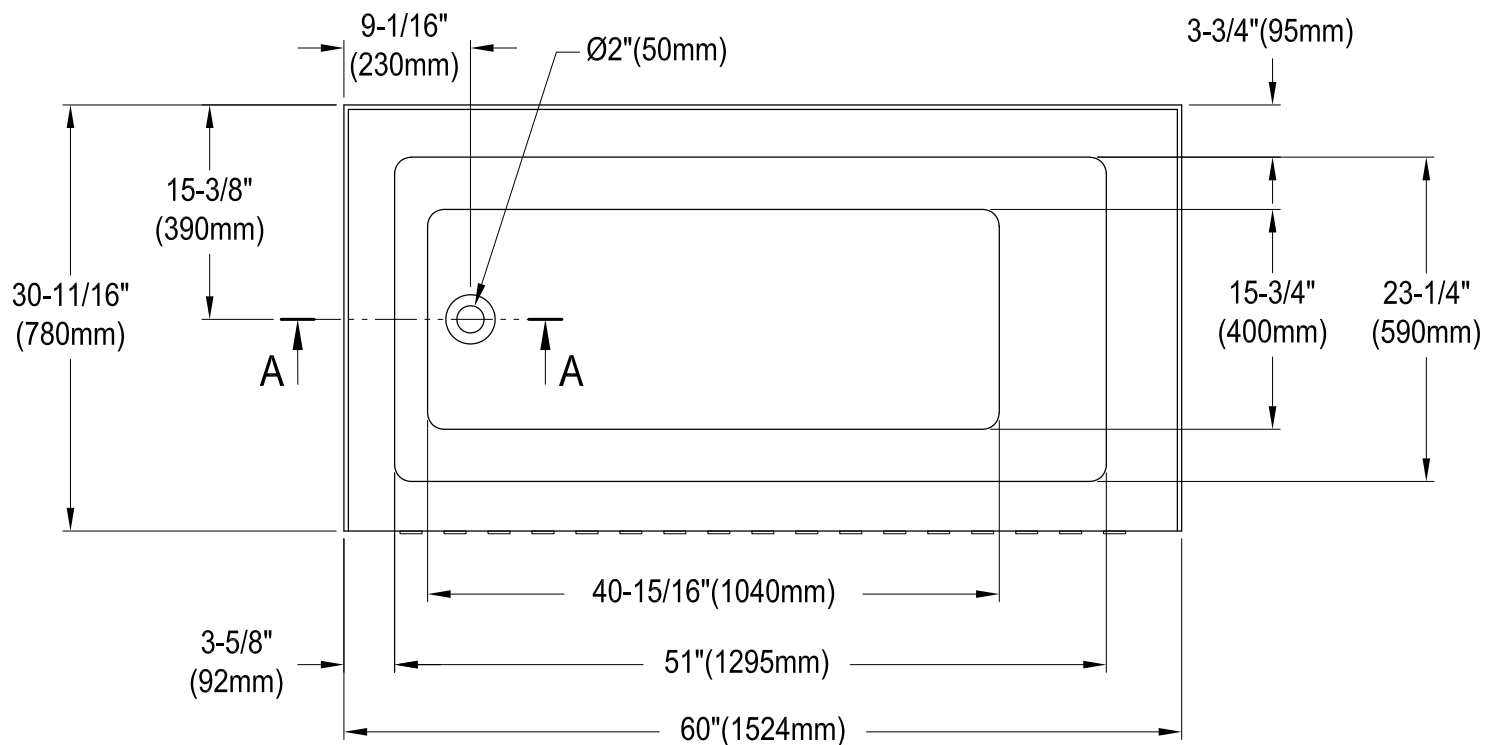

KVTDE603121L0,1,7,8

60" Acrylic Alcove Tub with Left Hand Drain Hole

M10 x 65 (5 pcs)

KVTDE603121L0,1,7,8

60" Sliding Shower Door with 5/16" Thick Tempered Glass, Right Sliding