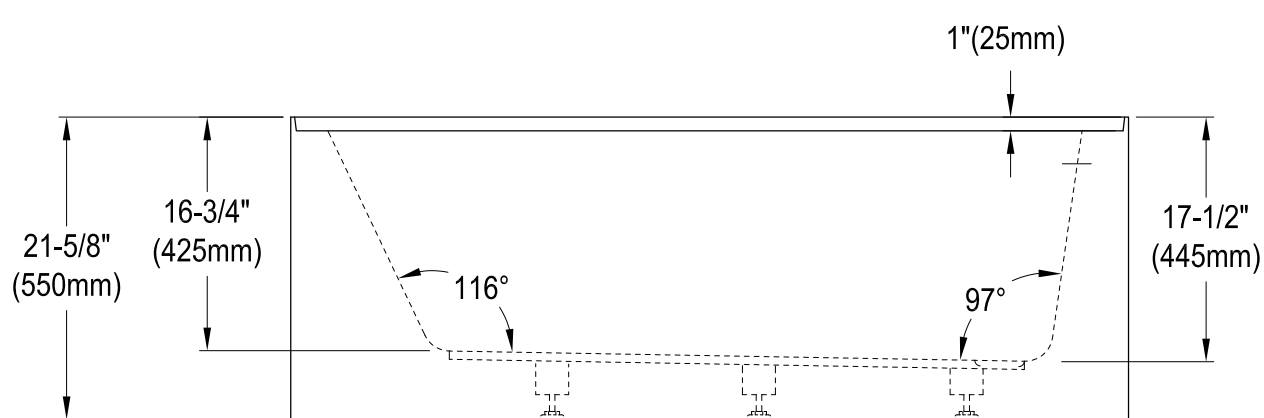

# KVTAP603622R0,1,7,8

60" Acrylic Alcove Tub with Right Hand Drain Hole

M10 x 65 (5 pcs)

Diagram showing five screws used for installation.

# KVTAP603622R0,1,7,8

60" Sliding Shower Door with 5/16" Thick Tempered Glass, Left Sliding