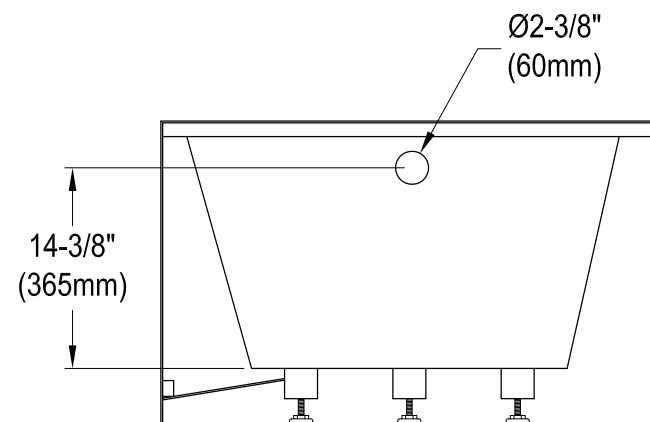

# KVTAP603622R0,1,7,8

60" Acrylic Alcove Tub with Right Hand Drain Hole

M10 x 65 (5 pcs)

Diagram showing five screws used for installation.

# KVTAP603622R0,1,7,8

60" Sliding Shower Door with 5/16" Thick Tempered Glass, Left Sliding