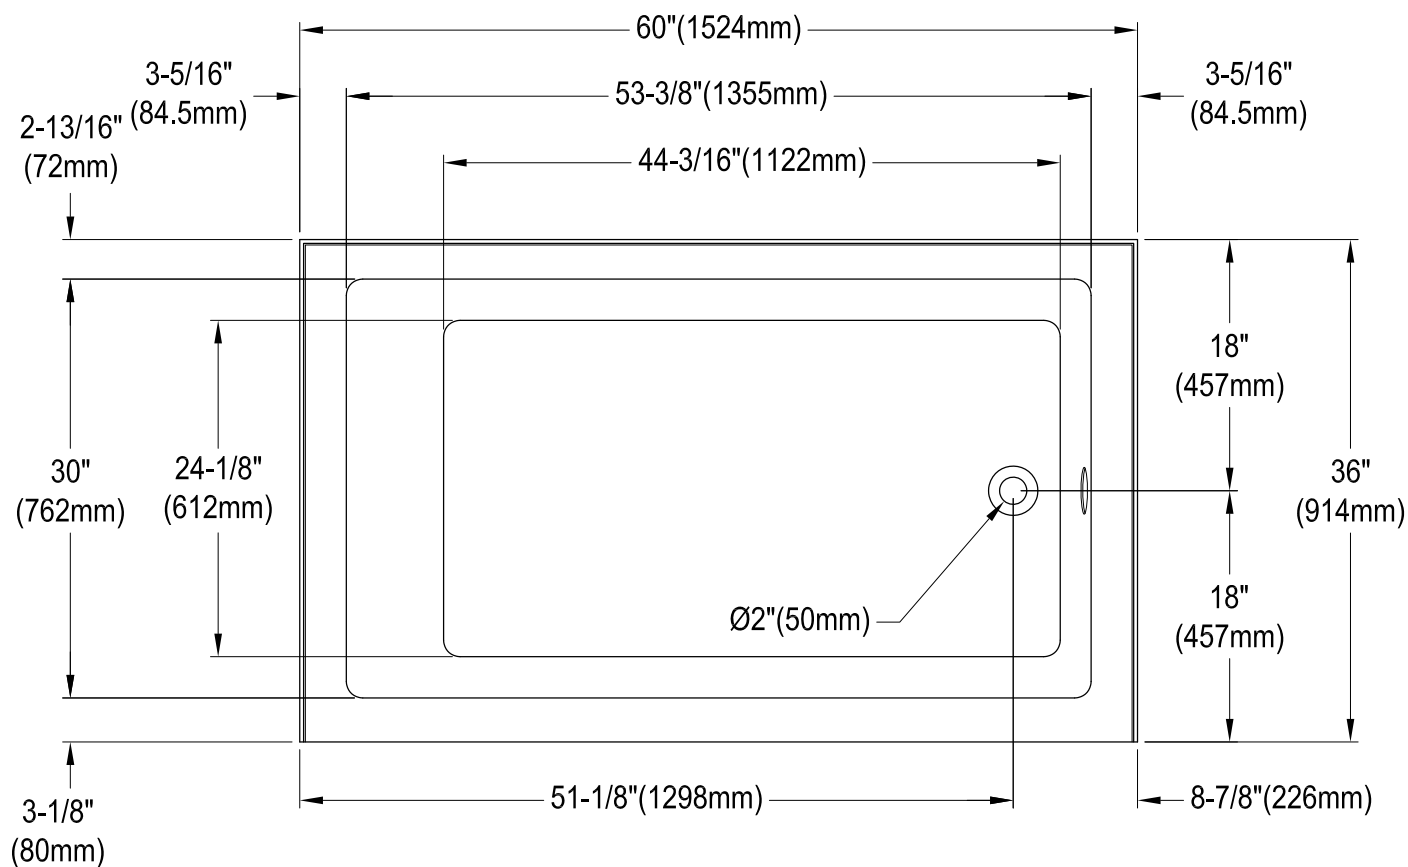

# KVTAP603622R0,1,7,8

60" Acrylic Alcove Tub with Right Hand Drain Hole

M10 x 65 (5 pcs)

Diagram showing five screws used for installation.

# KVTAP603622R0,1,7,8

60" Sliding Shower Door with 5/16" Thick Tempered Glass, Left Sliding