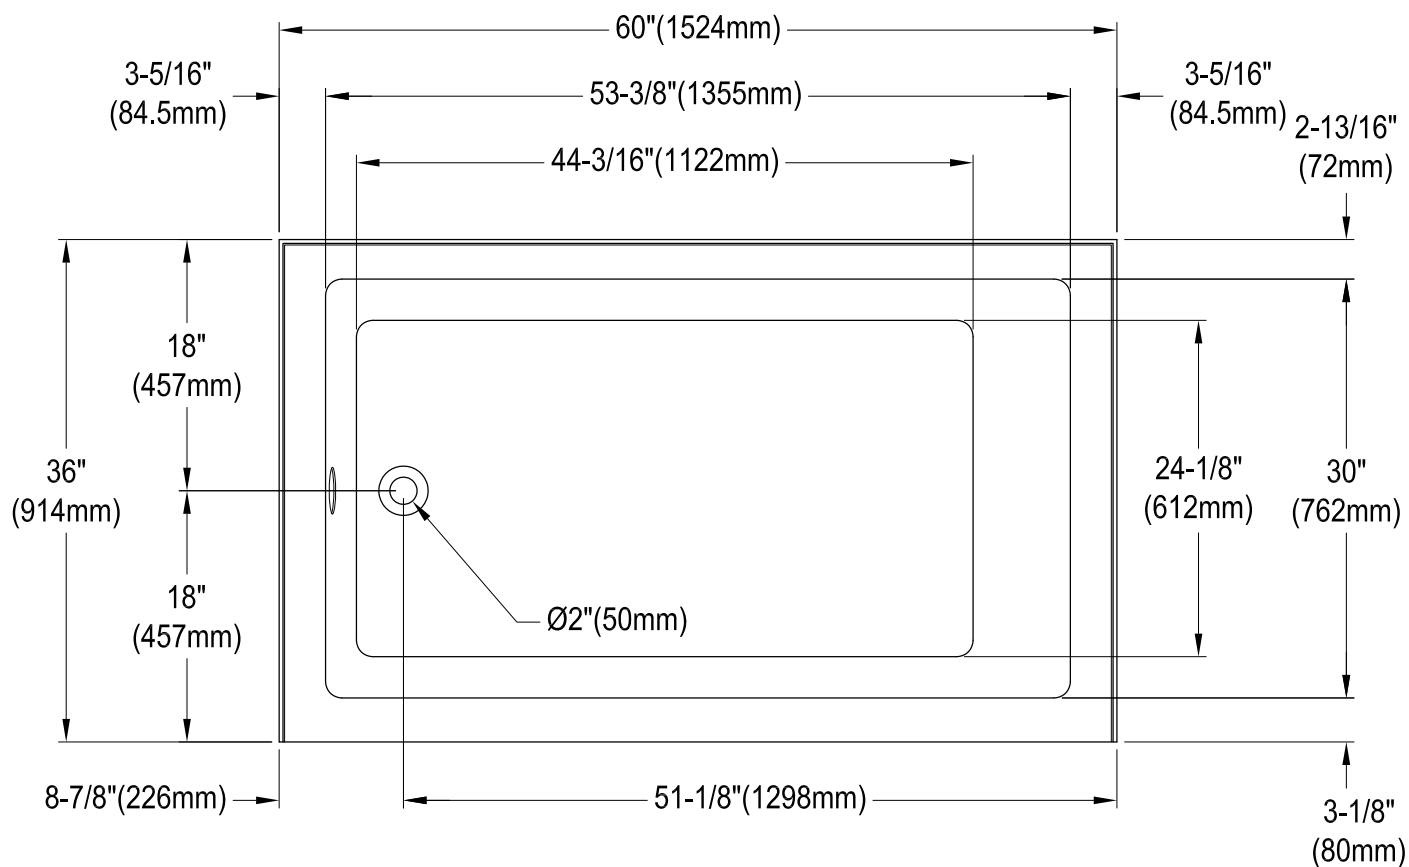

# KVTAP603622L0,1,7,8

60" Acrylic Alcove Tub with Left Hand Drain Hole

M10 x 65 (5 pcs)

# KVTAP603622L0,1,7,8

60" Sliding Shower Door with 5/16" Thick Tempered Glass, Right Sliding