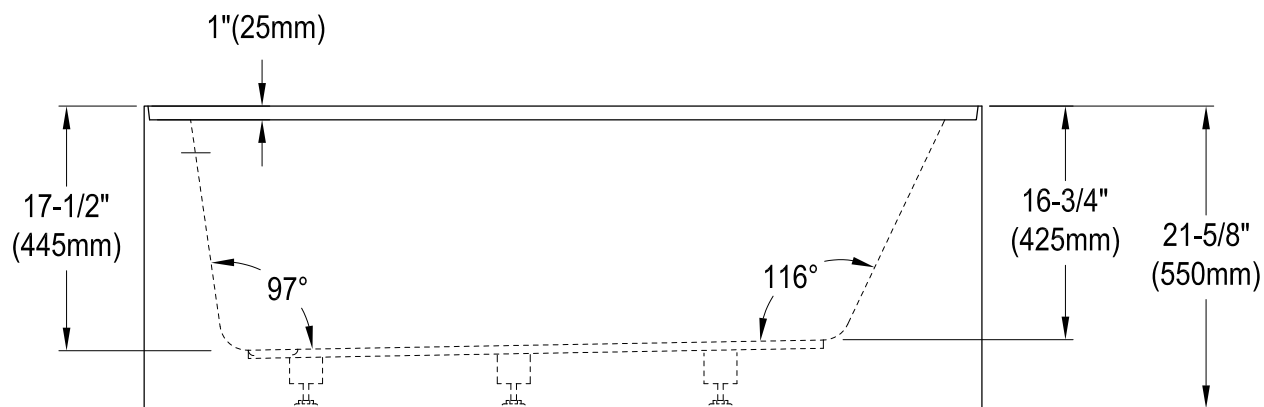

# KVTAP603622L0,1,7,8

60" Acrylic Alcove Tub with Left Hand Drain Hole

M10 x 65 (5 pcs)

# KVTAP603622L0,1,7,8

60" Sliding Shower Door with 5/16" Thick Tempered Glass, Right Sliding