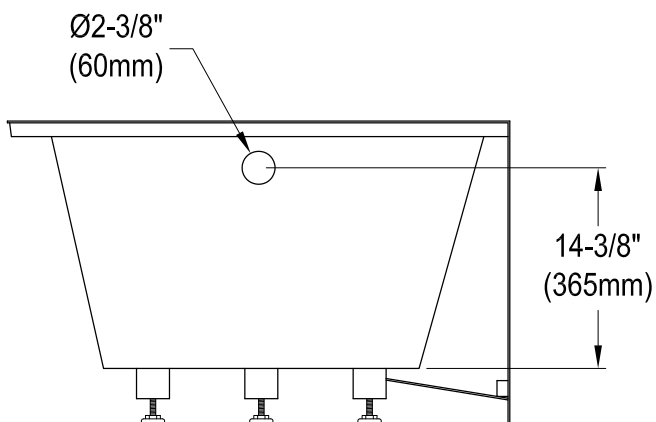

# KVTAP603622L0,1,7,8

60" Acrylic Alcove Tub with Left Hand Drain Hole

M10 x 65 (5 pcs)

# KVTAP603622L0,1,7,8

60" Sliding Shower Door with 5/16" Thick Tempered Glass, Right Sliding