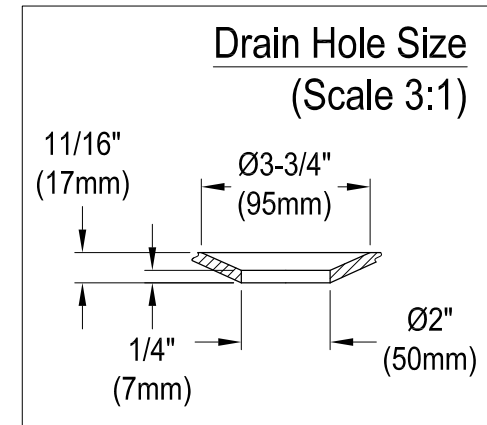

KVTAP6032R220,1,7,8

60" Acrylic Alcove Tub with Right Hand Drain Hole

M10 x 60 (2 pcs)
M10 x 45 (2 pcs)

KVTAP6032R220,1,7,8

60" Sliding Shower Door with 5/16" Thick Tempered Glass, Left Sliding