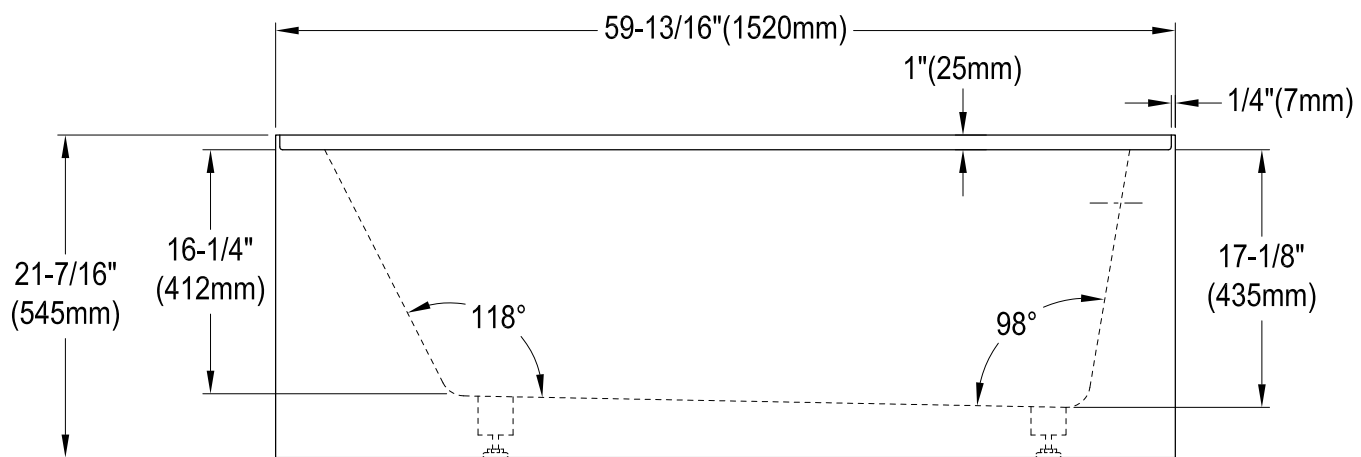

KVTAP6032R220,1,7,8

60" Acrylic Alcove Tub with Right Hand Drain Hole

M10 x 60 (2 pcs)
M10 x 45 (2 pcs)

KVTAP6032R220,1,7,8

60" Sliding Shower Door with 5/16" Thick Tempered Glass, Left Sliding