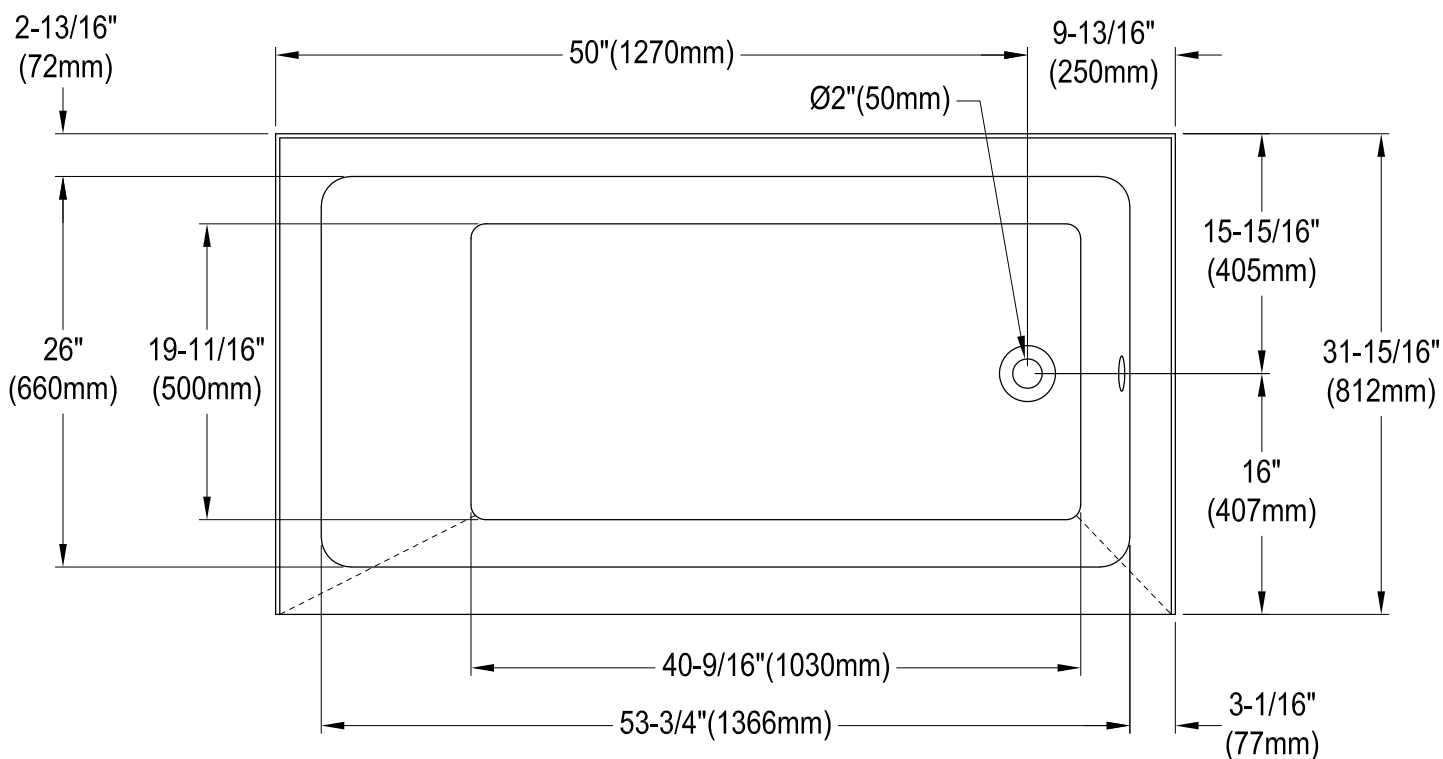

KVTAP6032R220,1,7,8

60" Acrylic Alcove Tub with Right Hand Drain Hole

M10 x 60 (2 pcs)
M10 x 45 (2 pcs)

KVTAP6032R220,1,7,8

60" Sliding Shower Door with 5/16" Thick Tempered Glass, Left Sliding