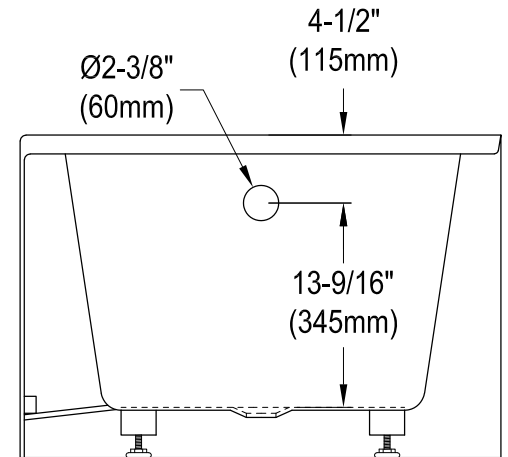

KVTAP6032R220,1,7,8

60" Acrylic Alcove Tub with Right Hand Drain Hole

M10 x 60 (2 pcs)
M10 x 45 (2 pcs)

KVTAP6032R220,1,7,8

60" Sliding Shower Door with 5/16" Thick Tempered Glass, Left Sliding