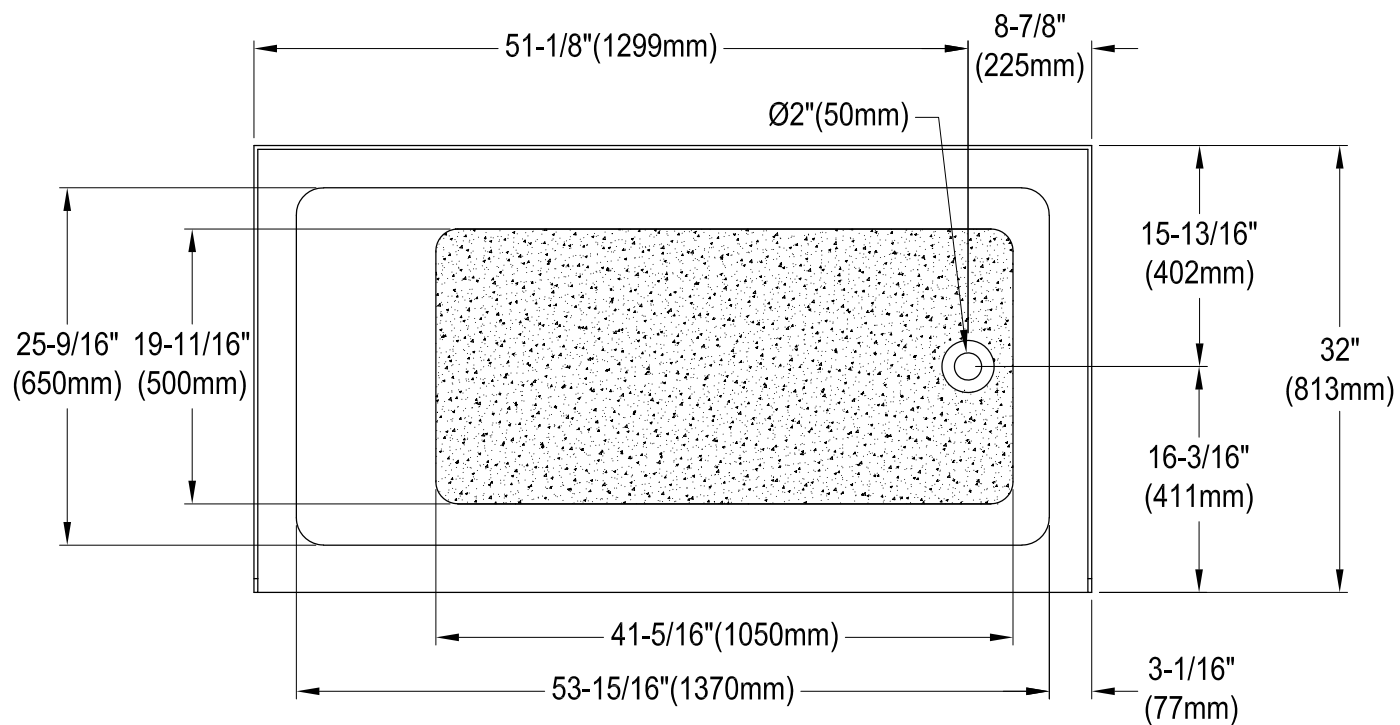

KVTAP6032R22C0,1,7,8

60" Acrylic Anti-Skid Alcove Tub with Right Hand Drain Hole

M10 x 60 (2 pcs)
M10 x 45 (2 pcs)

KVTAP6032R22C0,1,7,8

60" Sliding Shower Door with 5/16" Thick Tempered Glass, Left Sliding