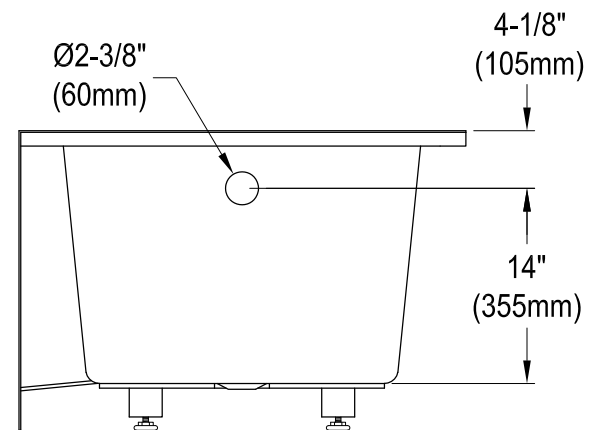

KVTAP6032R22C0,1,7,8

60" Acrylic Anti-Skid Alcove Tub with Right Hand Drain Hole

M10 x 60 (2 pcs)
M10 x 45 (2 pcs)

KVTAP6032R22C0,1,7,8

60" Sliding Shower Door with 5/16" Thick Tempered Glass, Left Sliding