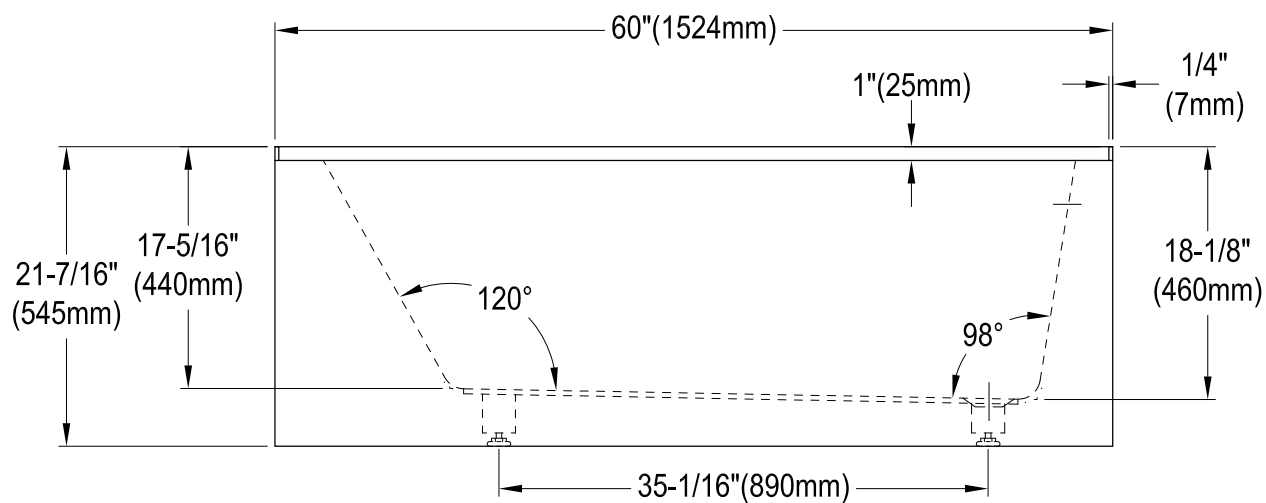

KVTAP6032R22C0,1,7,8

60" Acrylic Anti-Skid Alcove Tub with Right Hand Drain Hole

M10 x 60 (2 pcs)
M10 x 45 (2 pcs)

KVTAP6032R22C0,1,7,8

60" Sliding Shower Door with 5/16" Thick Tempered Glass, Left Sliding