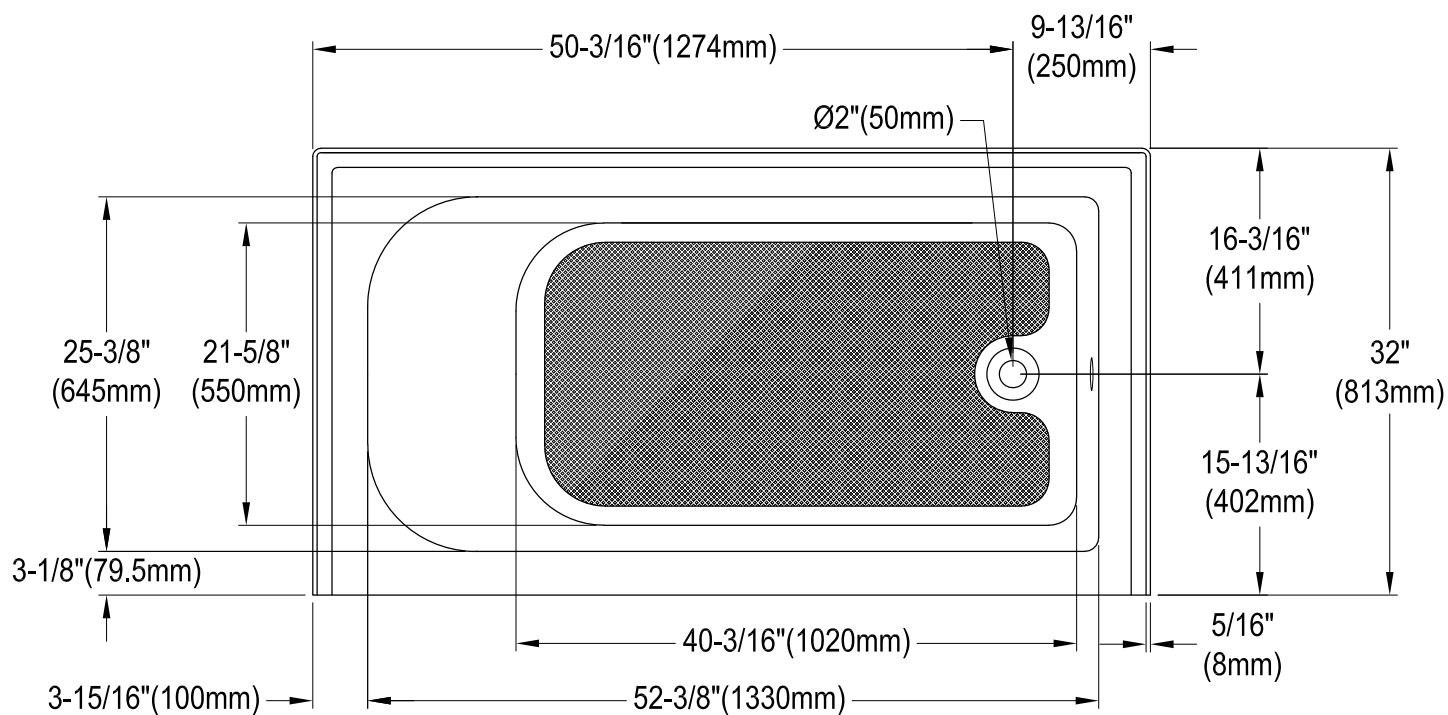

# KVTAP6032R21A0,1,7,8

60" Acrylic Anti-Skid Alcove Tub with Right Hand Drain Hole

M10 x 60 (2 pcs)  
M10 x 45 (2 pcs)

Four icons representing the hardware: two screws (M10 x 60 and M10 x 45) and two spacers.

# KVTAP6032R21A0,1,7,8

60" Sliding Shower Door with 5/16" Thick Tempered Glass, Left Sliding