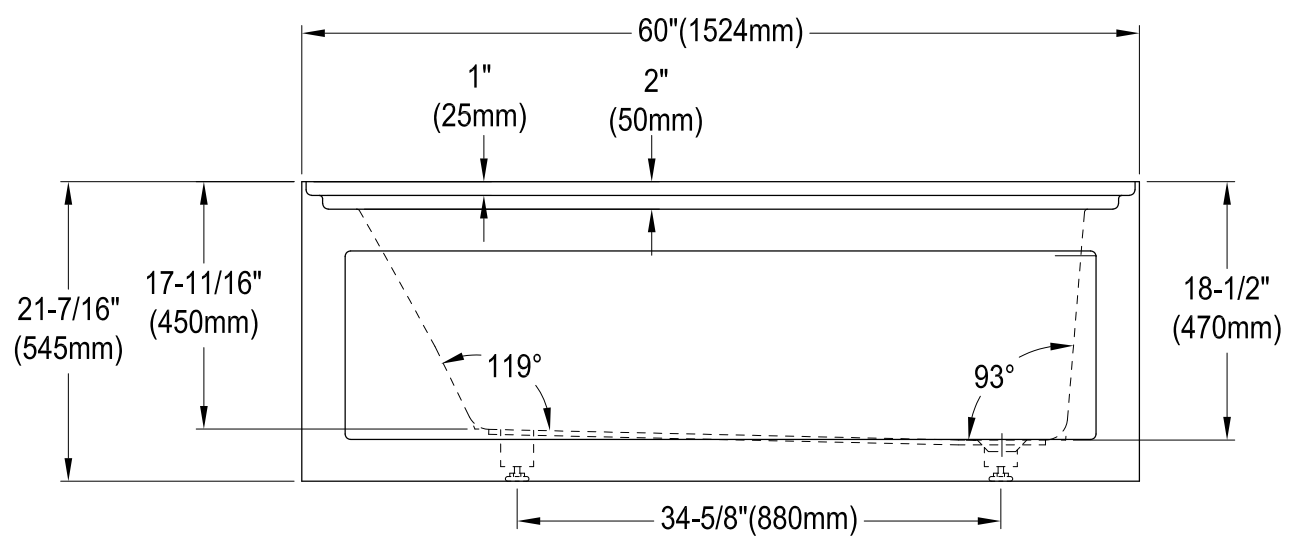

# KVTAP6032R21A0,1,7,8

60" Acrylic Anti-Skid Alcove Tub with Right Hand Drain Hole

M10 x 60 (2 pcs)  
M10 x 45 (2 pcs)

Four icons representing the hardware: two screws (M10 x 60 and M10 x 45) and two spacers.

# KVTAP6032R21A0,1,7,8

60" Sliding Shower Door with 5/16" Thick Tempered Glass, Left Sliding