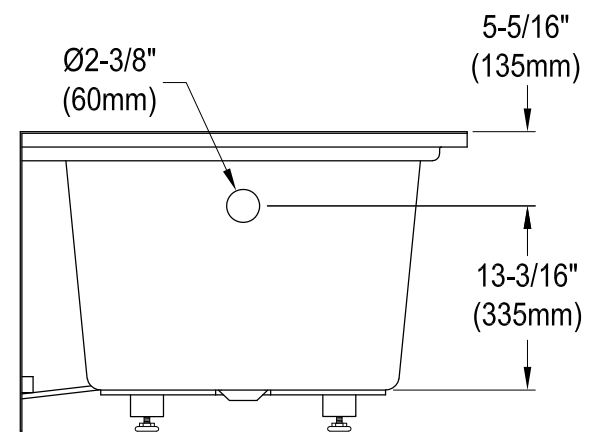

# KVTAP6032R21A0,1,7,8

60" Acrylic Anti-Skid Alcove Tub with Right Hand Drain Hole

M10 x 60 (2 pcs)  
M10 x 45 (2 pcs)

Four icons representing the hardware: two screws (M10 x 60 and M10 x 45) and two spacers.

# KVTAP6032R21A0,1,7,8

60" Sliding Shower Door with 5/16" Thick Tempered Glass, Left Sliding