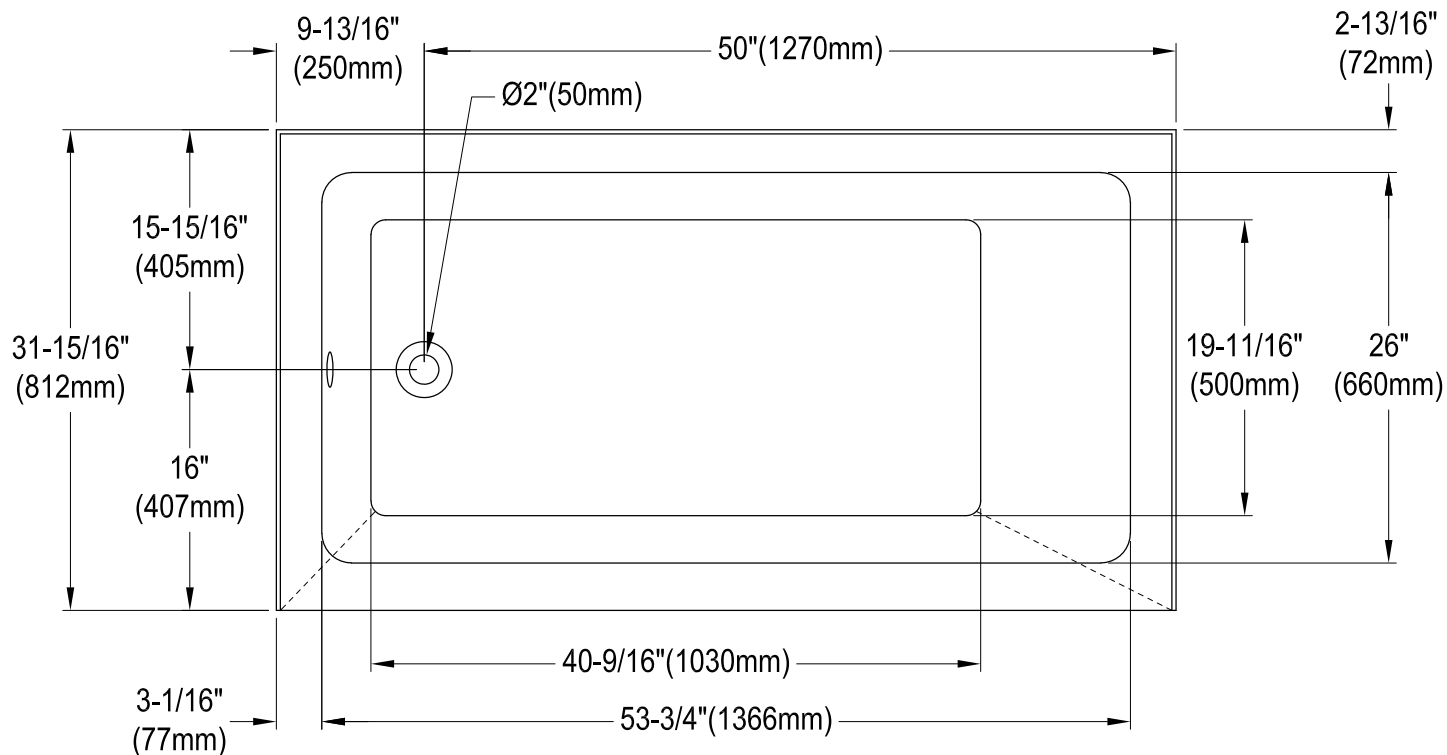

# KVTAP6032L220,1,7,8

60" Acrylic Alcove Tub with Left Hand Drain Hole

M10 x 60 (2 pcs)  
M10 x 45 (2 pcs)

Drain Hole Size  
(Scale 3:1)

# KVTAP6032L220,1,7,8

60" Sliding Shower Door with 5/16" Thick Tempered Glass, Right Sliding