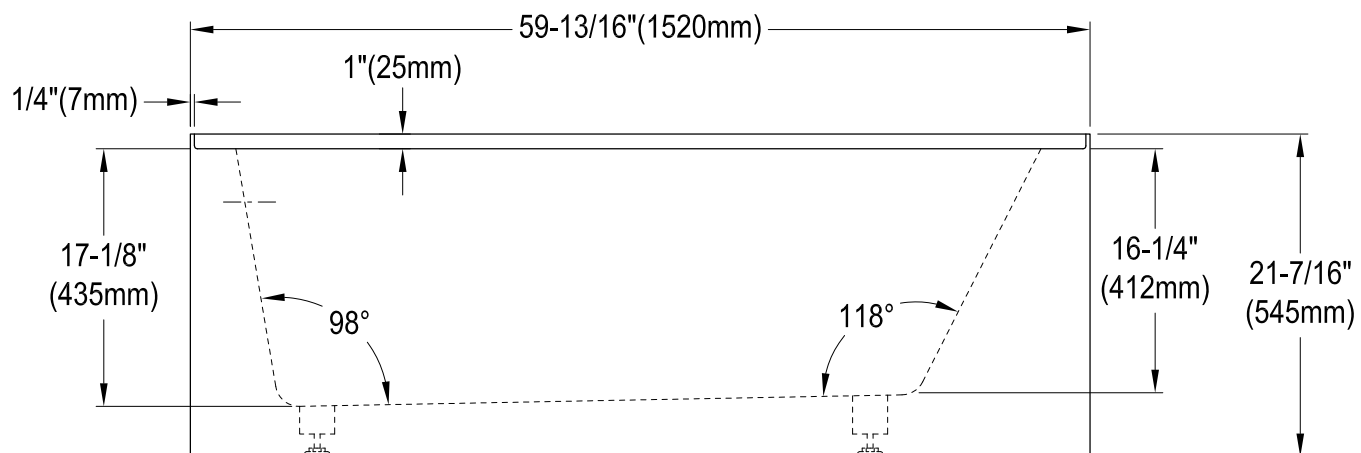

# KVTAP6032L220,1,7,8

60" Acrylic Alcove Tub with Left Hand Drain Hole

M10 x 60 (2 pcs)  
M10 x 45 (2 pcs)

Drain Hole Size  
(Scale 3:1)

# KVTAP6032L220,1,7,8

60" Sliding Shower Door with 5/16" Thick Tempered Glass, Right Sliding