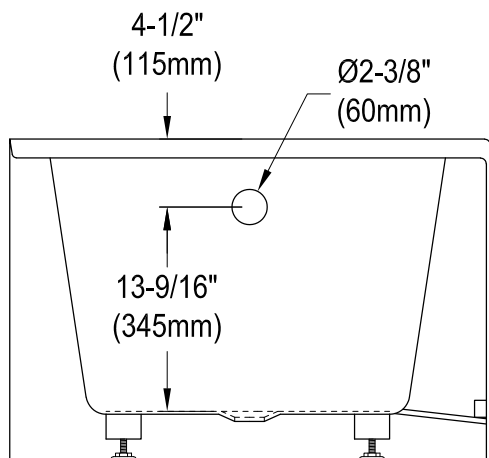

# KVTAP6032L220,1,7,8

60" Acrylic Alcove Tub with Left Hand Drain Hole

M10 x 60 (2 pcs)  
M10 x 45 (2 pcs)

Drain Hole Size  
(Scale 3:1)

# KVTAP6032L220,1,7,8

60" Sliding Shower Door with 5/16" Thick Tempered Glass, Right Sliding