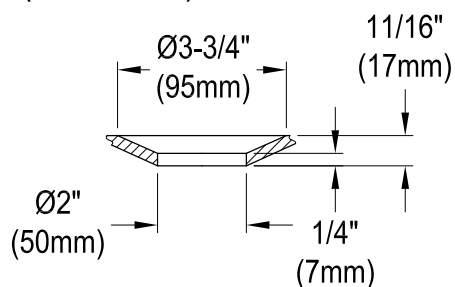

# KVTAP6032L220,1,7,8

60" Acrylic Alcove Tub with Left Hand Drain Hole

M10 x 60 (2 pcs)  
M10 x 45 (2 pcs)

Drain Hole Size  
(Scale 3:1)

# KVTAP6032L220,1,7,8

60" Sliding Shower Door with 5/16" Thick Tempered Glass, Right Sliding