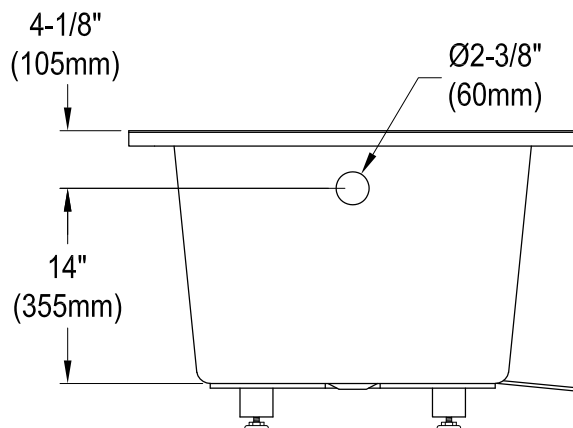

KVTAP6032L22C0,1,7,8

60" Acrylic Anti-Skid Alcove Tub with Left Hand Drain Hole

M10 x 60 (2 pcs)

M10 x 45 (2 pcs)

KVTAP6032L22C0,1,7,8

60" Sliding Shower Door with 5/16" Thick Tempered Glass, Right Sliding