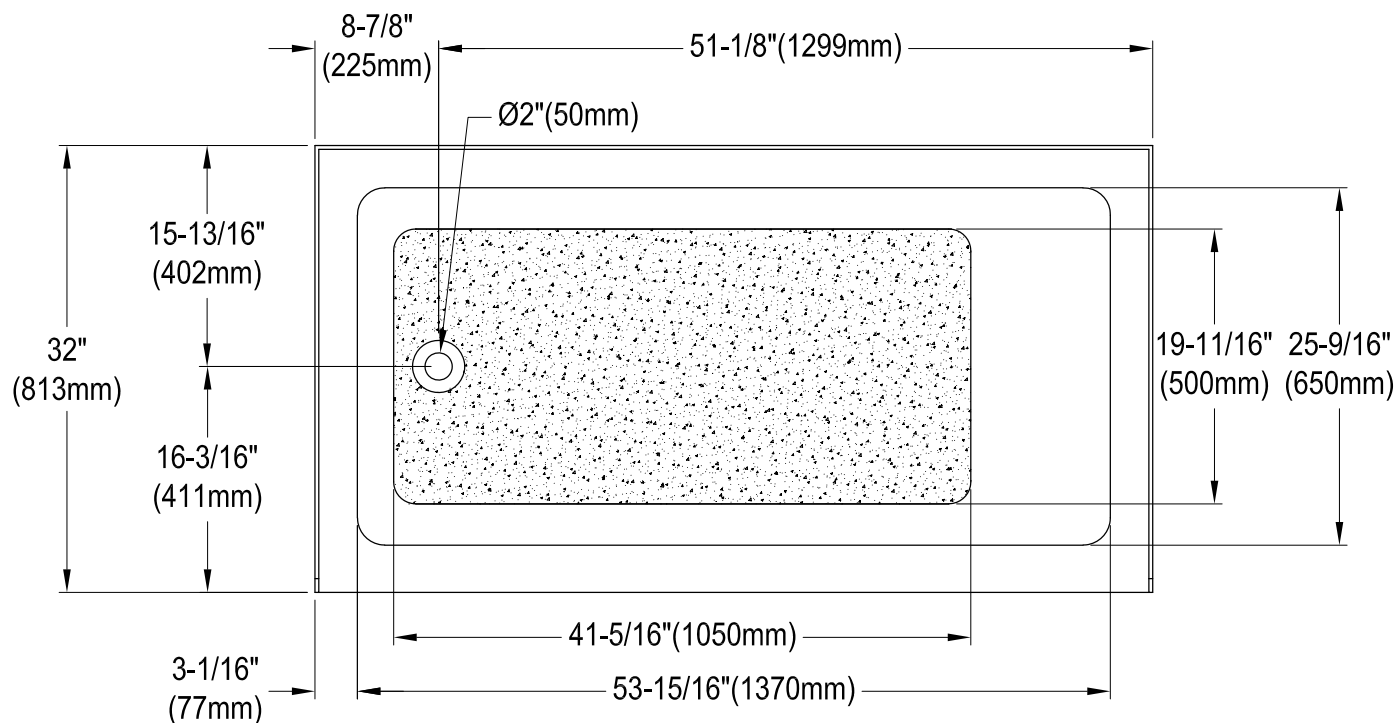

KVTAP6032L22C0,1,7,8

60" Acrylic Anti-Skid Alcove Tub with Left Hand Drain Hole

M10 x 60 (2 pcs)

M10 x 45 (2 pcs)

KVTAP6032L22C0,1,7,8

60" Sliding Shower Door with 5/16" Thick Tempered Glass, Right Sliding