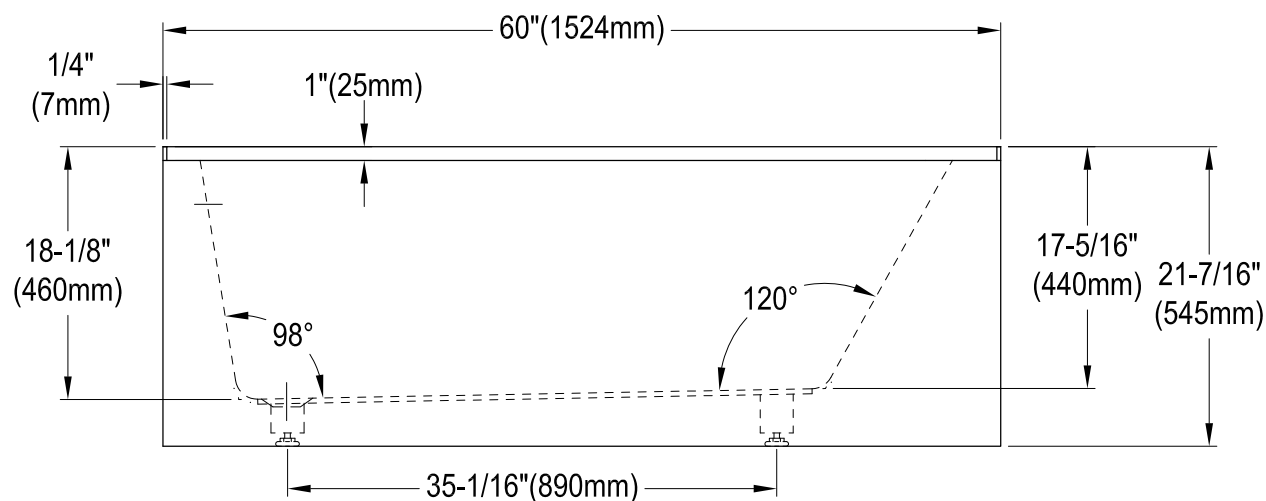

KVTAP6032L22C0,1,7,8

60" Acrylic Anti-Skid Alcove Tub with Left Hand Drain Hole

M10 x 60 (2 pcs)

M10 x 45 (2 pcs)

KVTAP6032L22C0,1,7,8

60" Sliding Shower Door with 5/16" Thick Tempered Glass, Right Sliding