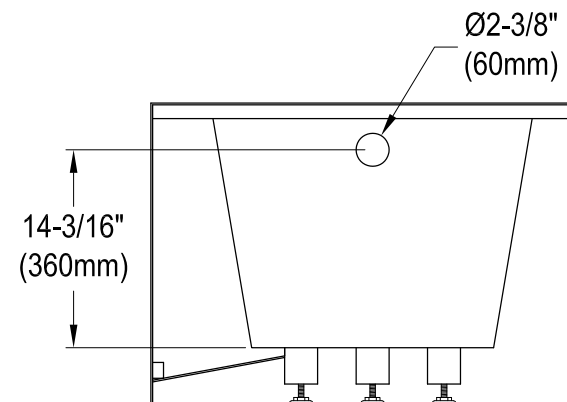

KVTAP603222R0,1,7,8

60" Acrylic Alcove Tub with Right Hand Drain Hole

M10 x 65 (5 pcs)

Drain Hole Size
(Scale 3:1)

KVTAP603222R0,1,7,8

60" Sliding Shower Door with 5/16" Thick Tempered Glass, Left Sliding