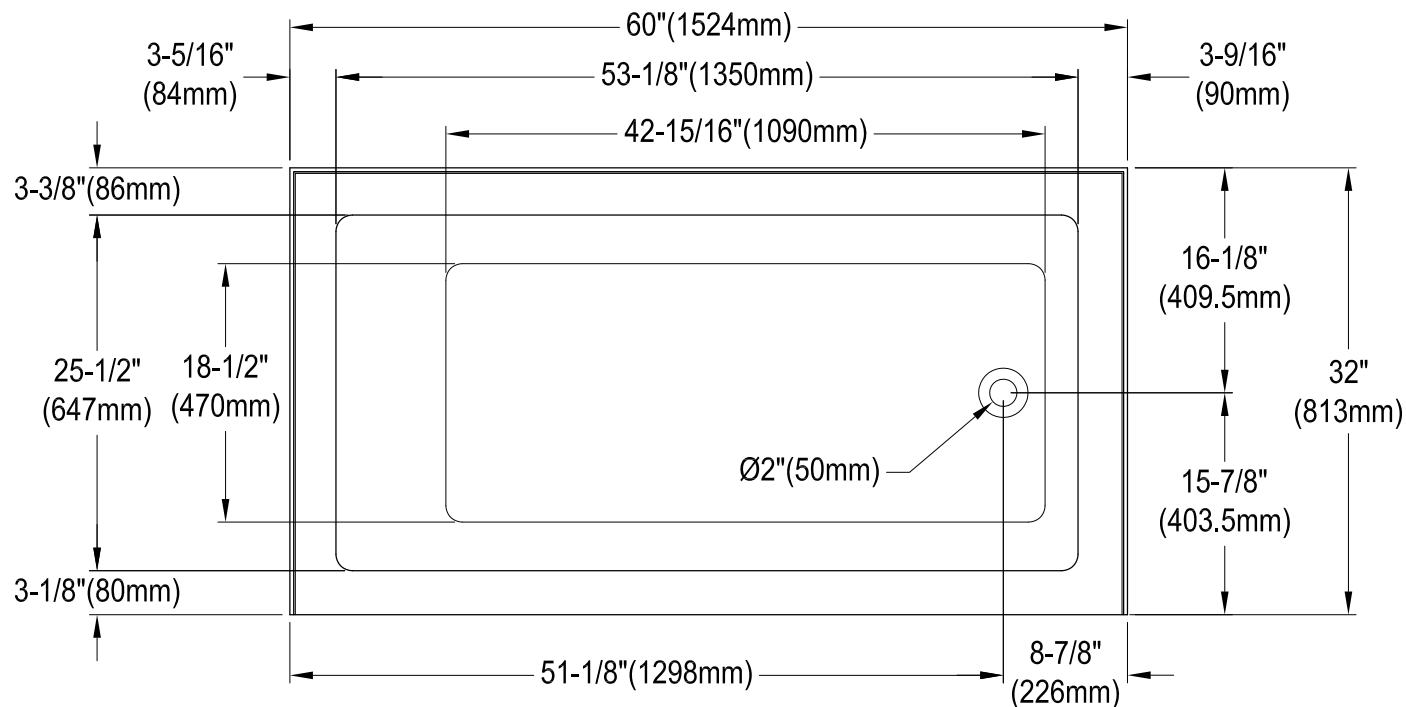

KVTAP603222R0,1,7,8

60" Acrylic Alcove Tub with Right Hand Drain Hole

M10 x 65 (5 pcs)

Drain Hole Size
(Scale 3:1)

KVTAP603222R0,1,7,8

60" Sliding Shower Door with 5/16" Thick Tempered Glass, Left Sliding