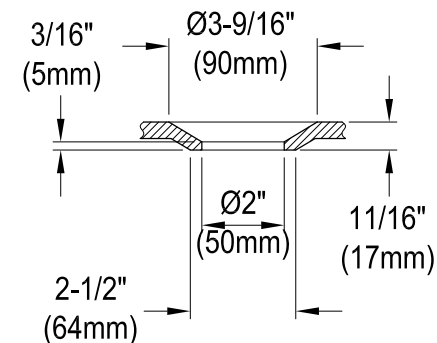

KVTAP603222R0,1,7,8

60" Acrylic Alcove Tub with Right Hand Drain Hole

M10 x 65 (5 pcs)

Drain Hole Size
(Scale 3:1)

KVTAP603222R0,1,7,8

60" Sliding Shower Door with 5/16" Thick Tempered Glass, Left Sliding