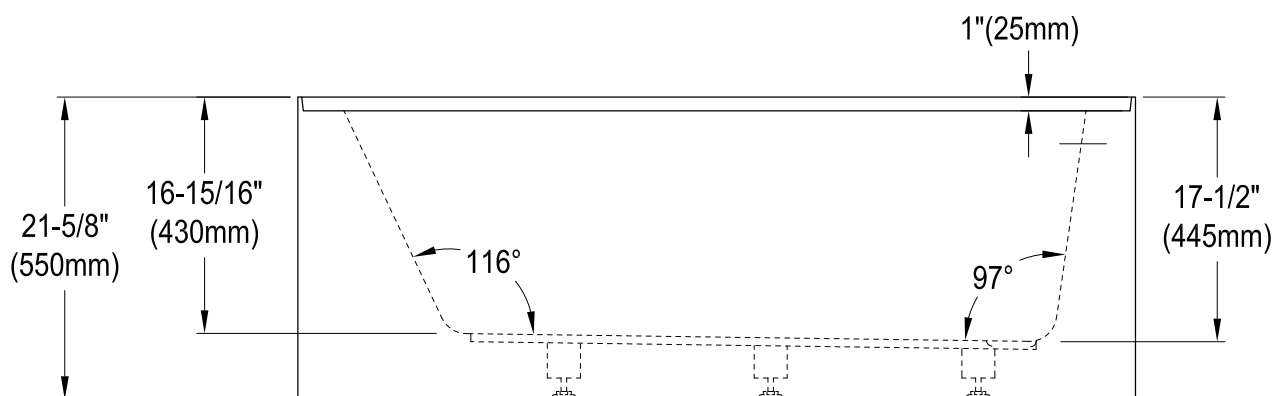

KVTAP603222R0,1,7,8

60" Acrylic Alcove Tub with Right Hand Drain Hole

M10 x 65 (5 pcs)

Drain Hole Size
(Scale 3:1)

KVTAP603222R0,1,7,8

60" Sliding Shower Door with 5/16" Thick Tempered Glass, Left Sliding