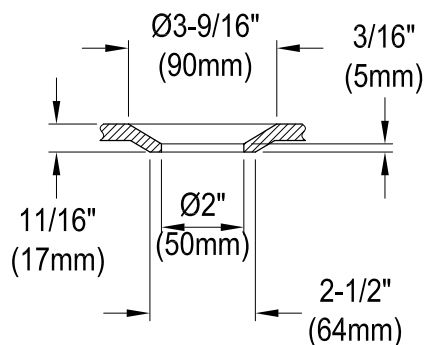

KVTAP603222L0,1,7,8

60" Acrylic Alcove Tub with Left Hand Drain Hole

M10 x 65 (5 pcs)

Drain Hole Size
(Scale 3:1)

KVTAP603222L0,1,7,8

60" Sliding Shower Door with 5/16" Thick Tempered Glass, Right Sliding