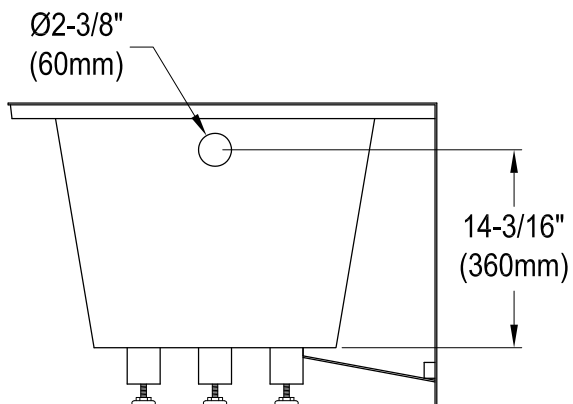

KVTAP603222L0,1,7,8

60" Acrylic Alcove Tub with Left Hand Drain Hole

M10 x 65 (5 pcs)

Drain Hole Size
(Scale 3:1)

KVTAP603222L0,1,7,8

60" Sliding Shower Door with 5/16" Thick Tempered Glass, Right Sliding