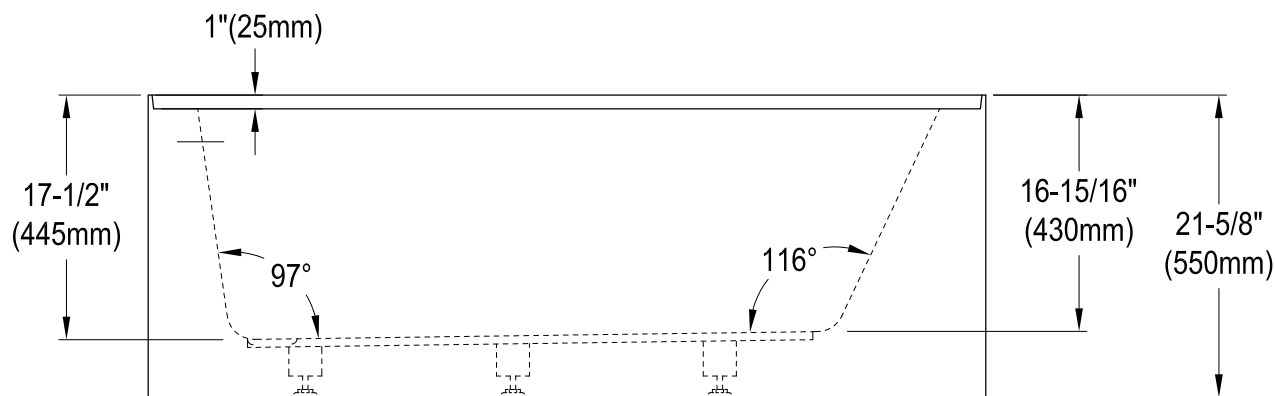

KVTAP603222L0,1,7,8

60" Acrylic Alcove Tub with Left Hand Drain Hole

M10 x 65 (5 pcs)

Drain Hole Size
(Scale 3:1)

KVTAP603222L0,1,7,8

60" Sliding Shower Door with 5/16" Thick Tempered Glass, Right Sliding