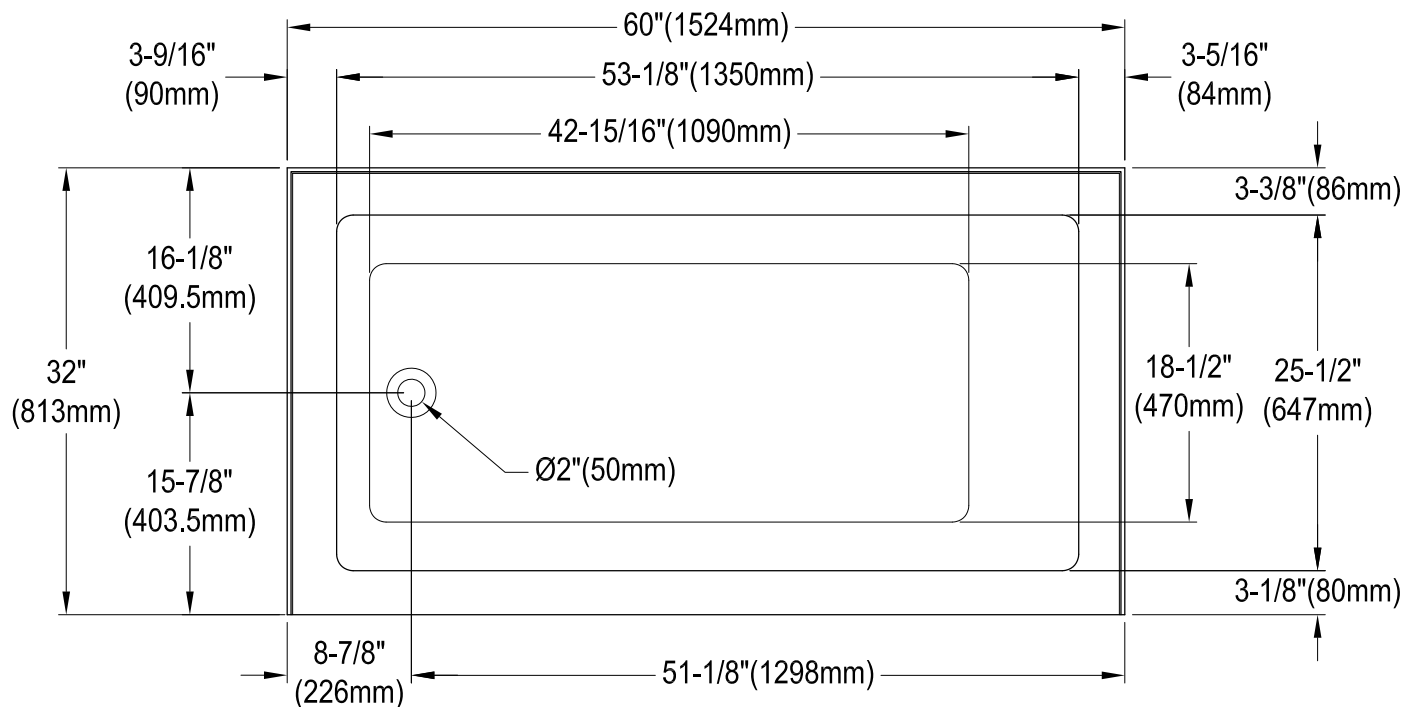

KVTAP603222L0,1,7,8

60" Acrylic Alcove Tub with Left Hand Drain Hole

M10 x 65 (5 pcs)

Drain Hole Size
(Scale 3:1)

KVTAP603222L0,1,7,8

60" Sliding Shower Door with 5/16" Thick Tempered Glass, Right Sliding