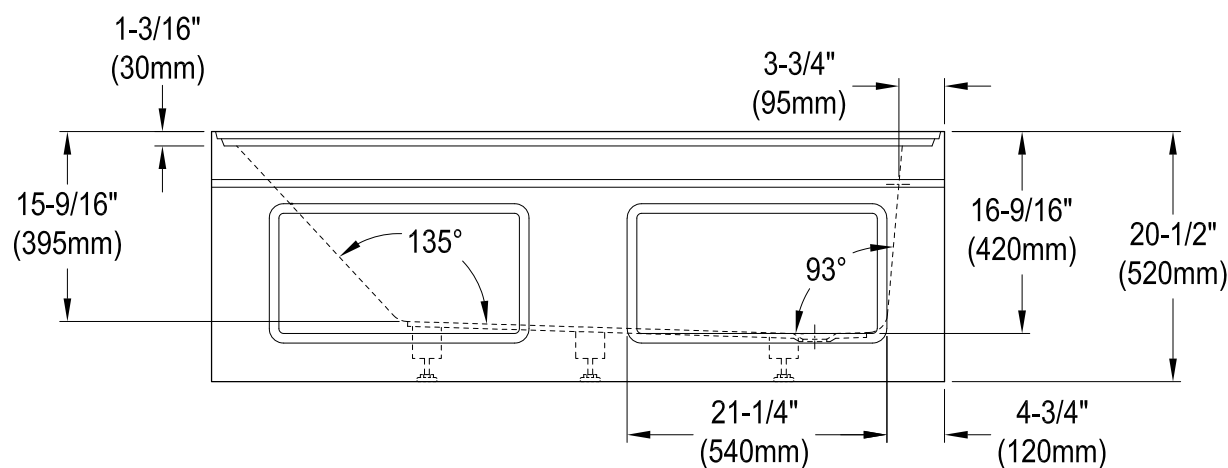

KVTAP603220CR0,1,7,8

60" Acrylic Anti-Skid Alcove Tub with Right Hand Drain Hole

M10 x 65 (5 pcs)

Diagram showing five screws used for installation.

KVTAP603220CR0,1,7,8

60" Sliding Shower Door with 5/16" Thick Tempered Glass, Left Sliding