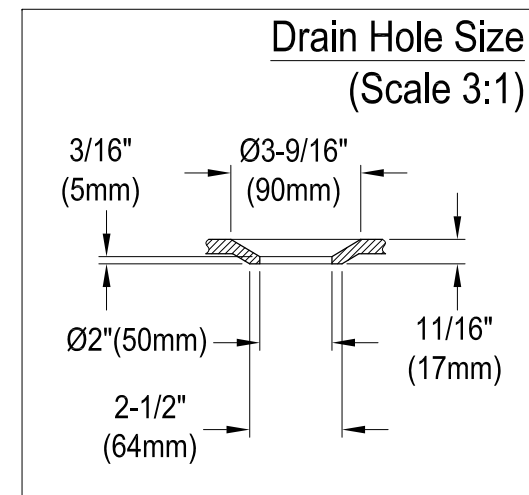

KVTAP603220CR0,1,7,8

60" Acrylic Anti-Skid Alcove Tub with Right Hand Drain Hole

M10 x 65 (5 pcs)

Diagram showing five screws used for installation.

KVTAP603220CR0,1,7,8

60" Sliding Shower Door with 5/16" Thick Tempered Glass, Left Sliding