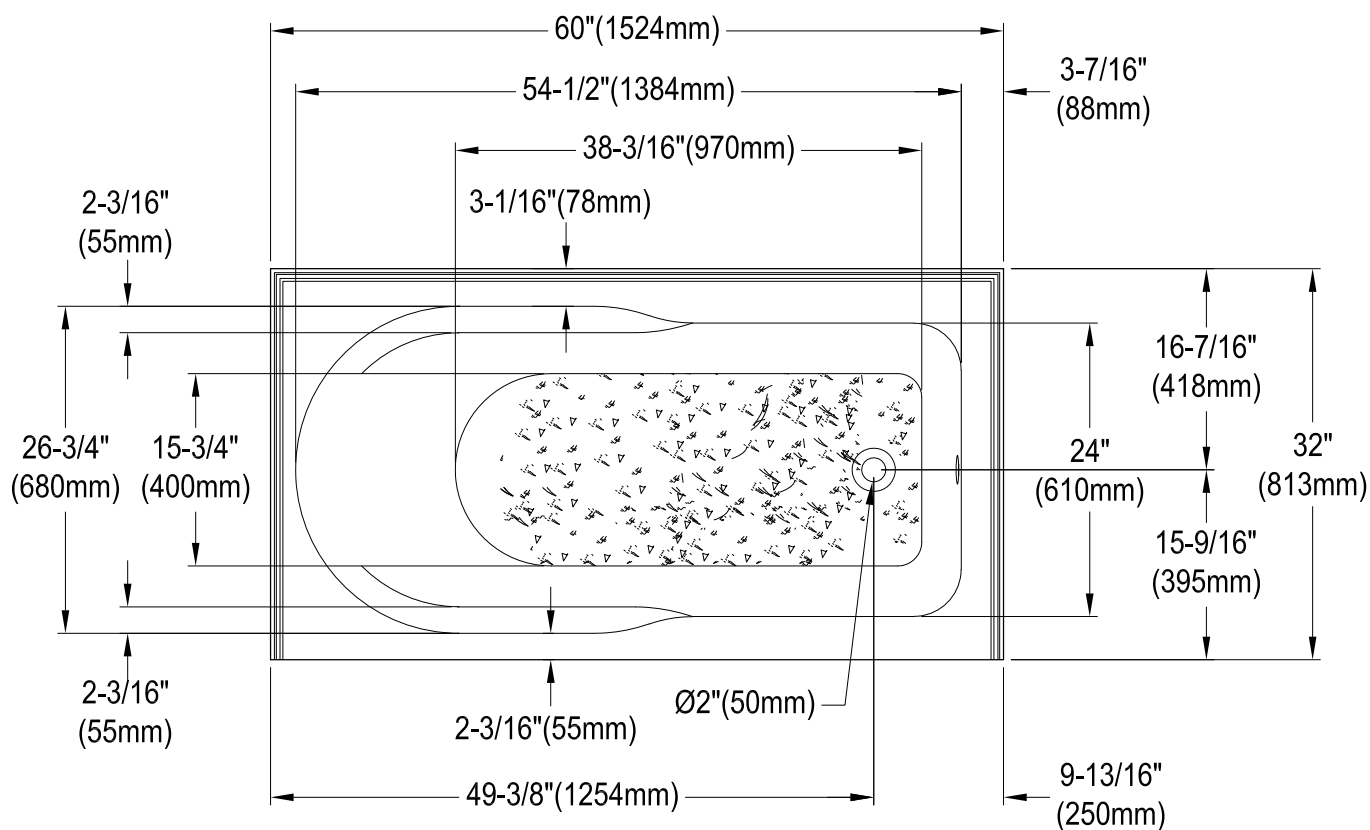

KVTAP603220CR0,1,7,8

60" Acrylic Anti-Skid Alcove Tub with Right Hand Drain Hole

M10 x 65 (5 pcs)

Diagram showing five screws used for installation.

KVTAP603220CR0,1,7,8

60" Sliding Shower Door with 5/16" Thick Tempered Glass, Left Sliding