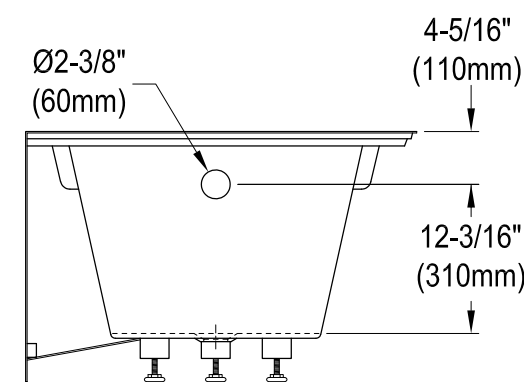

KVTAP603220CR0,1,7,8

60" Acrylic Anti-Skid Alcove Tub with Right Hand Drain Hole

M10 x 65 (5 pcs)

Diagram showing five screws used for installation.

KVTAP603220CR0,1,7,8

60" Sliding Shower Door with 5/16" Thick Tempered Glass, Left Sliding