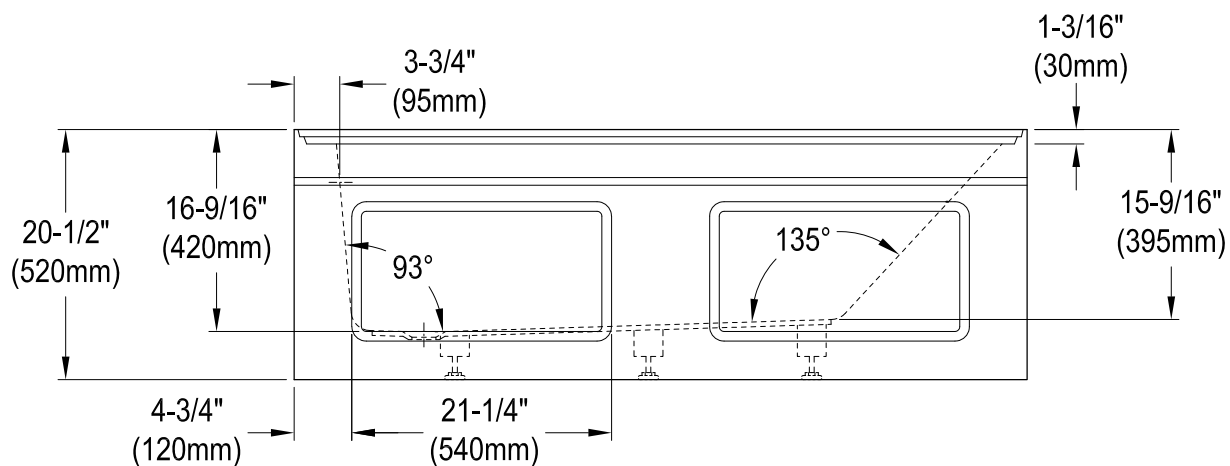

KVTAP603220CLO,1,7,8

60" Acrylic Anti-Skid Alcove Tub with Left Hand Drain Hole

M10 x 65 (5 pcs)

Drain Hole Size
(Scale 3:1)

KVTAP603220CL0,1,7,8

60" Sliding Shower Door with 5/16" Thick Tempered Glass, Right Sliding