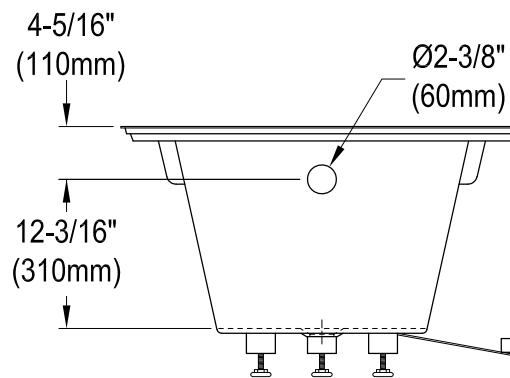

KVTAP603220CLO,1,7,8

60" Acrylic Anti-Skid Alcove Tub with Left Hand Drain Hole

M10 x 65 (5 pcs)

Drain Hole Size
(Scale 3:1)

KVTAP603220CL0,1,7,8

60" Sliding Shower Door with 5/16" Thick Tempered Glass, Right Sliding