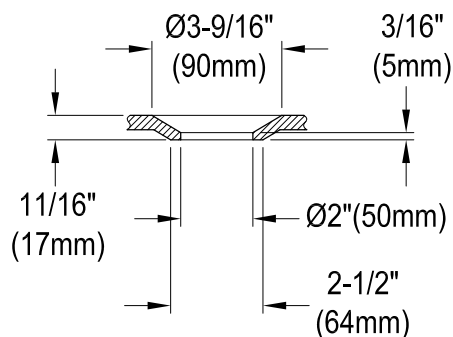

KVTAP603220CLO,1,7,8

60" Acrylic Anti-Skid Alcove Tub with Left Hand Drain Hole

M10 x 65 (5 pcs)

Drain Hole Size
(Scale 3:1)

KVTAP603220CL0,1,7,8

60" Sliding Shower Door with 5/16" Thick Tempered Glass, Right Sliding