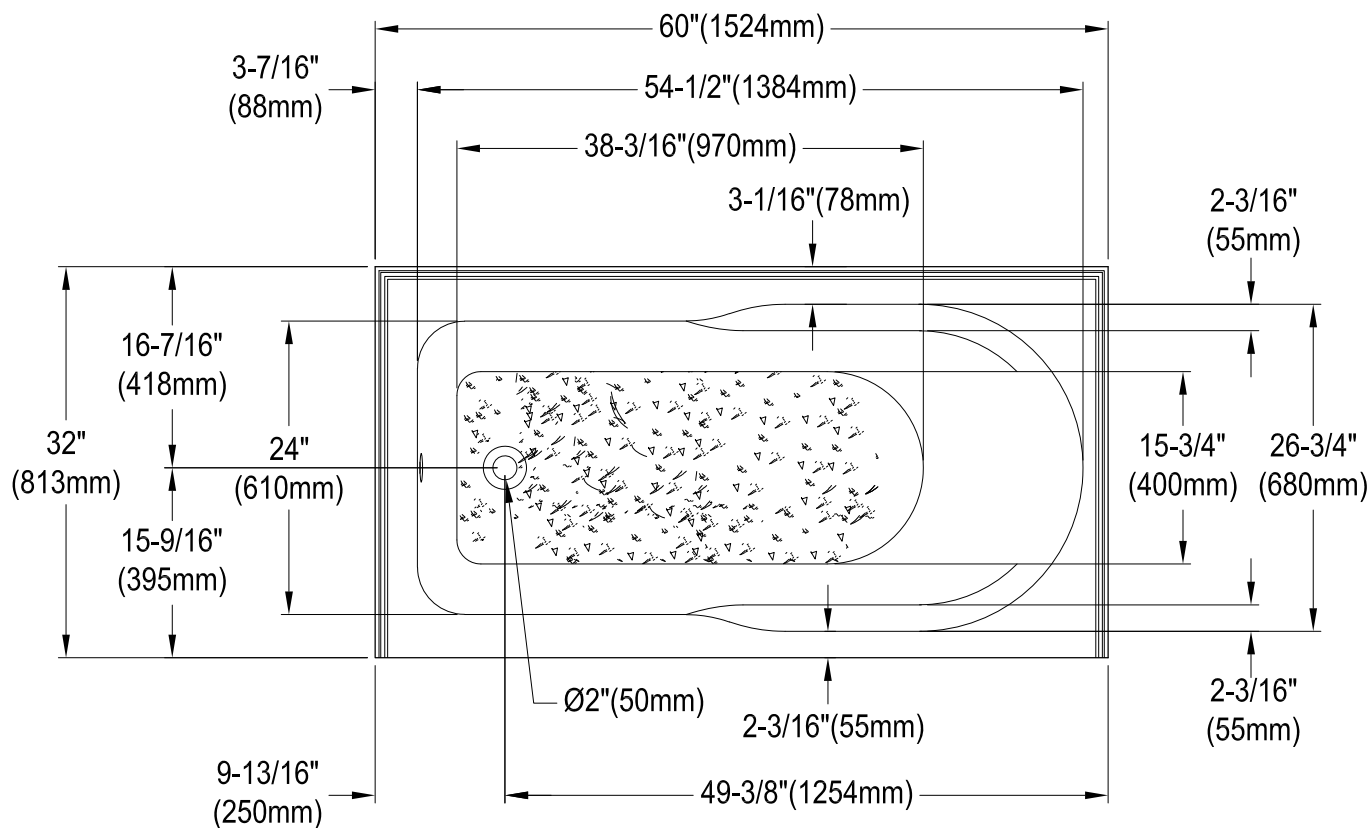

KVTAP603220CLO,1,7,8

60" Acrylic Anti-Skid Alcove Tub with Left Hand Drain Hole

M10 x 65 (5 pcs)

Drain Hole Size
(Scale 3:1)

KVTAP603220CL0,1,7,8

60" Sliding Shower Door with 5/16" Thick Tempered Glass, Right Sliding