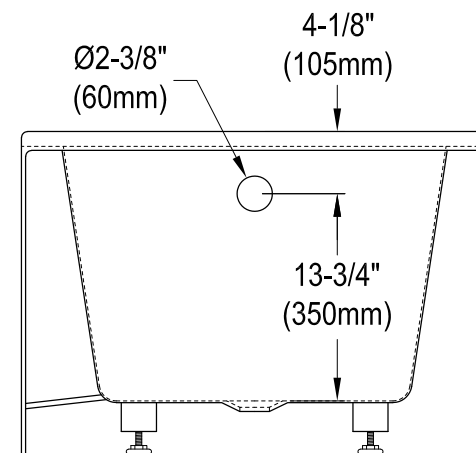

KVTAP6031R22T0,1,7,8

60" Acrylic Anti-Skid Alcove Tub with Right Hand Drain Hole

M10 x 60 (2 pcs)
M10 x 45 (2 pcs)

KVTAP6031R22T0,1,7,8

60" Sliding Shower Door with 5/16" Thick Tempered Glass, Left Sliding