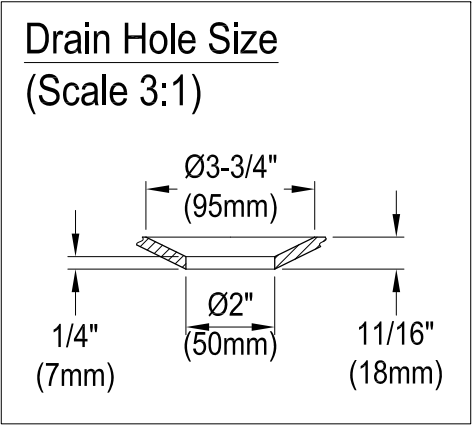

KVTAP6031R22T0,1,7,8

60" Acrylic Anti-Skid Alcove Tub with Right Hand Drain Hole

M10 x 60 (2 pcs)
M10 x 45 (2 pcs)

KVTAP6031R22T0,1,7,8

60" Sliding Shower Door with 5/16" Thick Tempered Glass, Left Sliding