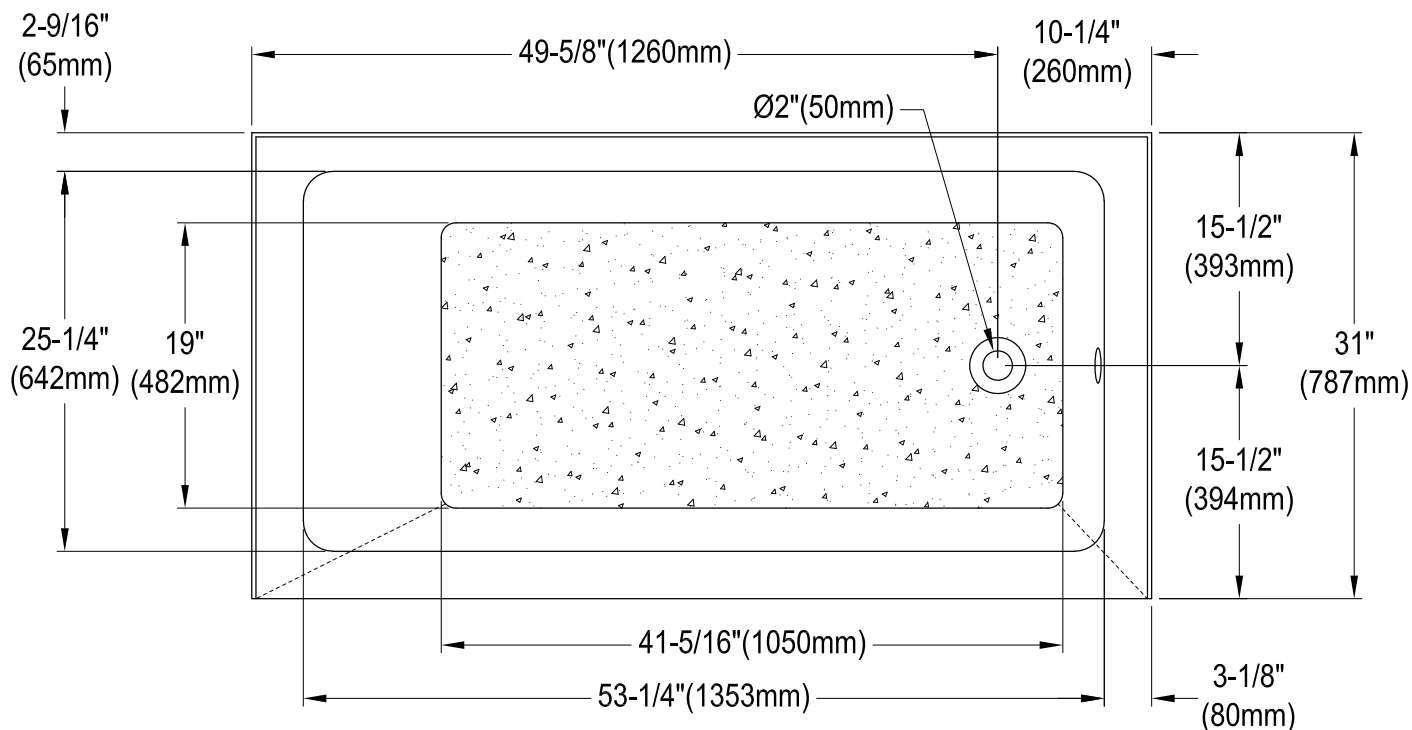

KVTAP6031R22T0,1,7,8

60" Acrylic Anti-Skid Alcove Tub with Right Hand Drain Hole

M10 x 60 (2 pcs)
M10 x 45 (2 pcs)

KVTAP6031R22T0,1,7,8

60" Sliding Shower Door with 5/16" Thick Tempered Glass, Left Sliding