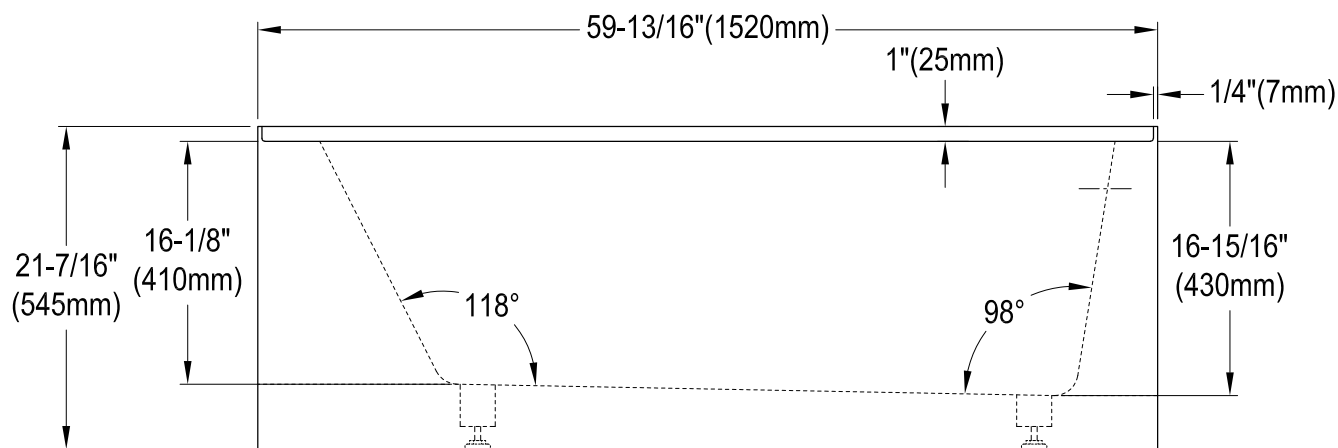

KVTAP6031R22T0,1,7,8

60" Acrylic Anti-Skid Alcove Tub with Right Hand Drain Hole

M10 x 60 (2 pcs)
M10 x 45 (2 pcs)

KVTAP6031R22T0,1,7,8

60" Sliding Shower Door with 5/16" Thick Tempered Glass, Left Sliding