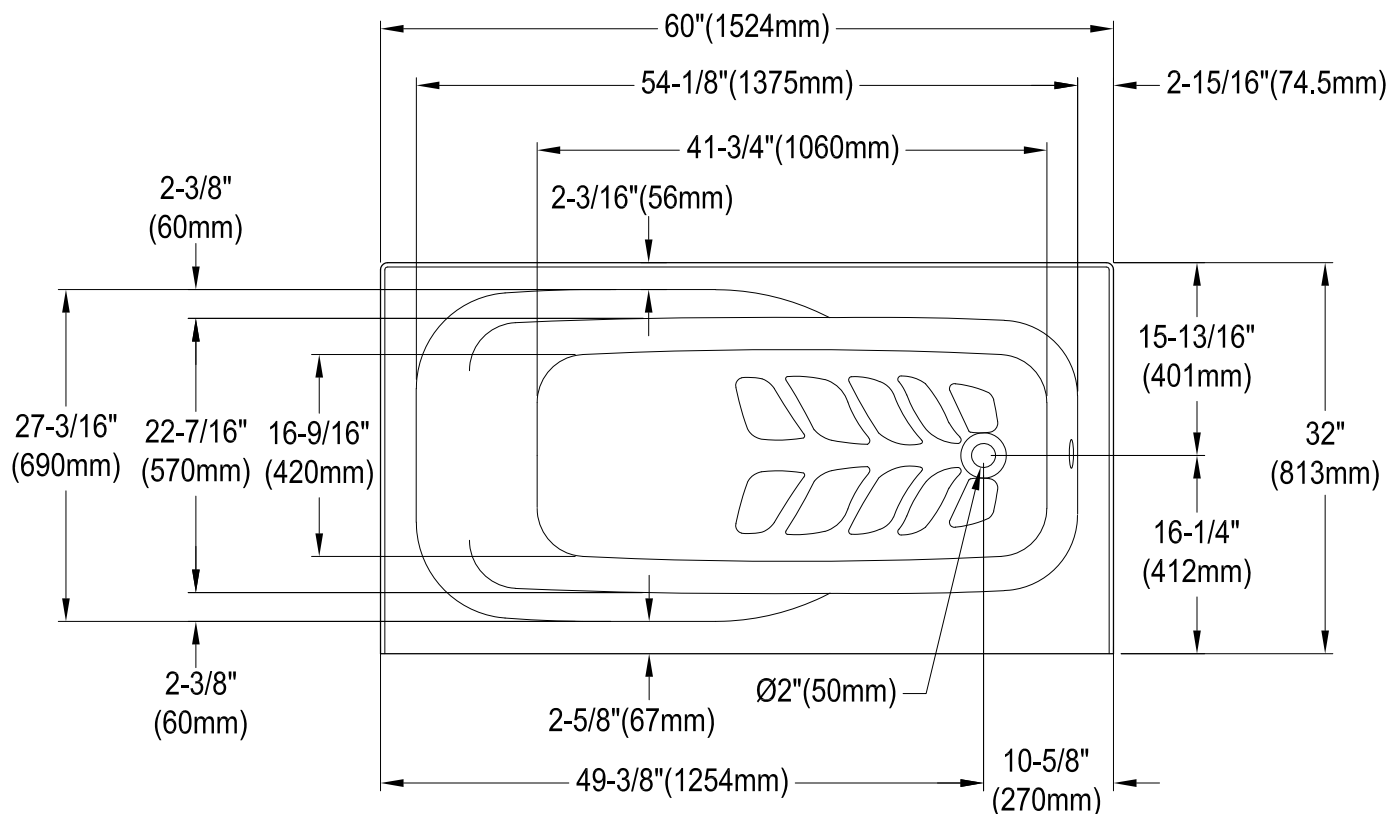

KVTAP6031R21C0,1,7,8

60" Acrylic Anti-Skid Alcove Tub with Right Hand Drain Hole

M10 x 60 (2 pcs)
M10 x 45 (2 pcs)

Drain Hole Size (Scale 3:1)

KVTAP6031R21C0,1,7,8

60" Sliding Shower Door with 5/16" Thick Tempered Glass, Left Sliding