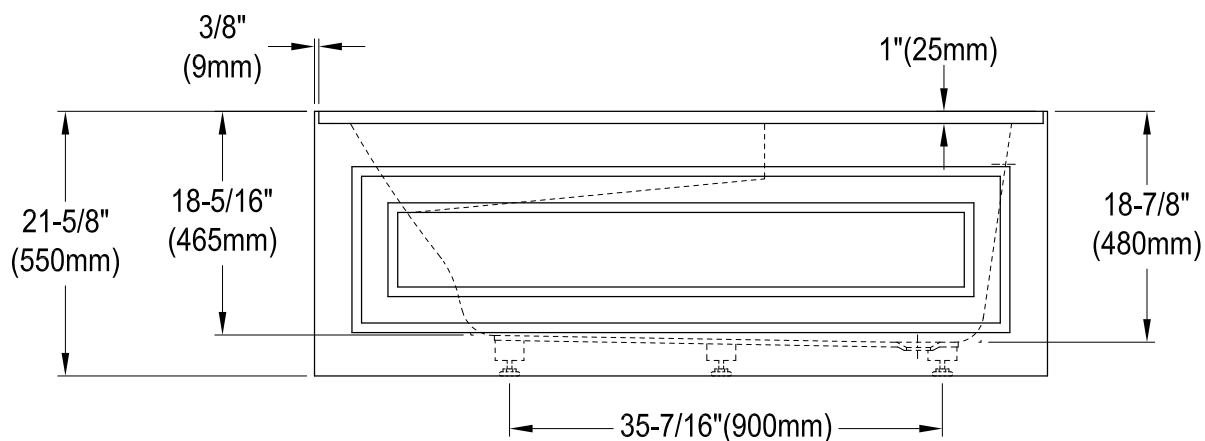

KVTAP6031R21C0,1,7,8

60" Acrylic Anti-Skid Alcove Tub with Right Hand Drain Hole

M10 x 60 (2 pcs)
M10 x 45 (2 pcs)

Drain Hole Size (Scale 3:1)

KVTAP6031R21C0,1,7,8

60" Sliding Shower Door with 5/16" Thick Tempered Glass, Left Sliding