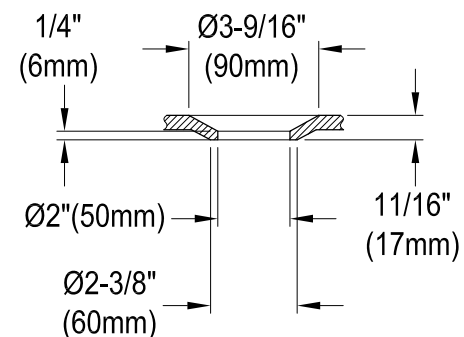

KVTAP6031R21C0,1,7,8

60" Acrylic Anti-Skid Alcove Tub with Right Hand Drain Hole

M10 x 60 (2 pcs)
M10 x 45 (2 pcs)

Drain Hole Size (Scale 3:1)

KVTAP6031R21C0,1,7,8

60" Sliding Shower Door with 5/16" Thick Tempered Glass, Left Sliding