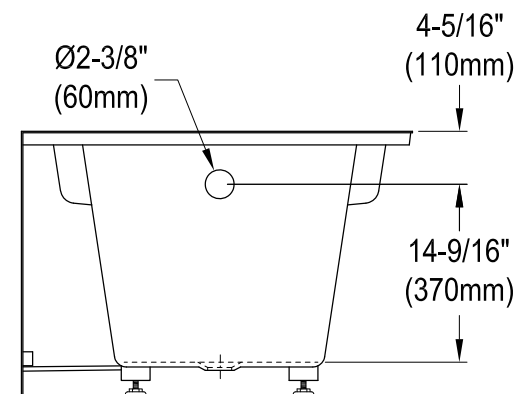

KVTAP6031R21C0,1,7,8

60" Acrylic Anti-Skid Alcove Tub with Right Hand Drain Hole

M10 x 60 (2 pcs)
M10 x 45 (2 pcs)

Drain Hole Size (Scale 3:1)

KVTAP6031R21C0,1,7,8

60" Sliding Shower Door with 5/16" Thick Tempered Glass, Left Sliding