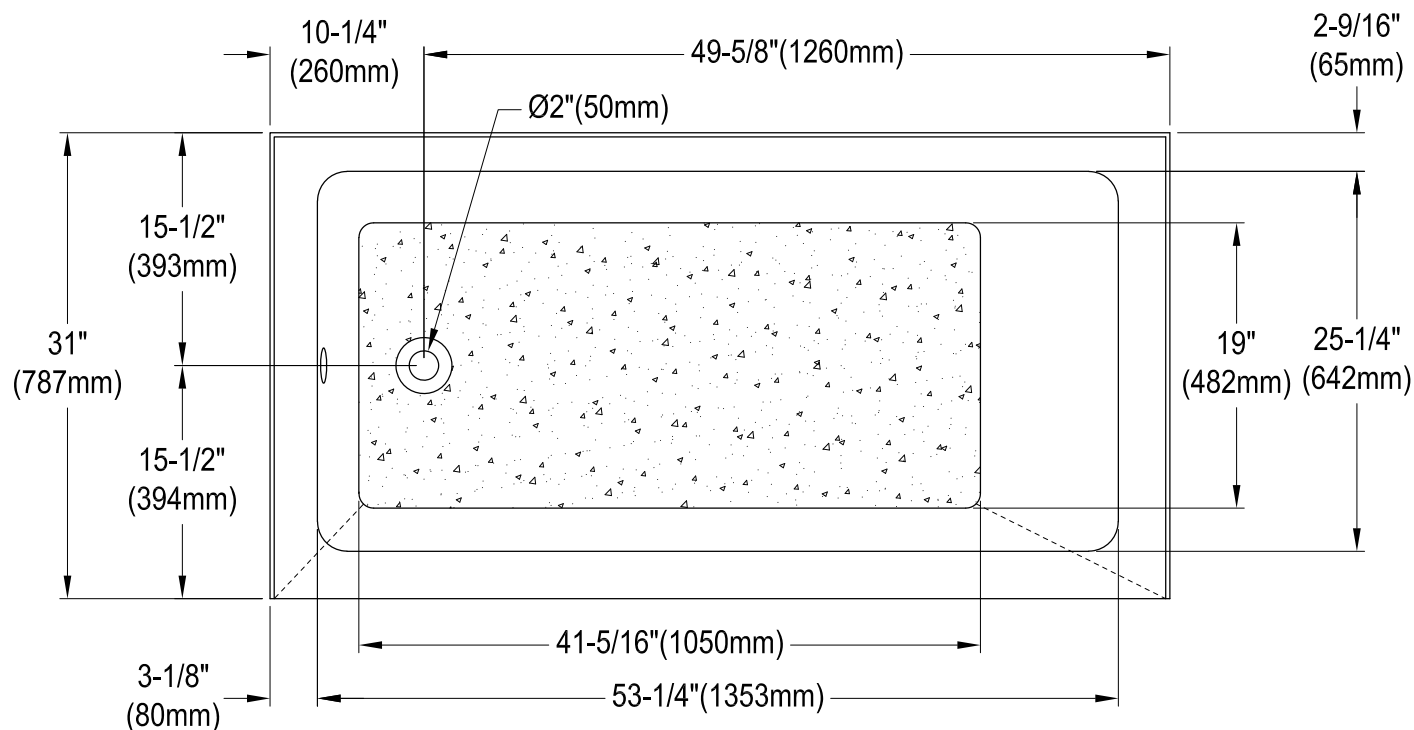

# KVTAP6031L22T0,1,7,8

60" Acrylic Anti-Skid Alcove Tub with Left Hand Drain Hole

M10 x 60 (2 pcs)  
M10 x 45 (2 pcs)

Drain Hole Size  
(Scale 3:1)

# KVTAP6031L22T0,1,7,8

60" Sliding Shower Door with 5/16" Thick Tempered Glass, Right Sliding