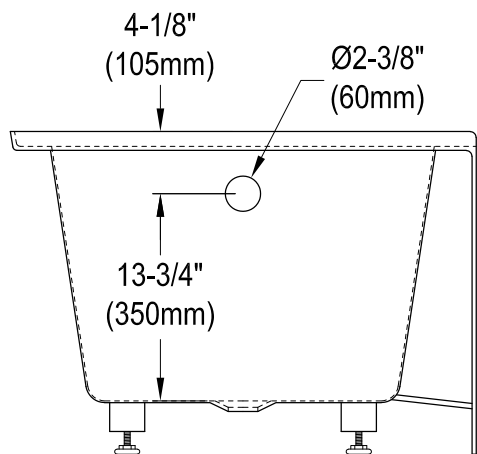

# KVTAP6031L22T0,1,7,8

60" Acrylic Anti-Skid Alcove Tub with Left Hand Drain Hole

M10 x 60 (2 pcs)  
M10 x 45 (2 pcs)

Drain Hole Size  
(Scale 3:1)

# KVTAP6031L22T0,1,7,8

60" Sliding Shower Door with 5/16" Thick Tempered Glass, Right Sliding