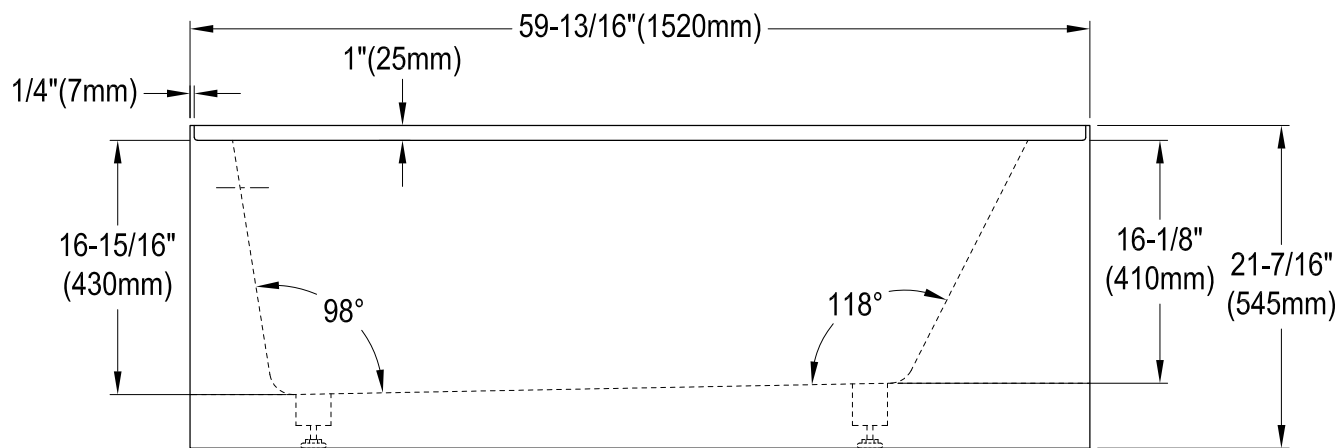

# KVTAP6031L22T0,1,7,8

60" Acrylic Anti-Skid Alcove Tub with Left Hand Drain Hole

M10 x 60 (2 pcs)  
M10 x 45 (2 pcs)

Drain Hole Size  
(Scale 3:1)

# KVTAP6031L22T0,1,7,8

60" Sliding Shower Door with 5/16" Thick Tempered Glass, Right Sliding