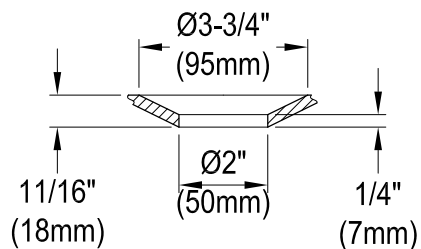

# KVTAP6031L22T0,1,7,8

60" Acrylic Anti-Skid Alcove Tub with Left Hand Drain Hole

M10 x 60 (2 pcs)  
M10 x 45 (2 pcs)

Drain Hole Size  
(Scale 3:1)

# KVTAP6031L22T0,1,7,8

60" Sliding Shower Door with 5/16" Thick Tempered Glass, Right Sliding