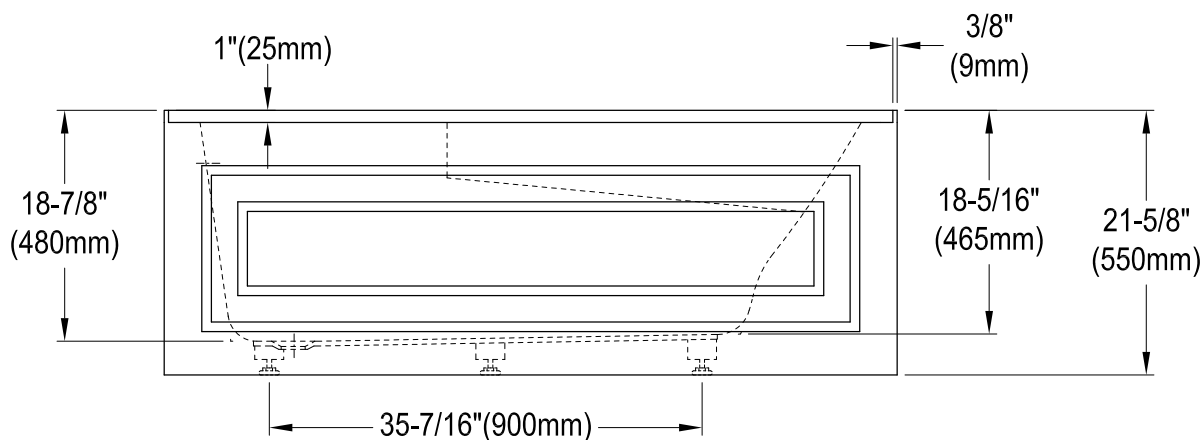

KVTAP6031L21C0,1,7,8

60" Acrylic Anti-Skid Alcove Tub with Left Hand Drain Hole

M10 x 60 (2 pcs)
M10 x 45 (2 pcs)

Drain Hole Size
(Scale 3:1)

KVTAP6031L21C0,1,7,8

60" Sliding Shower Door with 5/16" Thick Tempered Glass, Right Sliding