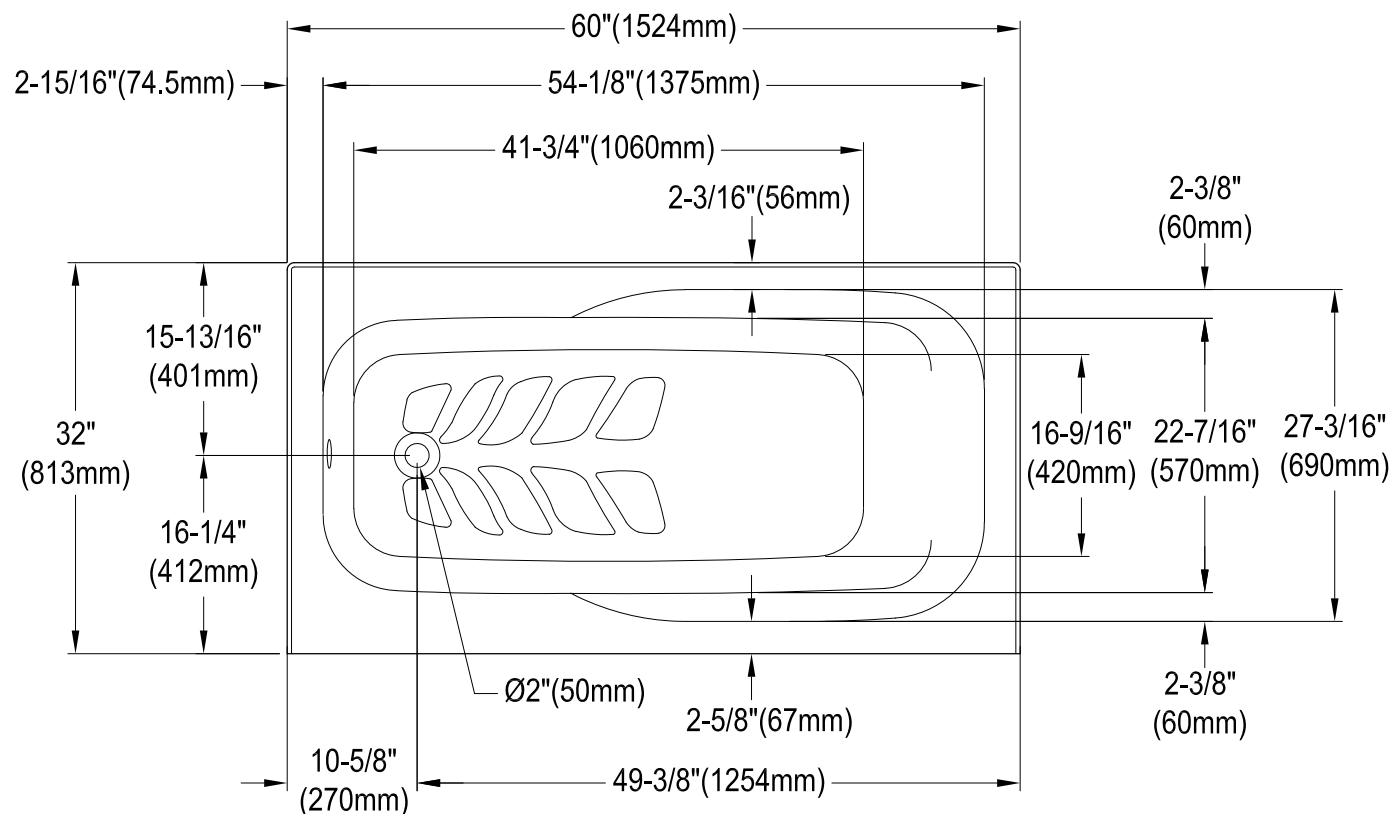

KVTAP6031L21C0,1,7,8

60" Acrylic Anti-Skid Alcove Tub with Left Hand Drain Hole

M10 x 60 (2 pcs)
M10 x 45 (2 pcs)

Drain Hole Size
(Scale 3:1)

KVTAP6031L21C0,1,7,8

60" Sliding Shower Door with 5/16" Thick Tempered Glass, Right Sliding