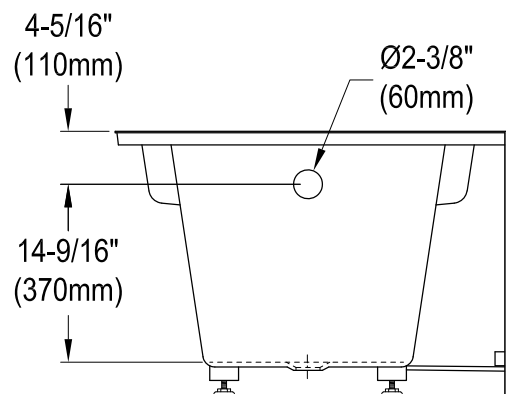

KVTAP6031L21C0,1,7,8

60" Acrylic Anti-Skid Alcove Tub with Left Hand Drain Hole

M10 x 60 (2 pcs)
M10 x 45 (2 pcs)

Drain Hole Size
(Scale 3:1)

KVTAP6031L21C0,1,7,8

60" Sliding Shower Door with 5/16" Thick Tempered Glass, Right Sliding