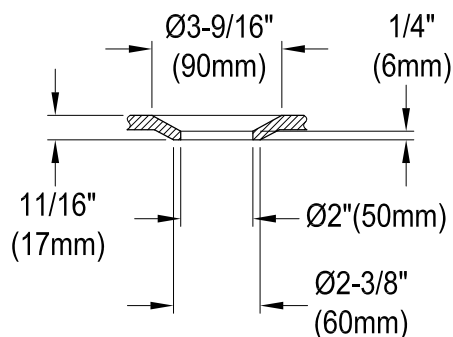

KVTAP6031L21C0,1,7,8

60" Acrylic Anti-Skid Alcove Tub with Left Hand Drain Hole

M10 x 60 (2 pcs)
M10 x 45 (2 pcs)

Drain Hole Size
(Scale 3:1)

KVTAP6031L21C0,1,7,8

60" Sliding Shower Door with 5/16" Thick Tempered Glass, Right Sliding