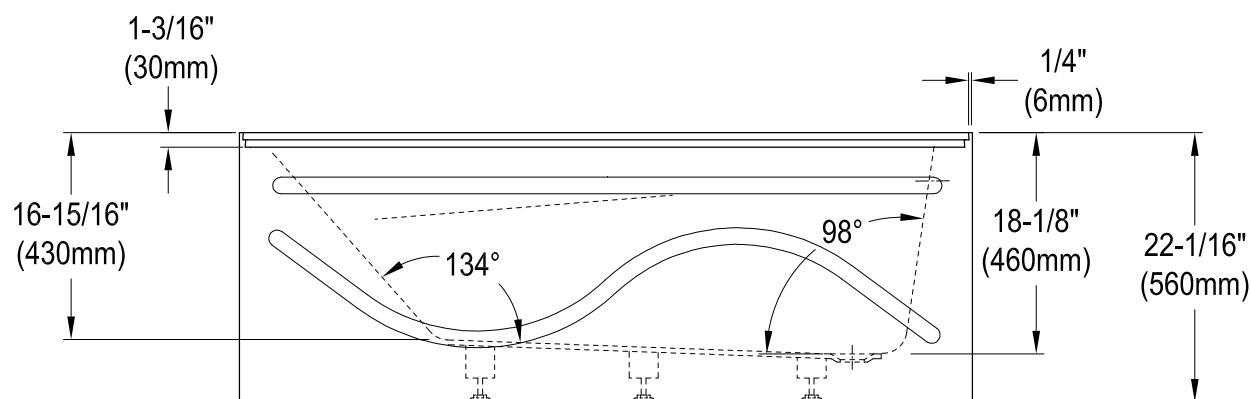

KVTAP603022R0,1,7,8

60" Acrylic Anti-Skid Alcove Tub with Right Hand Drain Hole

M10 x 65 (5 pcs)

Drain Hole Size
(Scale 3:1)

KVTAP603022R0,1,7,8

60" Sliding Shower Door with 5/16" Thick Tempered Glass, Left Sliding