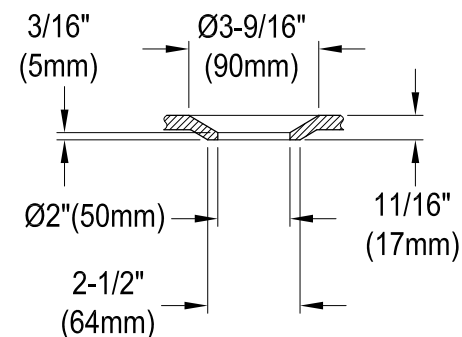

KVTAP603022R0,1,7,8

60" Acrylic Anti-Skid Alcove Tub with Right Hand Drain Hole

M10 x 65 (5 pcs)

Drain Hole Size
(Scale 3:1)

KVTAP603022R0,1,7,8

60" Sliding Shower Door with 5/16" Thick Tempered Glass, Left Sliding