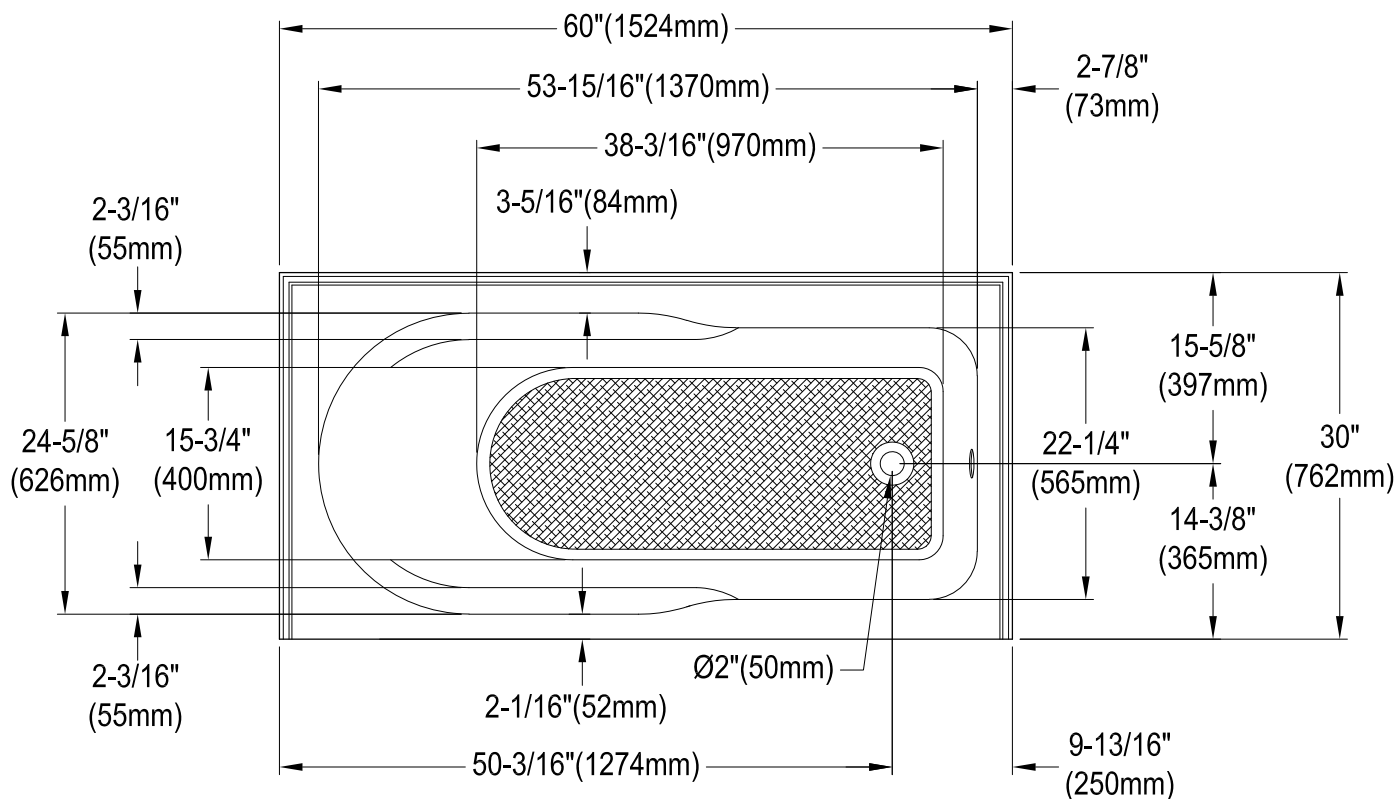

KVTAP603022R0,1,7,8

60" Acrylic Anti-Skid Alcove Tub with Right Hand Drain Hole

M10 x 65 (5 pcs)

Drain Hole Size
(Scale 3:1)

KVTAP603022R0,1,7,8

60" Sliding Shower Door with 5/16" Thick Tempered Glass, Left Sliding