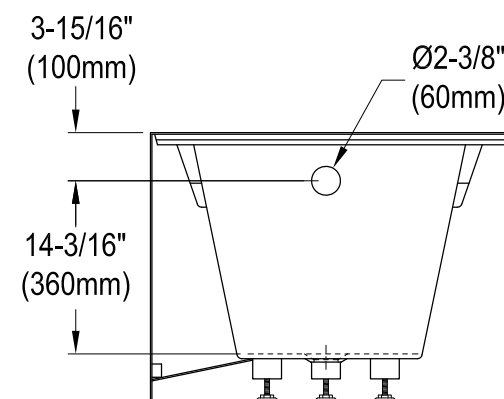

KVTAP603022R0,1,7,8

60" Acrylic Anti-Skid Alcove Tub with Right Hand Drain Hole

M10 x 65 (5 pcs)

Drain Hole Size
(Scale 3:1)

KVTAP603022R0,1,7,8

60" Sliding Shower Door with 5/16" Thick Tempered Glass, Left Sliding