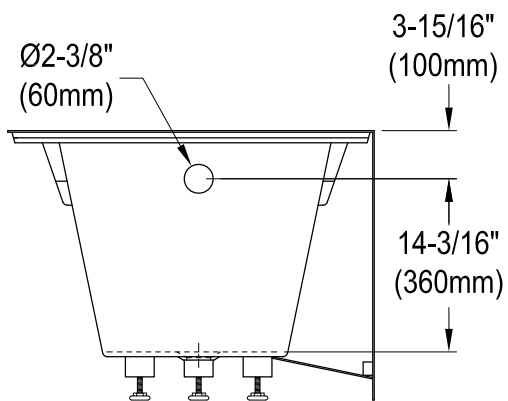

# KVTAP603022L0,1,7,8

60" Acrylic Anti-Skid Alcove Tub with Left Hand Drain Hole

M10 x 65 (5 pcs)

Drain Hole Size  
(Scale 3:1)

# KVTAP603022L0,1,7,8

60" Sliding Shower Door with 5/16" Thick Tempered Glass, Right Sliding