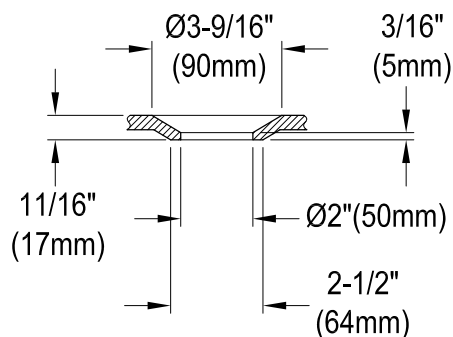

# KVTAP603022L0,1,7,8

60" Acrylic Anti-Skid Alcove Tub with Left Hand Drain Hole

M10 x 65 (5 pcs)

Drain Hole Size  
(Scale 3:1)

# KVTAP603022L0,1,7,8

60" Sliding Shower Door with 5/16" Thick Tempered Glass, Right Sliding