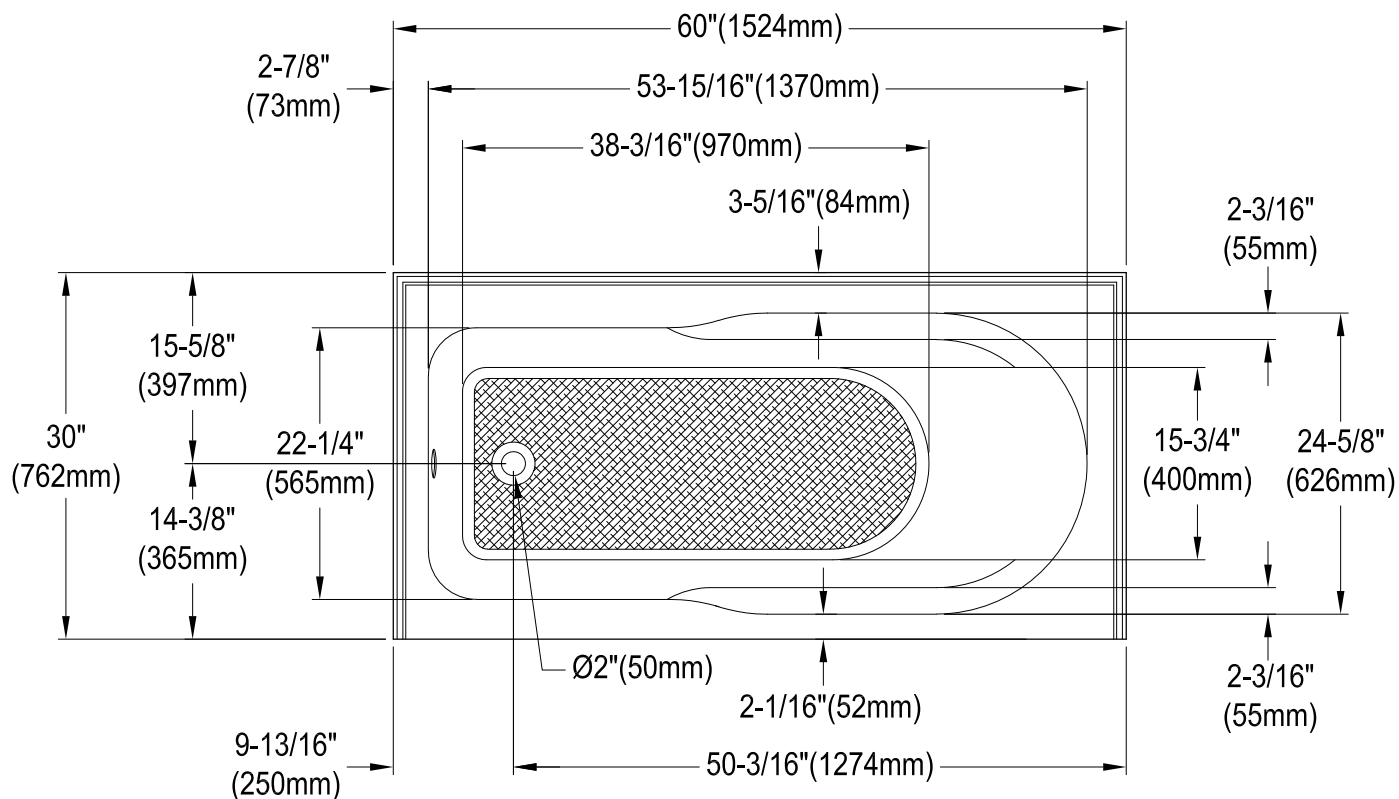

# KVTAP603022L0,1,7,8

60" Acrylic Anti-Skid Alcove Tub with Left Hand Drain Hole

M10 x 65 (5 pcs)

Drain Hole Size  
(Scale 3:1)

# KVTAP603022L0,1,7,8

60" Sliding Shower Door with 5/16" Thick Tempered Glass, Right Sliding