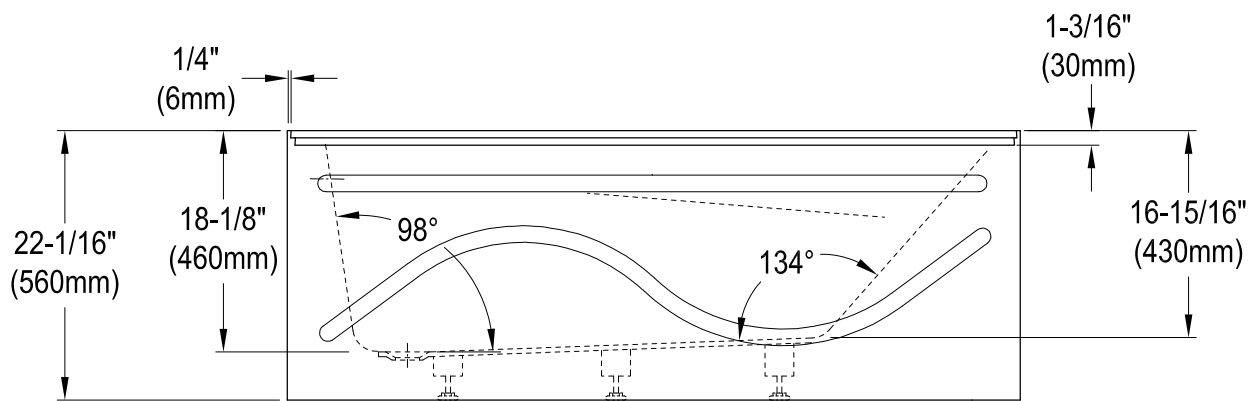

# KVTAP603022L0,1,7,8

60" Acrylic Anti-Skid Alcove Tub with Left Hand Drain Hole

M10 x 65 (5 pcs)

Drain Hole Size  
(Scale 3:1)

# KVTAP603022L0,1,7,8

60" Sliding Shower Door with 5/16" Thick Tempered Glass, Right Sliding