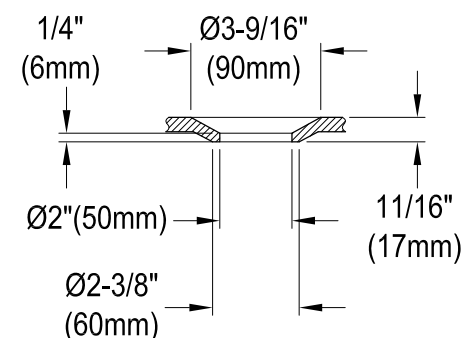

KVTAM6032R22D0,1,7,8

60" Acrylic Anti-Skid Alcove Tub with Right Hand Drain Hole

M10 x 60 (2 pcs)
M10 x 45 (2 pcs)

Drain Hole Size (Scale 3:1)

KVTAM6032R22D0,1,7,8

60" Sliding Shower Door with 5/16" Thick Tempered Glass, Left Sliding