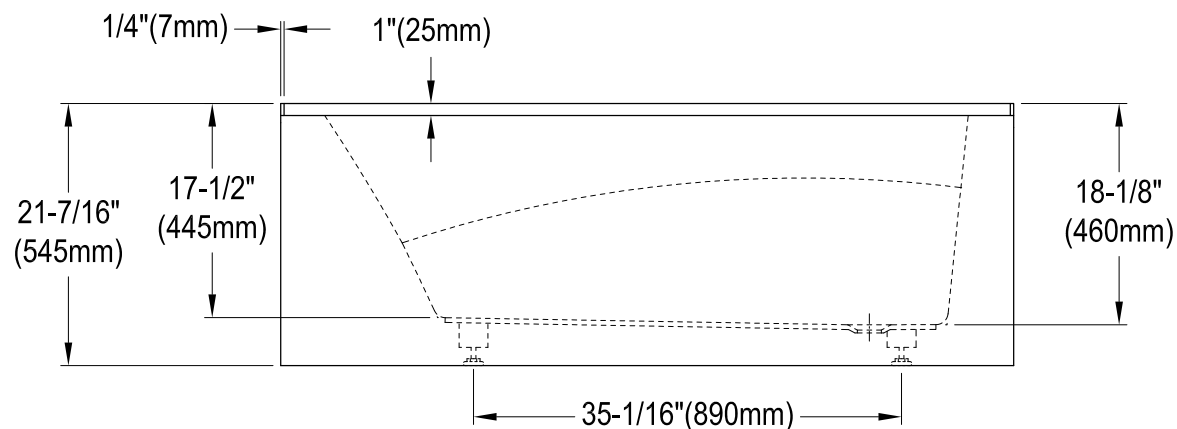

KVTAM6032R22D0,1,7,8

60" Acrylic Anti-Skid Alcove Tub with Right Hand Drain Hole

M10 x 60 (2 pcs)
M10 x 45 (2 pcs)

Drain Hole Size (Scale 3:1)

KVTAM6032R22D0,1,7,8

60" Sliding Shower Door with 5/16" Thick Tempered Glass, Left Sliding