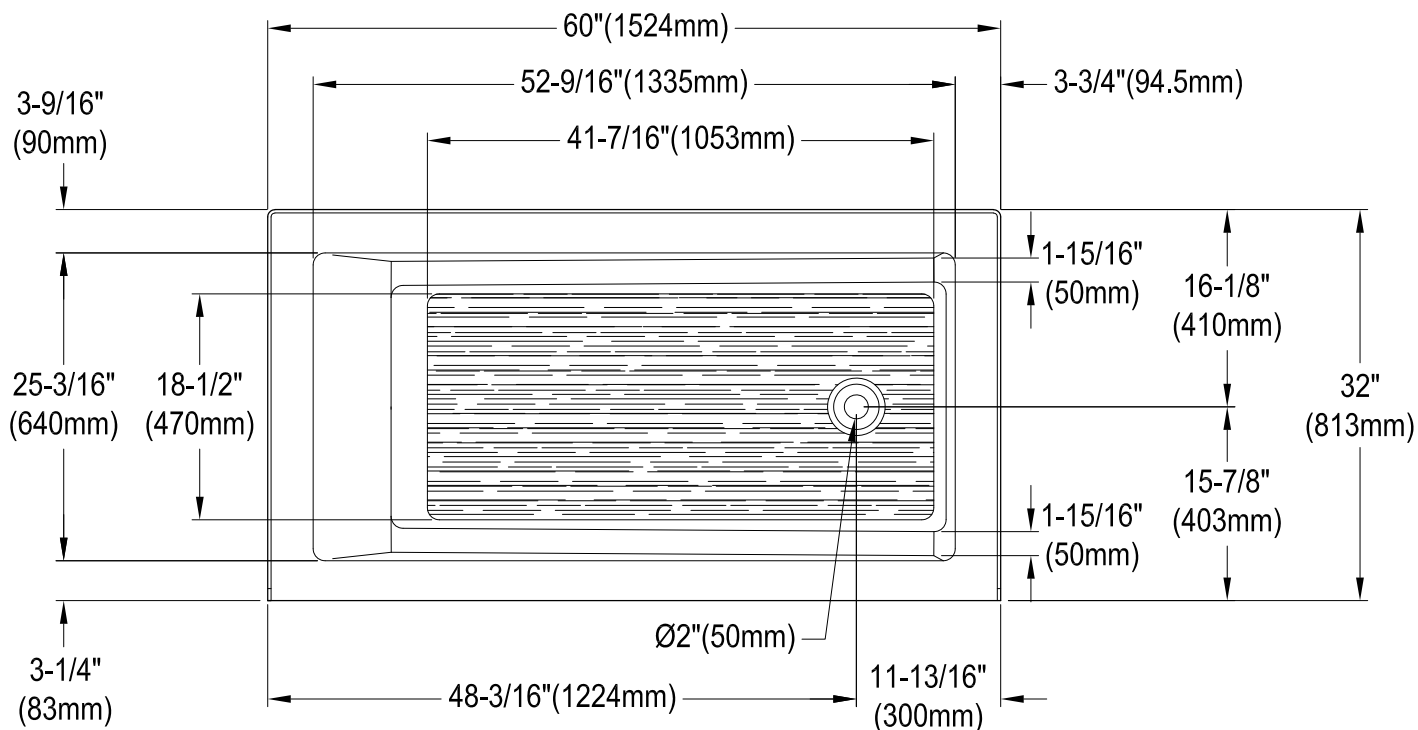

KVTAM6032R22D0,1,7,8

60" Acrylic Anti-Skid Alcove Tub with Right Hand Drain Hole

M10 x 60 (2 pcs)
M10 x 45 (2 pcs)

Drain Hole Size (Scale 3:1)

KVTAM6032R22D0,1,7,8

60" Sliding Shower Door with 5/16" Thick Tempered Glass, Left Sliding