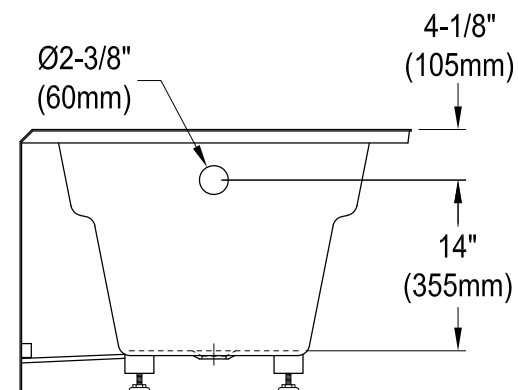

KVTAM6032R22D0,1,7,8

60" Acrylic Anti-Skid Alcove Tub with Right Hand Drain Hole

M10 x 60 (2 pcs)
M10 x 45 (2 pcs)

Drain Hole Size (Scale 3:1)

KVTAM6032R22D0,1,7,8

60" Sliding Shower Door with 5/16" Thick Tempered Glass, Left Sliding