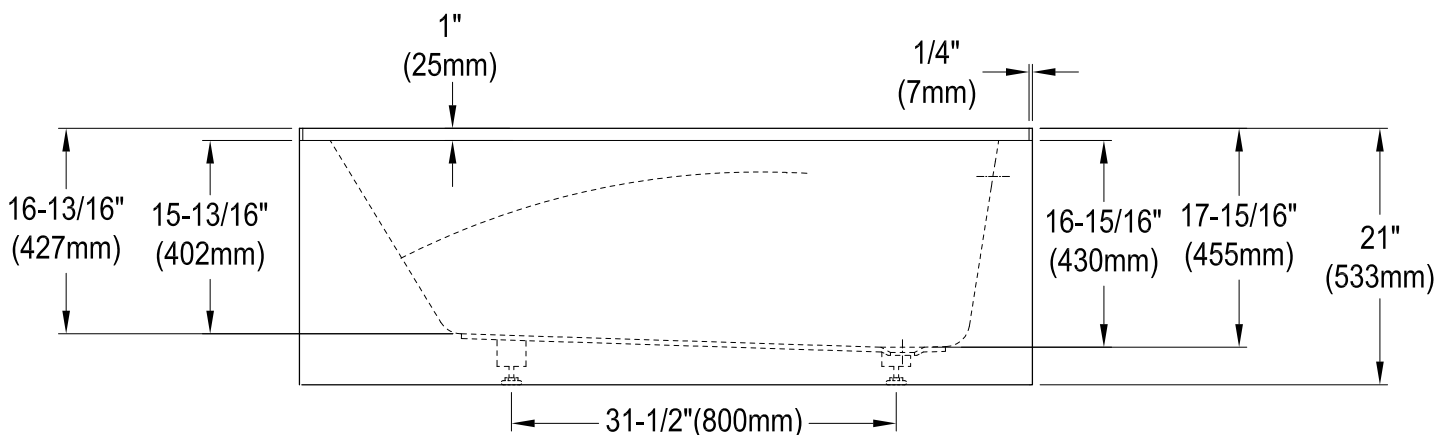

# KVTAM6032R210,1,7,8

60" Acrylic Alcove Tub with Right Hand Drain Hole

M10 x 60 (2 pcs)  
M10 x 45 (2 pcs)

## Drain Hole Size (Scale 3:1)

# KVTAM6032R210,1,7,8

60" Sliding Shower Door with 5/16" Thick Tempered Glass, Left Sliding