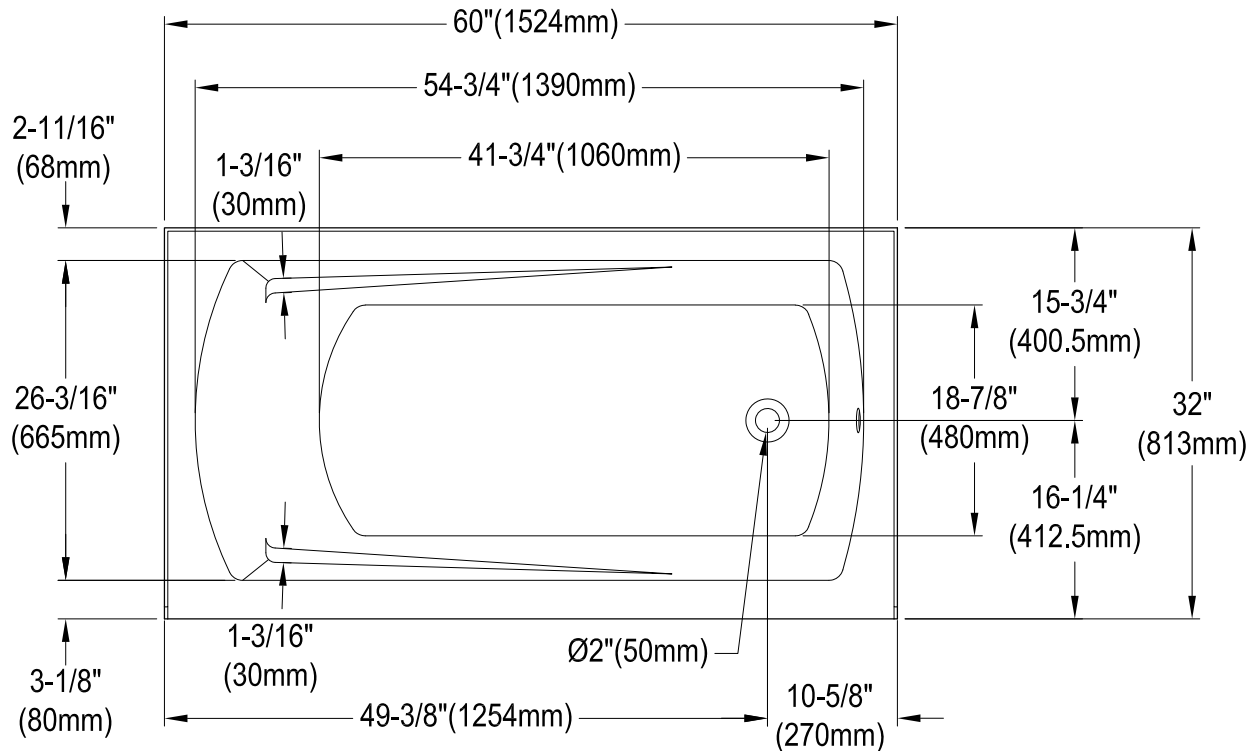

# KVTAM6032R210,1,7,8

60" Acrylic Alcove Tub with Right Hand Drain Hole

M10 x 60 (2 pcs)  
M10 x 45 (2 pcs)

## Drain Hole Size (Scale 3:1)

# KVTAM6032R210,1,7,8

60" Sliding Shower Door with 5/16" Thick Tempered Glass, Left Sliding