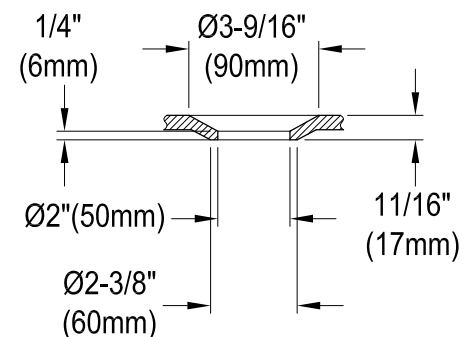

# KVTAM6032R210,1,7,8

60" Acrylic Alcove Tub with Right Hand Drain Hole

M10 x 60 (2 pcs)  
M10 x 45 (2 pcs)

## Drain Hole Size (Scale 3:1)

# KVTAM6032R210,1,7,8

60" Sliding Shower Door with 5/16" Thick Tempered Glass, Left Sliding