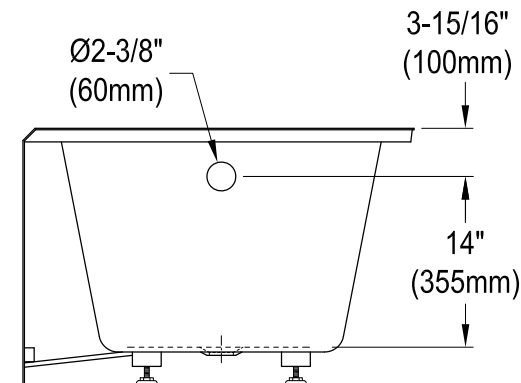

# KVTAM6032R210,1,7,8

60" Acrylic Alcove Tub with Right Hand Drain Hole

M10 x 60 (2 pcs)  
M10 x 45 (2 pcs)

## Drain Hole Size (Scale 3:1)

# KVTAM6032R210,1,7,8

60" Sliding Shower Door with 5/16" Thick Tempered Glass, Left Sliding