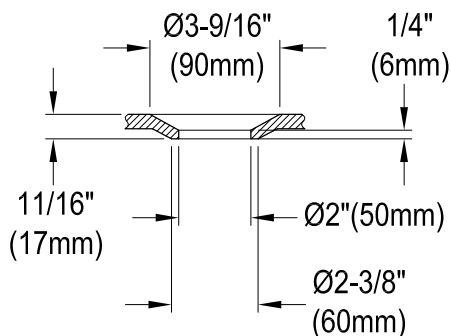

KVTAM6032L22D0,1,7,8

60" Acrylic Anti-Skid Alcove Tub with Left Hand Drain Hole

M10 x 60 (2 pcs)
M10 x 45 (2 pcs)

Drain Hole Size (Scale 3:1)

KVTAM6032L22D0,1,7,8

60" Sliding Shower Door with 5/16" Thick Tempered Glass, Right Sliding