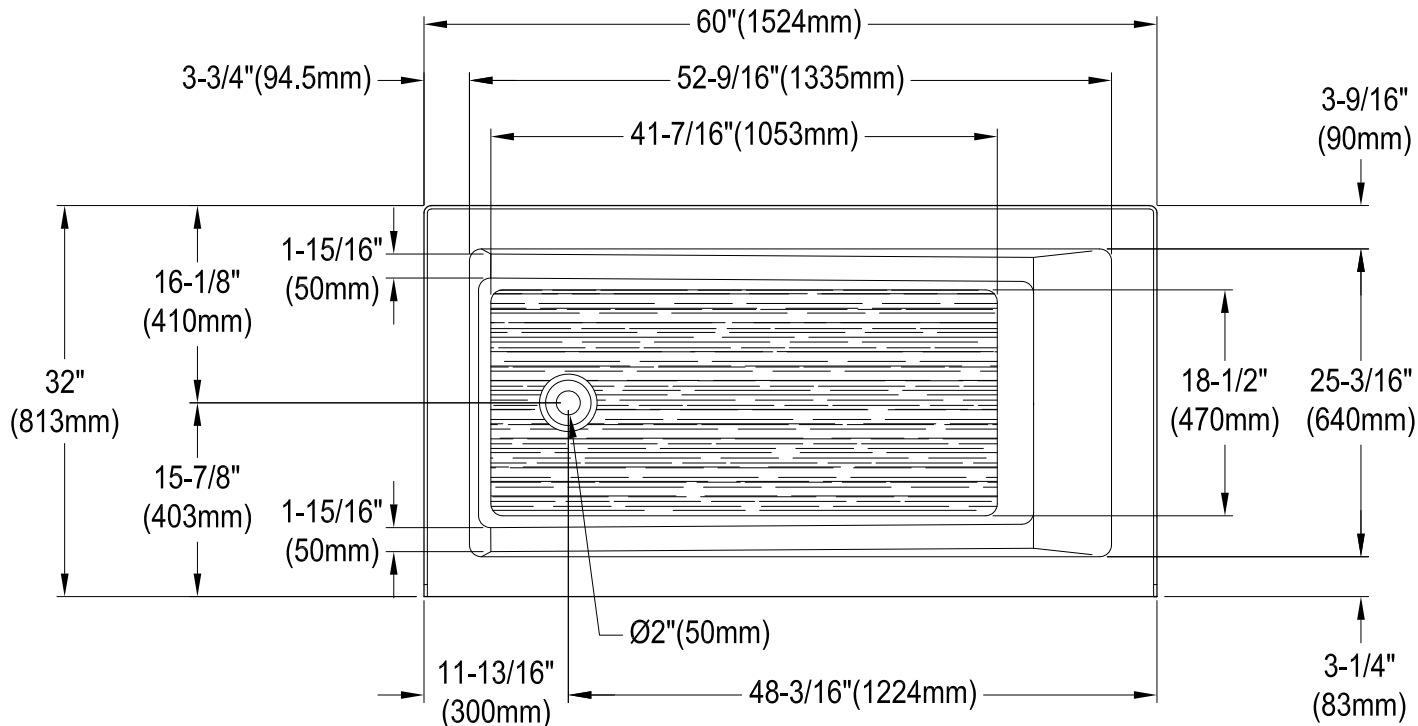

KVTAM6032L22D0,1,7,8

60" Acrylic Anti-Skid Alcove Tub with Left Hand Drain Hole

M10 x 60 (2 pcs)
M10 x 45 (2 pcs)

Drain Hole Size (Scale 3:1)

KVTAM6032L22D0,1,7,8

60" Sliding Shower Door with 5/16" Thick Tempered Glass, Right Sliding