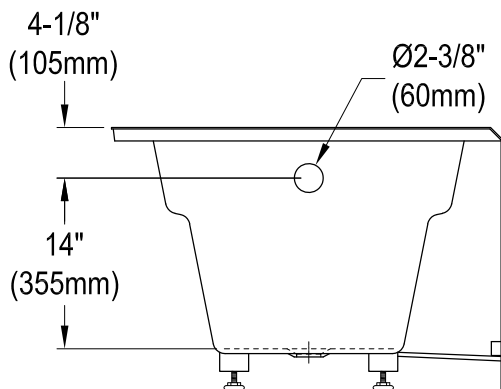

KVTAM6032L22D0,1,7,8

60" Acrylic Anti-Skid Alcove Tub with Left Hand Drain Hole

M10 x 60 (2 pcs)
M10 x 45 (2 pcs)

Drain Hole Size (Scale 3:1)

KVTAM6032L22D0,1,7,8

60" Sliding Shower Door with 5/16" Thick Tempered Glass, Right Sliding