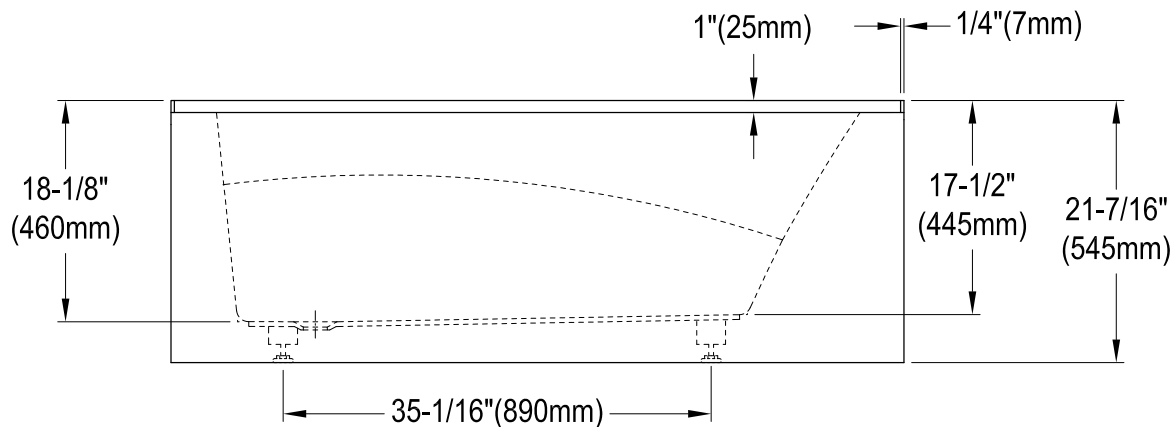

KVTAM6032L22D0,1,7,8

60" Acrylic Anti-Skid Alcove Tub with Left Hand Drain Hole

M10 x 60 (2 pcs)
M10 x 45 (2 pcs)

Drain Hole Size (Scale 3:1)

KVTAM6032L22D0,1,7,8

60" Sliding Shower Door with 5/16" Thick Tempered Glass, Right Sliding