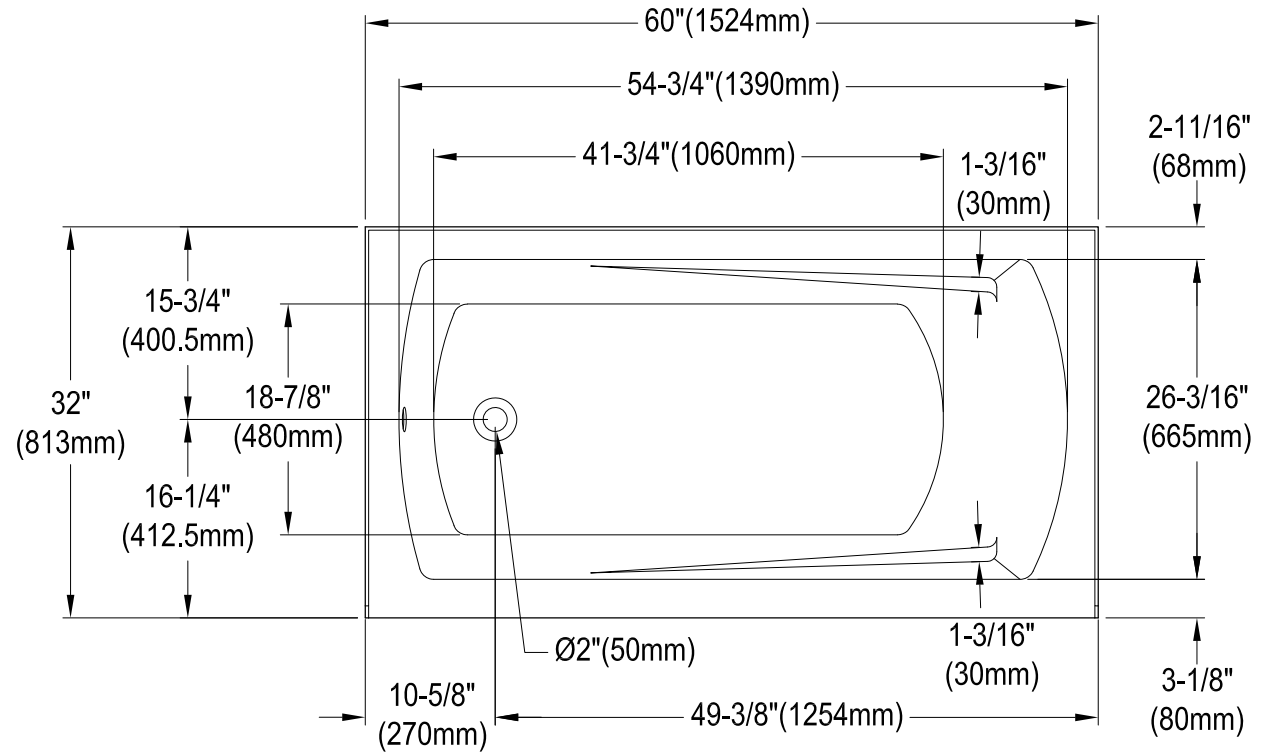

KVTAM6032L210,1,7,8

60" Acrylic Alcove Tub with Left Hand Drain Hole

M10 x 60 (2 pcs)

M10 x 45 (2 pcs)

Drain Hole Size

(Scale 3:1)

KVTAM6032L210,1,7,8

60" Sliding Shower Door with 5/16" Thick Tempered Glass, Right Sliding