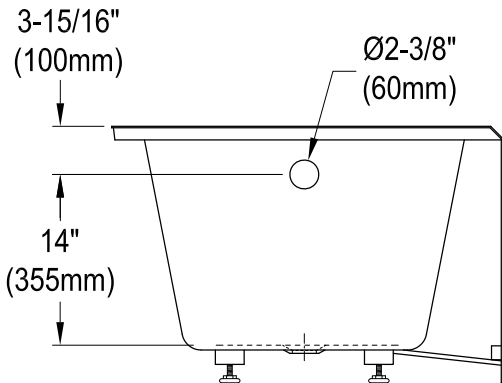

KVTAM6032L210,1,7,8

60" Acrylic Alcove Tub with Left Hand Drain Hole

M10 x 60 (2 pcs)

M10 x 45 (2 pcs)

Drain Hole Size

(Scale 3:1)

KVTAM6032L210,1,7,8

60" Sliding Shower Door with 5/16" Thick Tempered Glass, Right Sliding