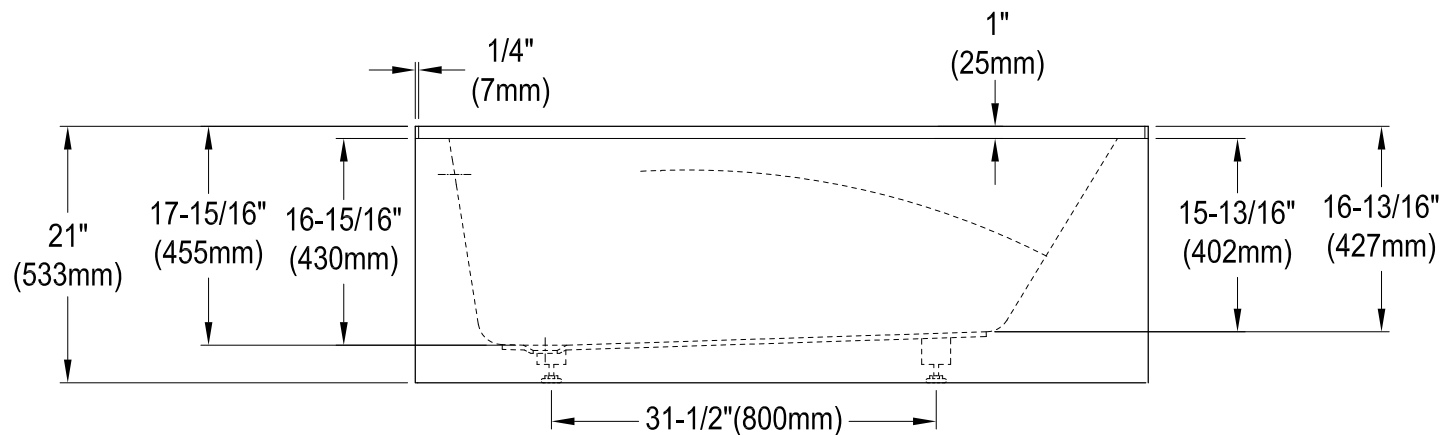

KVTAM6032L210,1,7,8

60" Acrylic Alcove Tub with Left Hand Drain Hole

M10 x 60 (2 pcs)

M10 x 45 (2 pcs)

Drain Hole Size

(Scale 3:1)

KVTAM6032L210,1,7,8

60" Sliding Shower Door with 5/16" Thick Tempered Glass, Right Sliding