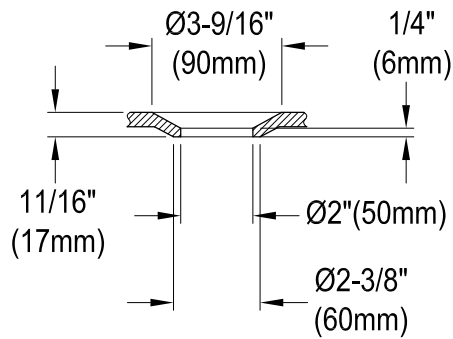

KVTAM6032L210,1,7,8

60" Acrylic Alcove Tub with Left Hand Drain Hole

M10 x 60 (2 pcs)

M10 x 45 (2 pcs)

Drain Hole Size

(Scale 3:1)

KVTAM6032L210,1,7,8

60" Sliding Shower Door with 5/16" Thick Tempered Glass, Right Sliding