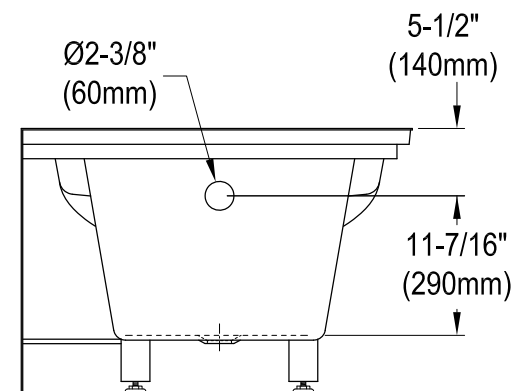

# KVTAM6031R21B0,1,7,8

60" Acrylic Anti-Skid Alcove Tub with Right Hand Drain Hole

M10 x 60 (2 pcs)  
M10 x 45 (2 pcs)

## Drain Hole Size (Scale 3:1)

# KVTAM6031R21B0,1,7,8

60" Sliding Shower Door with 5/16" Thick Tempered Glass, Left Sliding