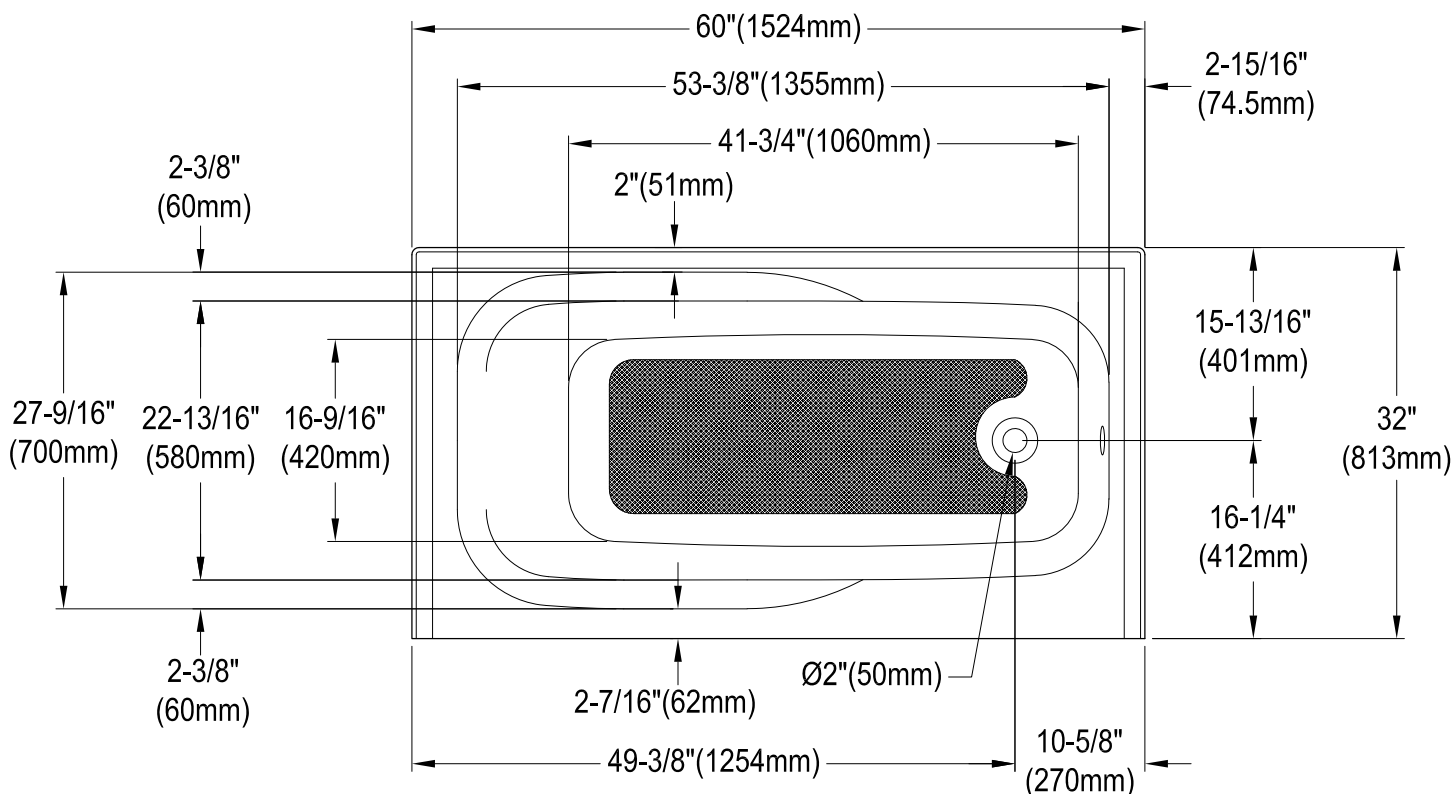

# KVTAM6031R21B0,1,7,8

60" Acrylic Anti-Skid Alcove Tub with Right Hand Drain Hole

M10 x 60 (2 pcs)  
M10 x 45 (2 pcs)

## Drain Hole Size (Scale 3:1)

# KVTAM6031R21B0,1,7,8

60" Sliding Shower Door with 5/16" Thick Tempered Glass, Left Sliding