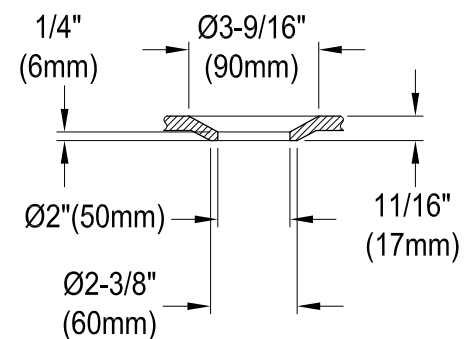

# KVTAM6031R21B0,1,7,8

60" Acrylic Anti-Skid Alcove Tub with Right Hand Drain Hole

M10 x 60 (2 pcs)  
M10 x 45 (2 pcs)

## Drain Hole Size (Scale 3:1)

# KVTAM6031R21B0,1,7,8

60" Sliding Shower Door with 5/16" Thick Tempered Glass, Left Sliding