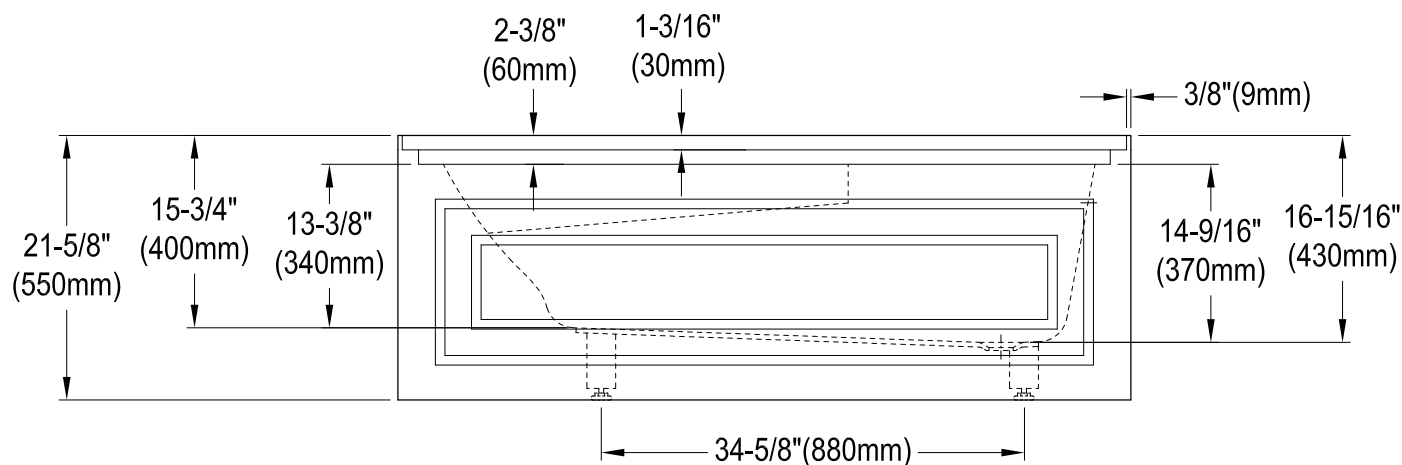

# KVTAM6031R21B0,1,7,8

60" Acrylic Anti-Skid Alcove Tub with Right Hand Drain Hole

M10 x 60 (2 pcs)  
M10 x 45 (2 pcs)

## Drain Hole Size (Scale 3:1)

# KVTAM6031R21B0,1,7,8

60" Sliding Shower Door with 5/16" Thick Tempered Glass, Left Sliding